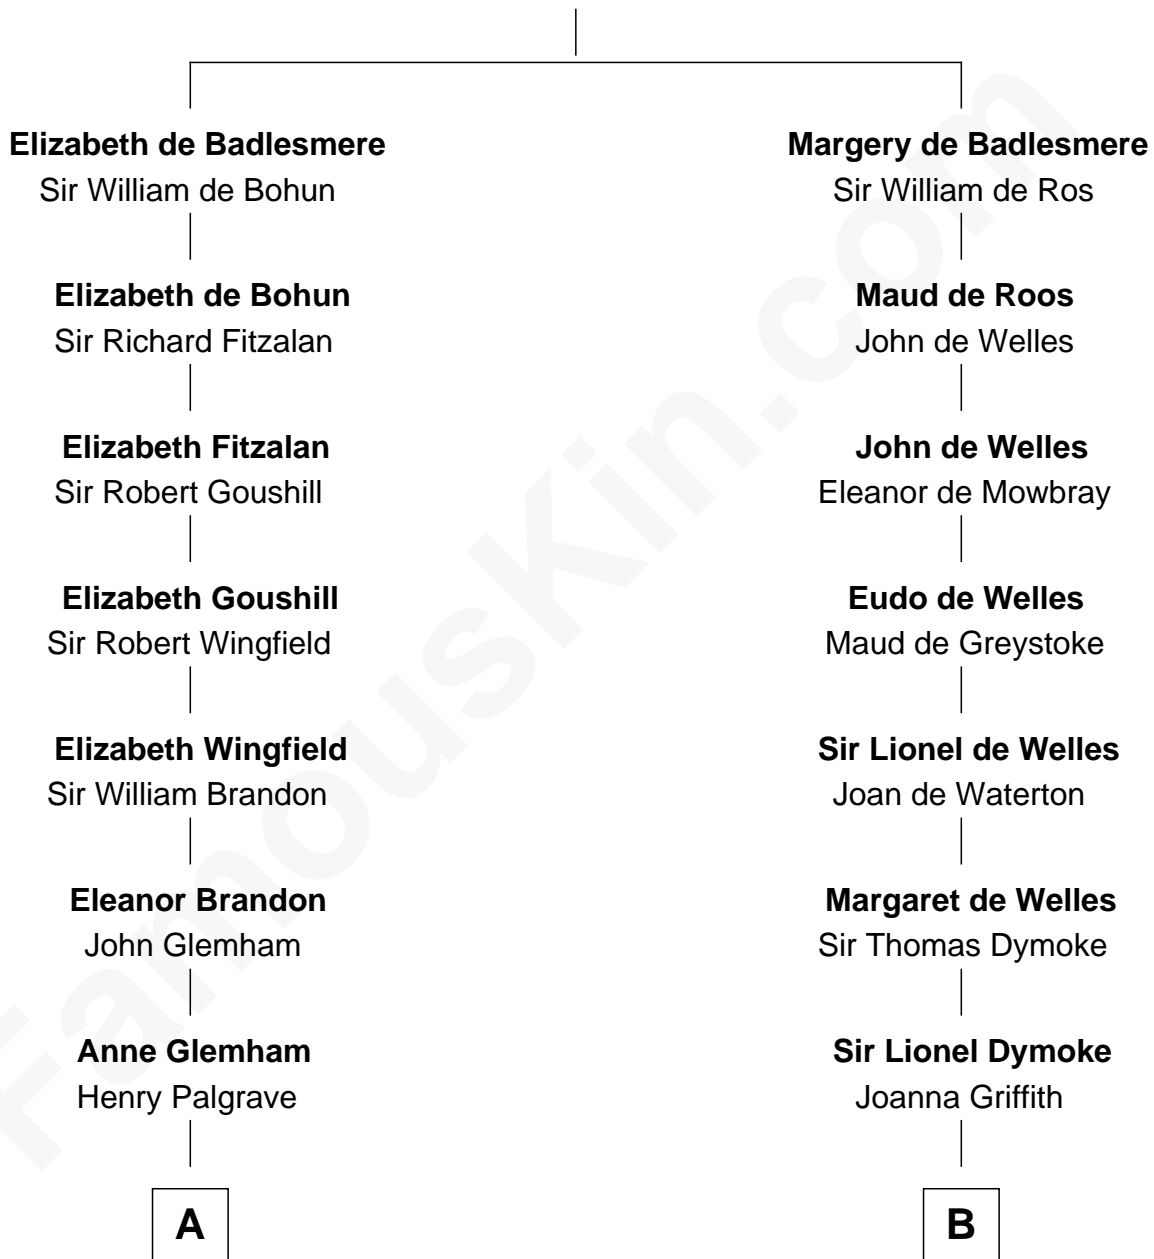

**FamousKin.com**  
**Relationship Chart of**  
**William Marsh Rice**  
*Founder of Rice University*

17th cousin 2 times removed of

**Robert Frost**  
*Poet and Playwright*

**Bartholomew de Badlesmere**  
 Margaret de Clare

**C**

**William Prescott Frost**

Judith Colcord

**William Prescott Frost**

Isabella Moodie

**Robert Frost**

*Poet and Playwright*

FamousKin.com