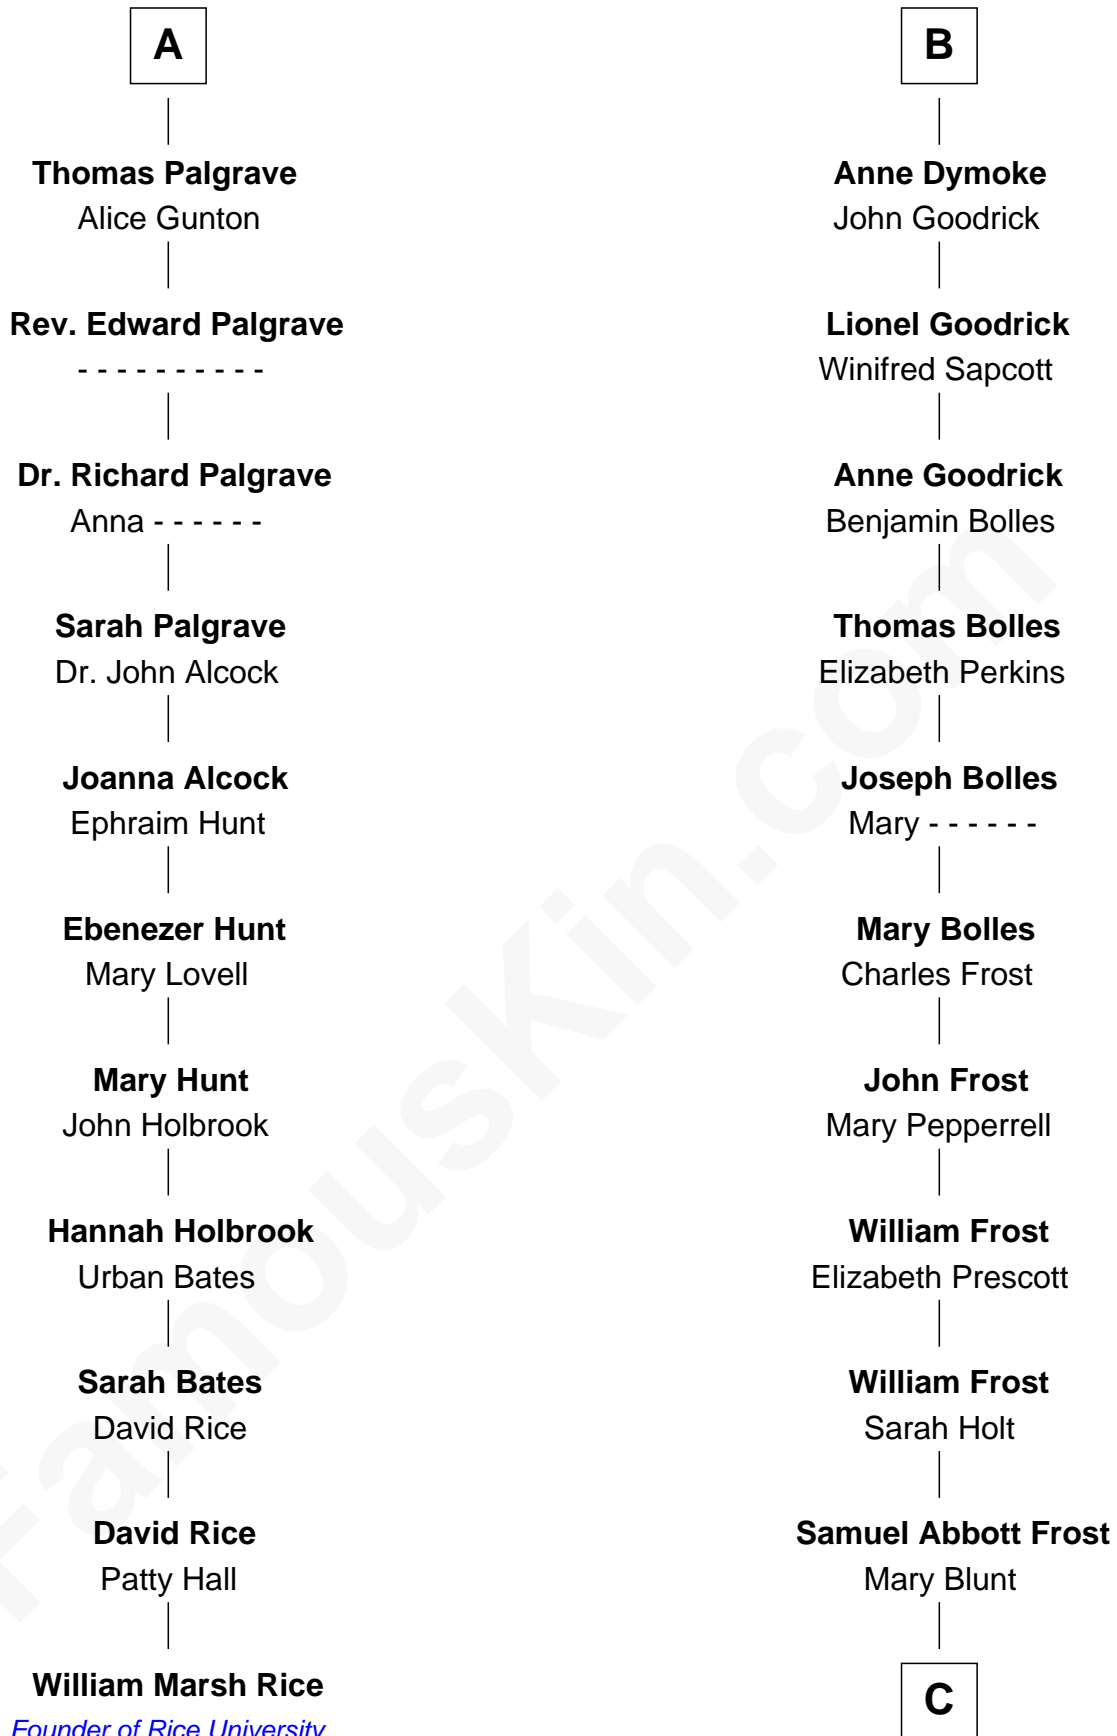

**FamousKin.com**  
**Relationship Chart of**  
**William Marsh Rice**  
*Founder of Rice University*

17th cousin 2 times removed of

**Robert Frost**  
*Poet and Playwright*

**Bartholomew de Badlesmere**  
 Margaret de Clare

**C**

**William Prescott Frost**

Judith Colcord

**William Prescott Frost**

Isabella Moodie

**Robert Frost**

*Poet and Playwright*

FamousKin.com