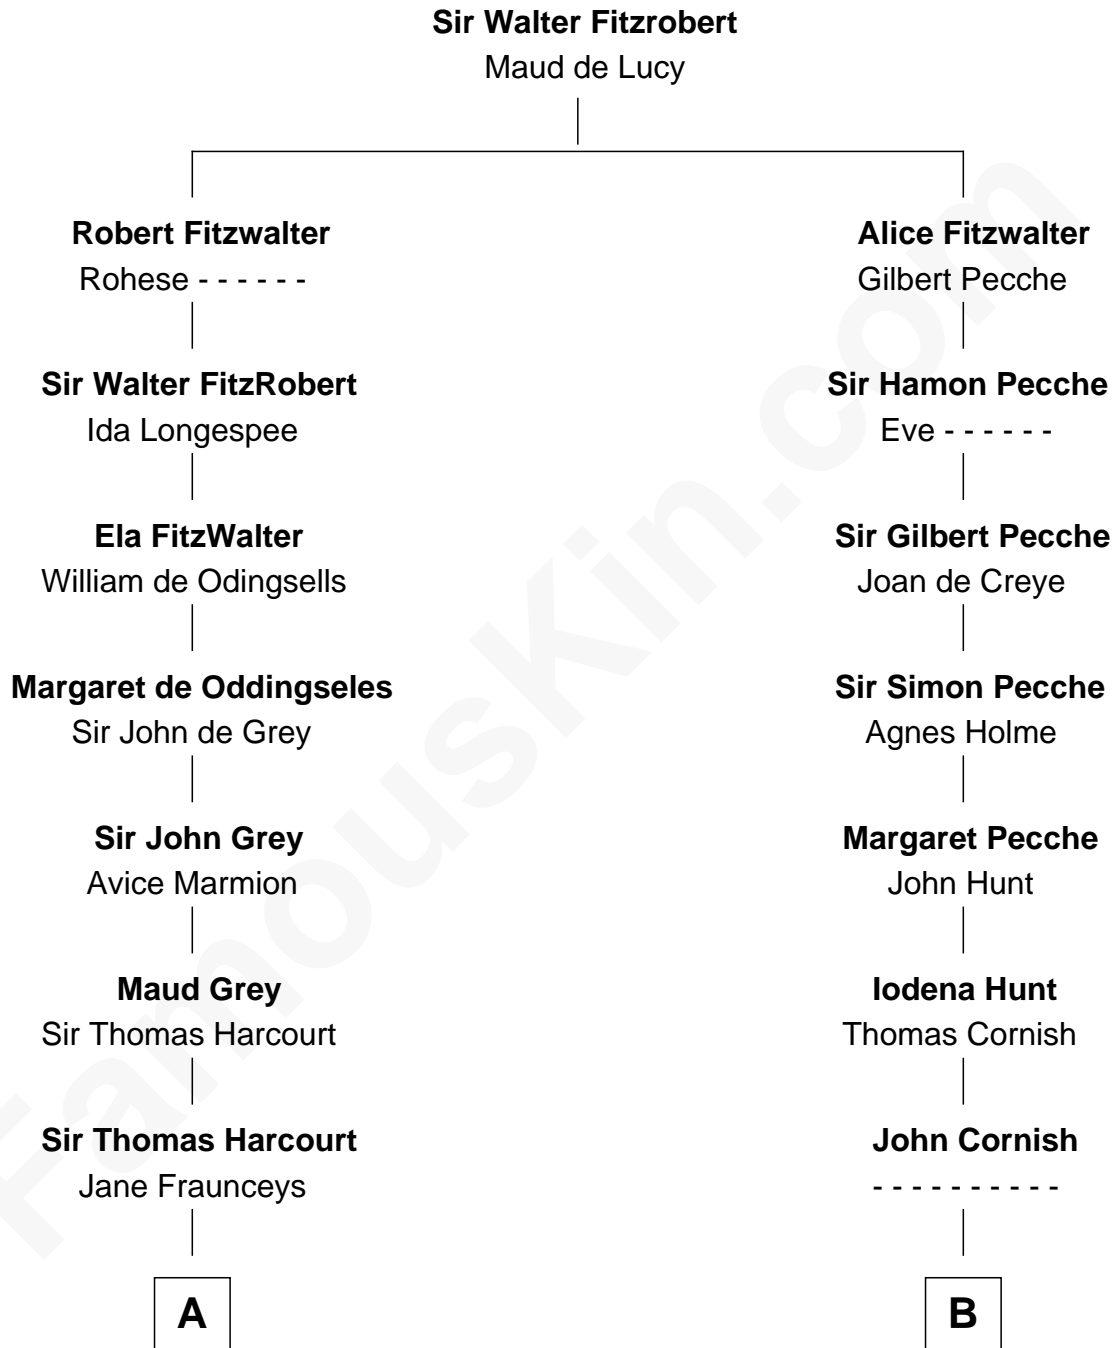

# FamousKin.com Relationship Chart of

**William Marsh Rice**  
*Founder of Rice University*

21st cousin of

**Robert Frost**  
*Poet and Playwright*

**C**

**John Holbrook**

Mary Hunt

**Hannah Holbrook**

Urban Bates

**Sarah Bates**

David Rice

**David Rice**

Patty Hall

**William Marsh Rice**

*Founder of Rice University*

**D**

**Sarah Holt**

William Frost

**Samuel Abbott Frost**

Mary Blunt

**William Prescott Frost**

Judith Colcord

**William Prescott Frost**

Isabella Moodie