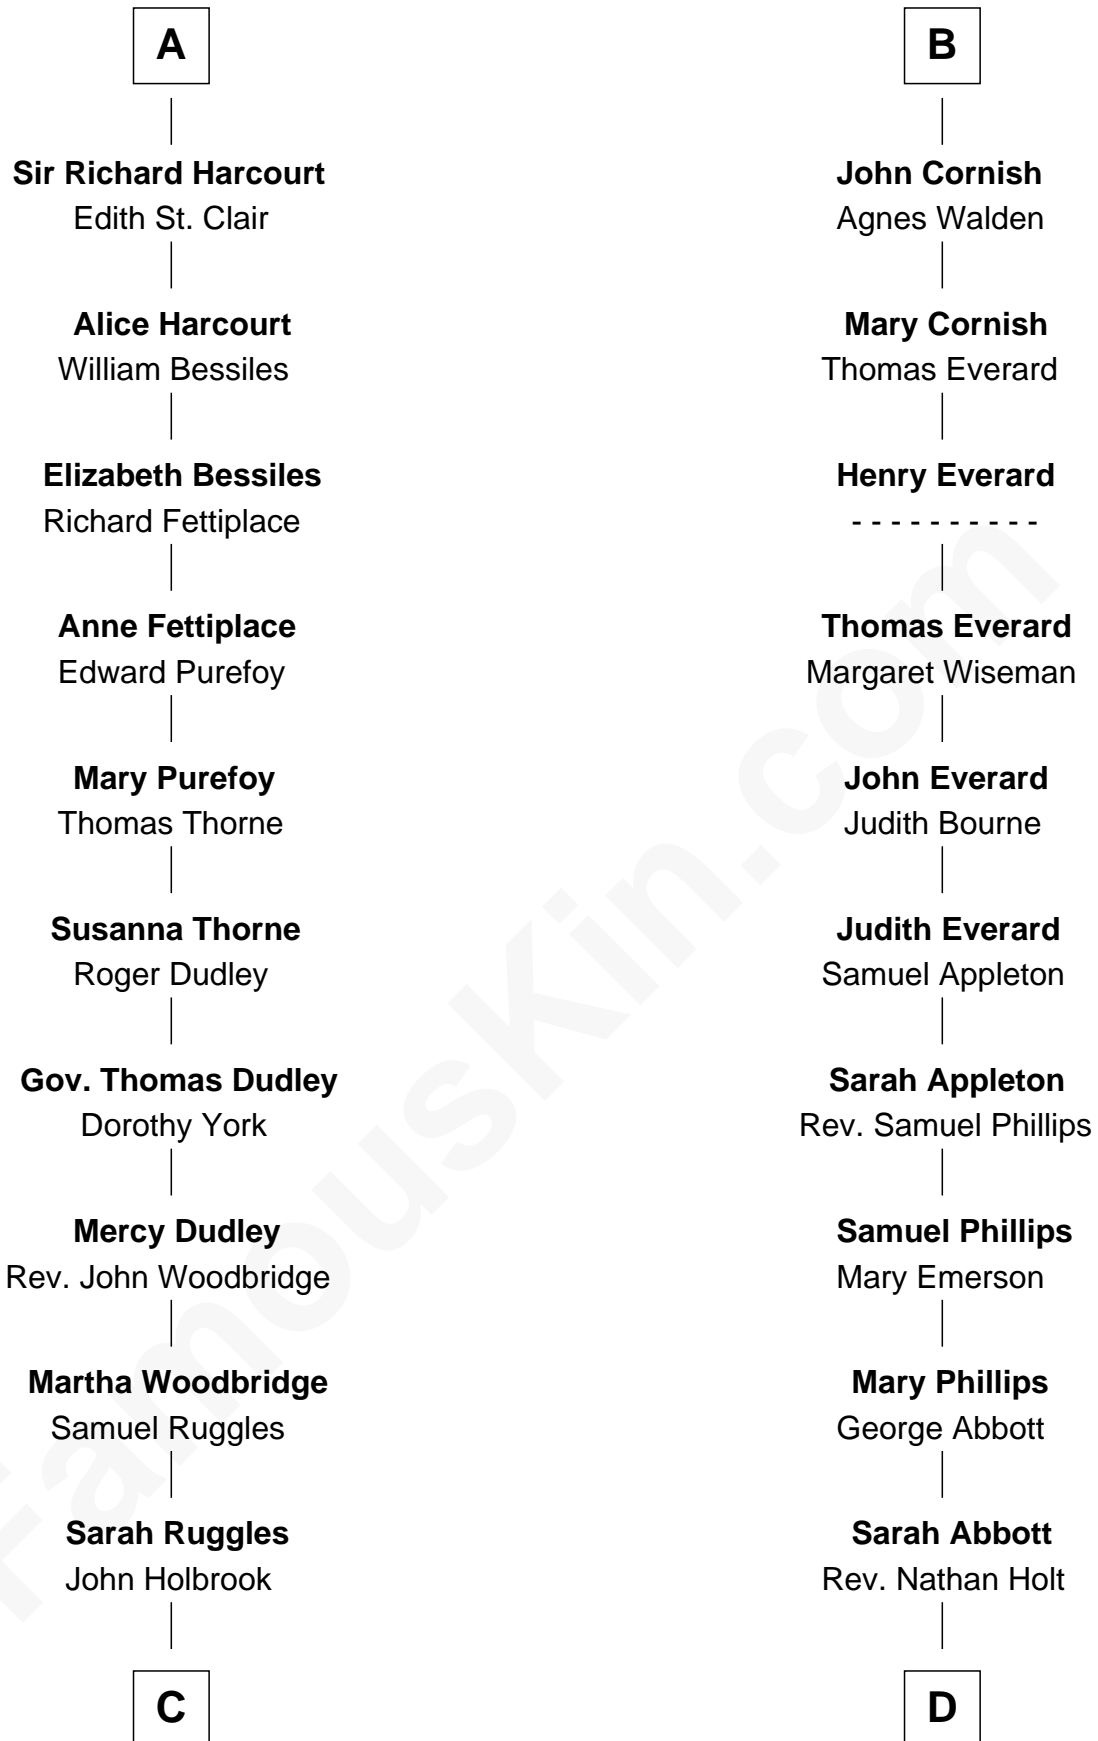

# FamousKin.com Relationship Chart of

**William Marsh Rice**  
*Founder of Rice University*

21st cousin of

**Robert Frost**  
*Poet and Playwright*

**C**

**John Holbrook**

Mary Hunt

**Hannah Holbrook**

Urban Bates

**Sarah Bates**

David Rice

**David Rice**

Patty Hall

**William Marsh Rice**

*Founder of Rice University*

**D**

**Sarah Holt**

William Frost

**Samuel Abbott Frost**

Mary Blunt

**William Prescott Frost**

Judith Colcord

**William Prescott Frost**

Isabella Moodie