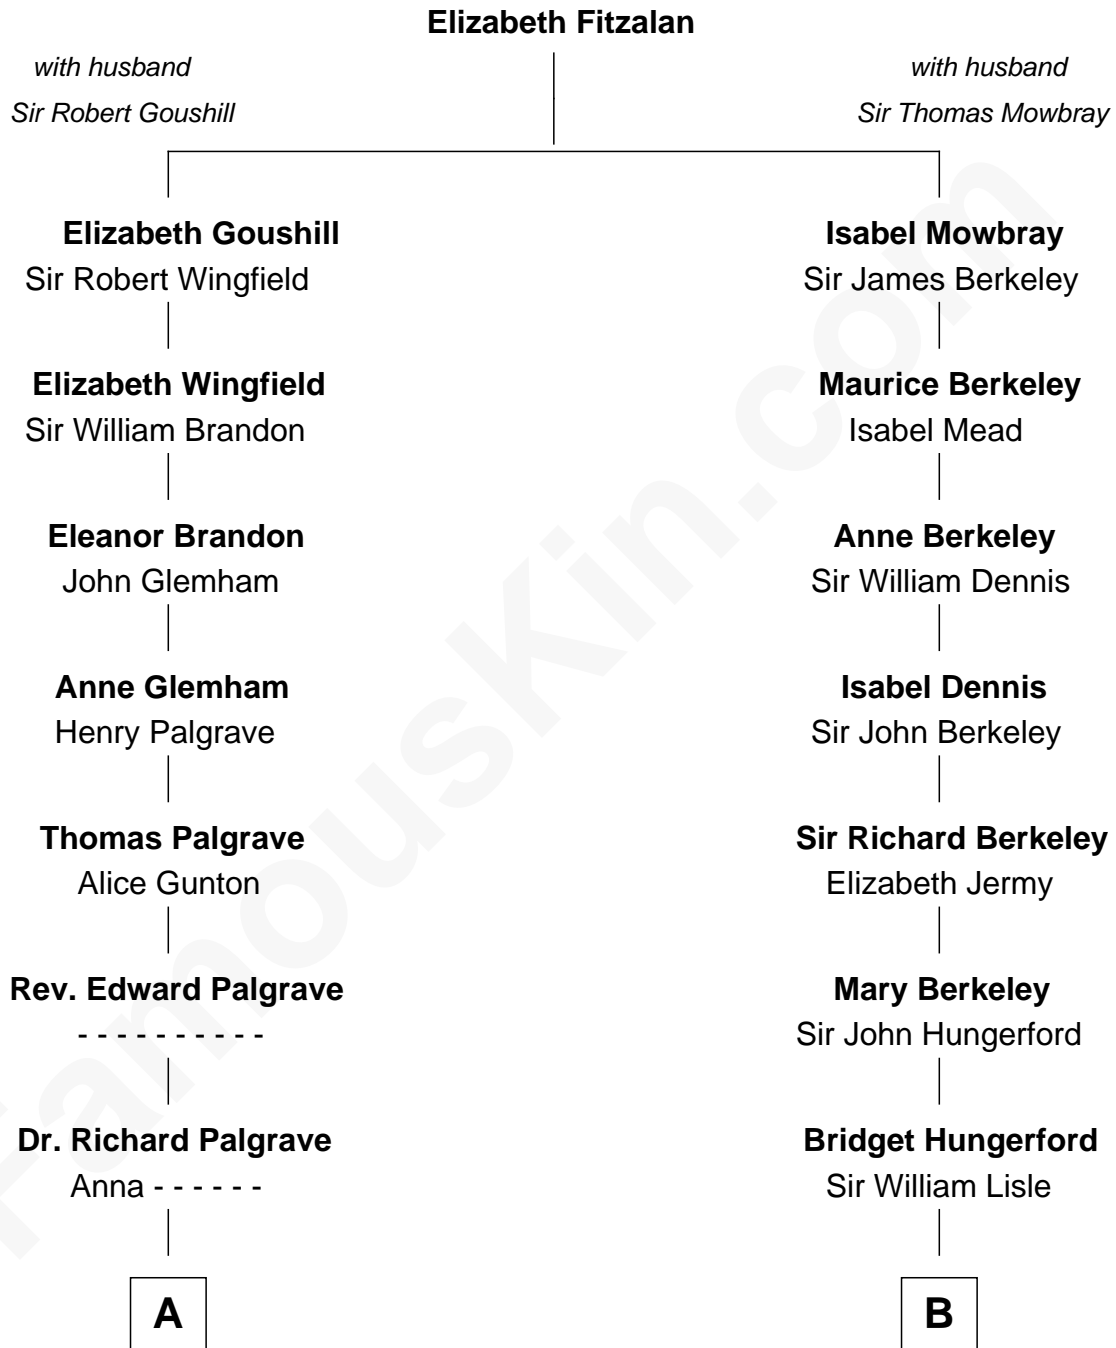

FamousKin.com
Relationship Chart of
William Marsh Rice
Founder of Rice University

14th cousin 2 times removed of

Robert Frost
Poet and Playwright

A

Sarah Palgrave

Dr. John Alcock

Joanna Alcock

Ephraim Hunt

Ebenezer Hunt

Mary Lovell

Mary Hunt

John Holbrook

Hannah Holbrook

Urban Bates

Sarah Bates

David Rice

David Rice

Patty Hall

William Marsh Rice

Founder of Rice University

B

John Lisle

Alice Beckenshaw

Alice Lisle