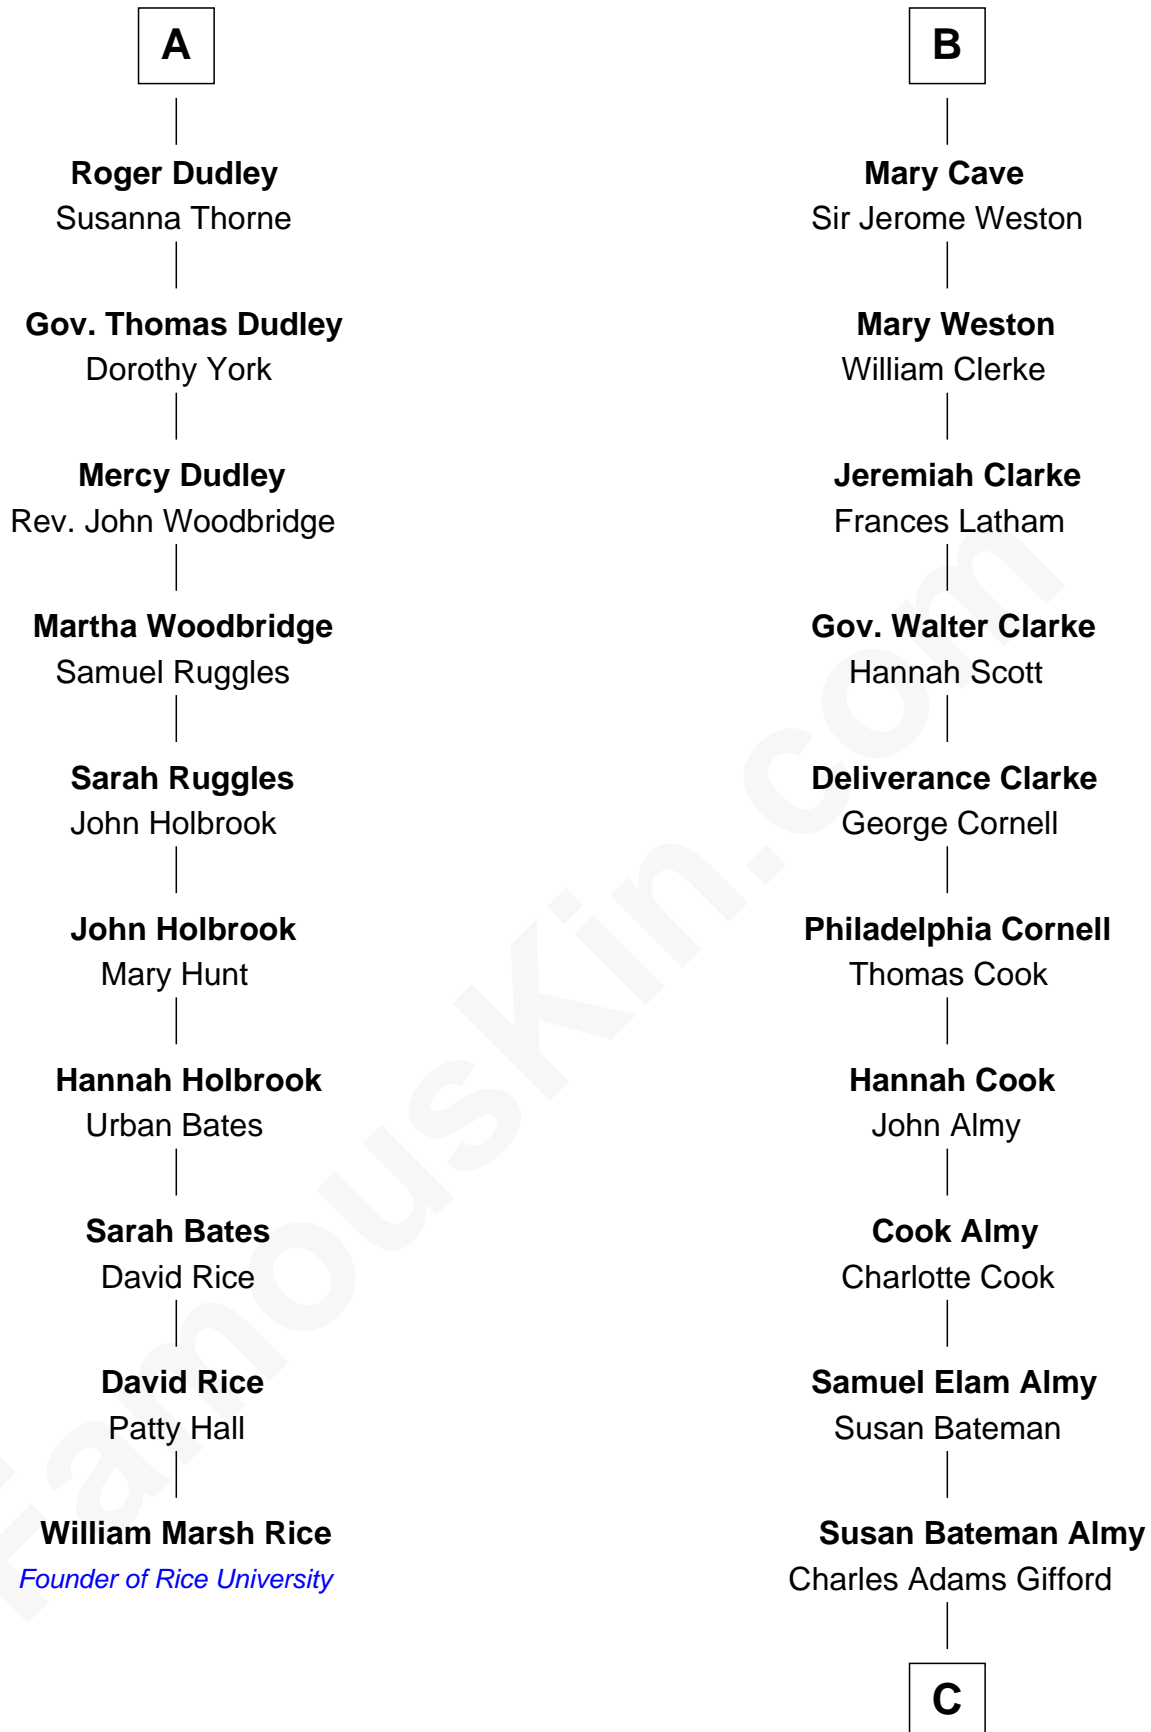

FamousKin.com Relationship Chart of

William Marsh Rice

Founder of Rice University

16th cousin 3 times removed of

Marilyn Monroe

Actress, Model, and Singer

Sir Reynold de Grey

Eleanor le Strange

Sir Reynold Grey

Margaret de Ros

Margaret Grey

Sir William Bonville

William Bonville

Elizabeth Harington

William Bonville

Katherine Neville

Elizabeth Boteler

Thomas Lovett

Thomas Lovett

Anne Danvers

Elizabeth Lovett

Anthony Cave

B

C

Frederick Almy Gifford
Elizabeth Easton Tennant

Charles Stanley Gifford
Gladys Pearl Monroe

Marilyn Monroe
Actress, Model, and Singer

FamousKin.com