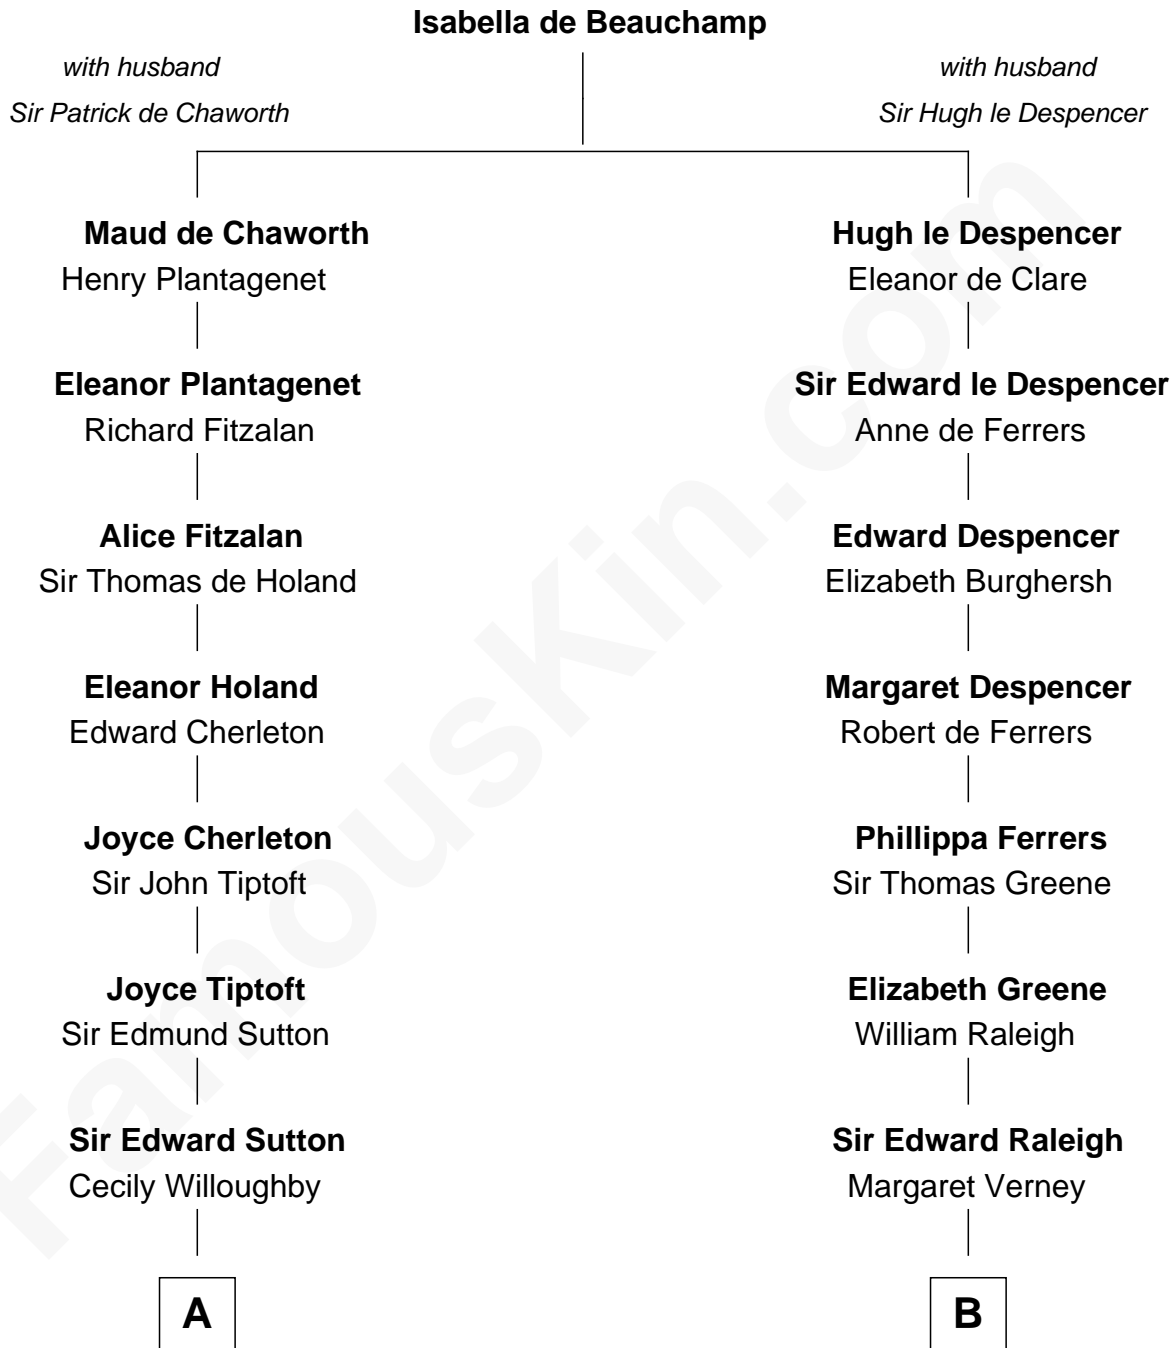

FamousKin.com
Relationship Chart of
William Marsh Rice
Founder of Rice University

18th cousin 3 times removed of

Marilyn Monroe
Actress, Model, and Singer

C

David Rice

Patty Hall

William Marsh Rice

Founder of Rice University

D

Samuel Elam Almy

Susan Bateman

Susan Bateman Almy

Charles Adams Gifford

Frederick Almy Gifford

Elizabeth Easton Tennant

Charles Stanley Gifford

Gladys Pearl Monroe

Marilyn Monroe

Actress, Model, and Singer