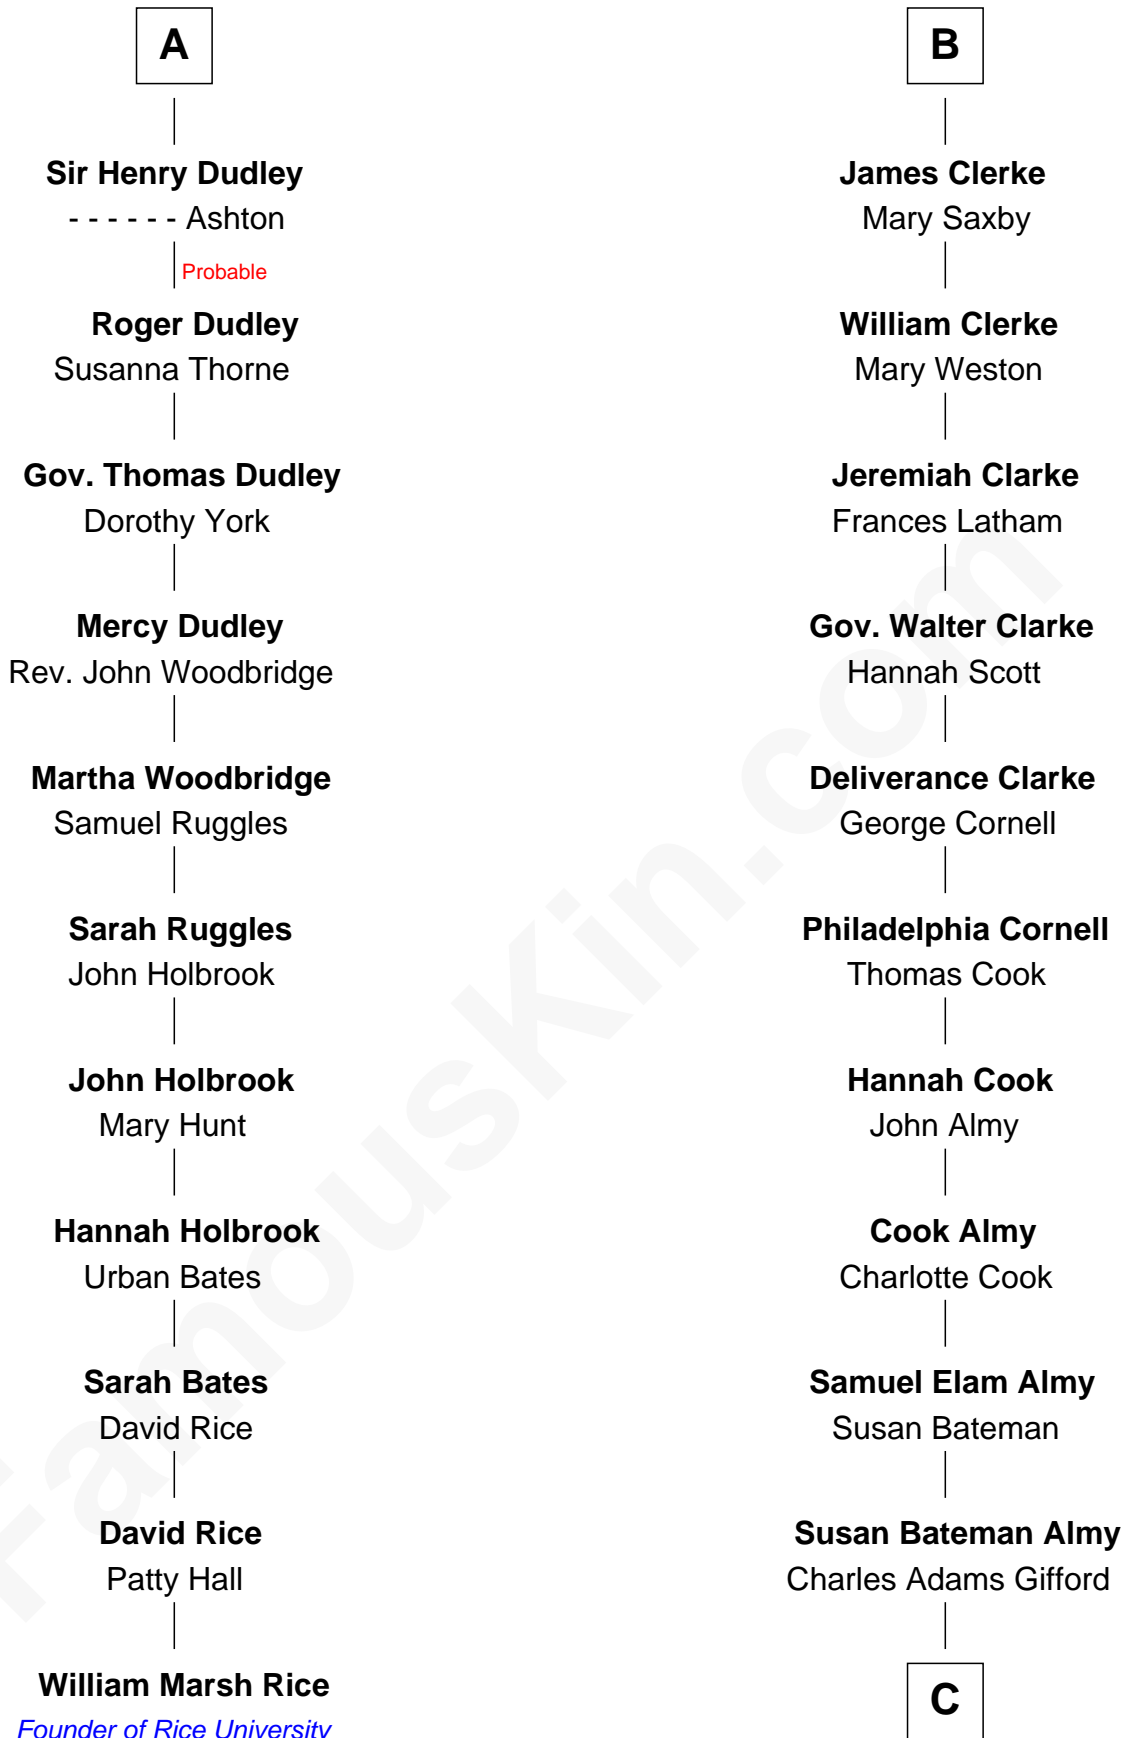

FamousKin.com Relationship Chart of

William Marsh Rice

Founder of Rice University

17th cousin 2 times removed of

Marilyn Monroe

Actress, Model, and Singer

Sir William de Ros
Margery de Badlesmere

Thomas de Ros
Beatrice de Stafford

Maud de Roos
John de Welles

Margaret de Ros
Sir Reynold Grey

Margery de Welles
Stephen le Scrope

Margaret Grey
Sir William Bonville

Maude le Scrope
Sir Baldwin Freville

William Bonville
Elizabeth Harington

Elizabeth Freville
Sir Thomas Ferrers

William Bonville
Katherine Neville

Sir Henry Ferrers
Margaret Heckstall

Cecily Bonville
Thomas Grey

Elizabeth Ferrers
James Clerke

Cecily Grey
Sir John Sutton

George Clerke
Elizabeth Wilsford

A

B

C

Frederick Almy Gifford
Elizabeth Easton Tennant

Charles Stanley Gifford
Gladys Pearl Monroe

Marilyn Monroe
Actress, Model, and Singer

FamousKin.com