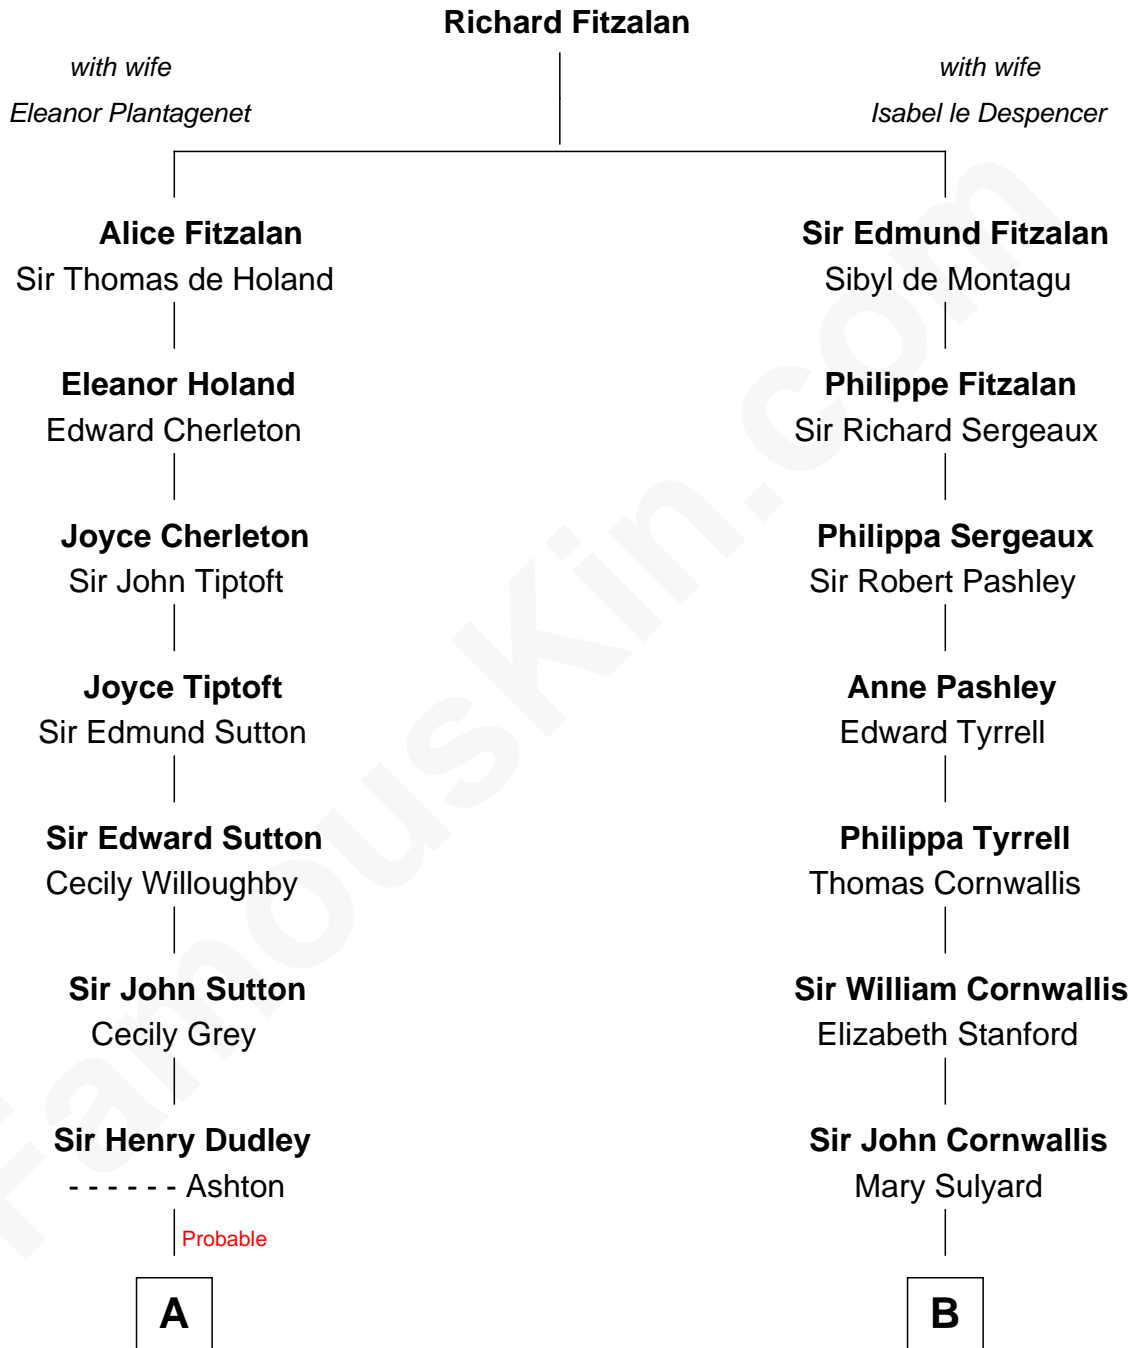

**FamousKin.com**  
**Relationship Chart of**  
**William Marsh Rice**  
*Founder of Rice University*

16th cousin 4 times removed of

**Marilyn Monroe**  
*Actress, Model, and Singer*

**C**

—  
**Elizabeth Cutting Easton**

William Congdon Tennant

—  
**Elizabeth Easton Tennant**

Frederick Almy Gifford

—  
**Charles Stanley Gifford**

Gladys Pearl Monroe

—  
**Marilyn Monroe**

*Actress, Model, and Singer*

FamousKin.com