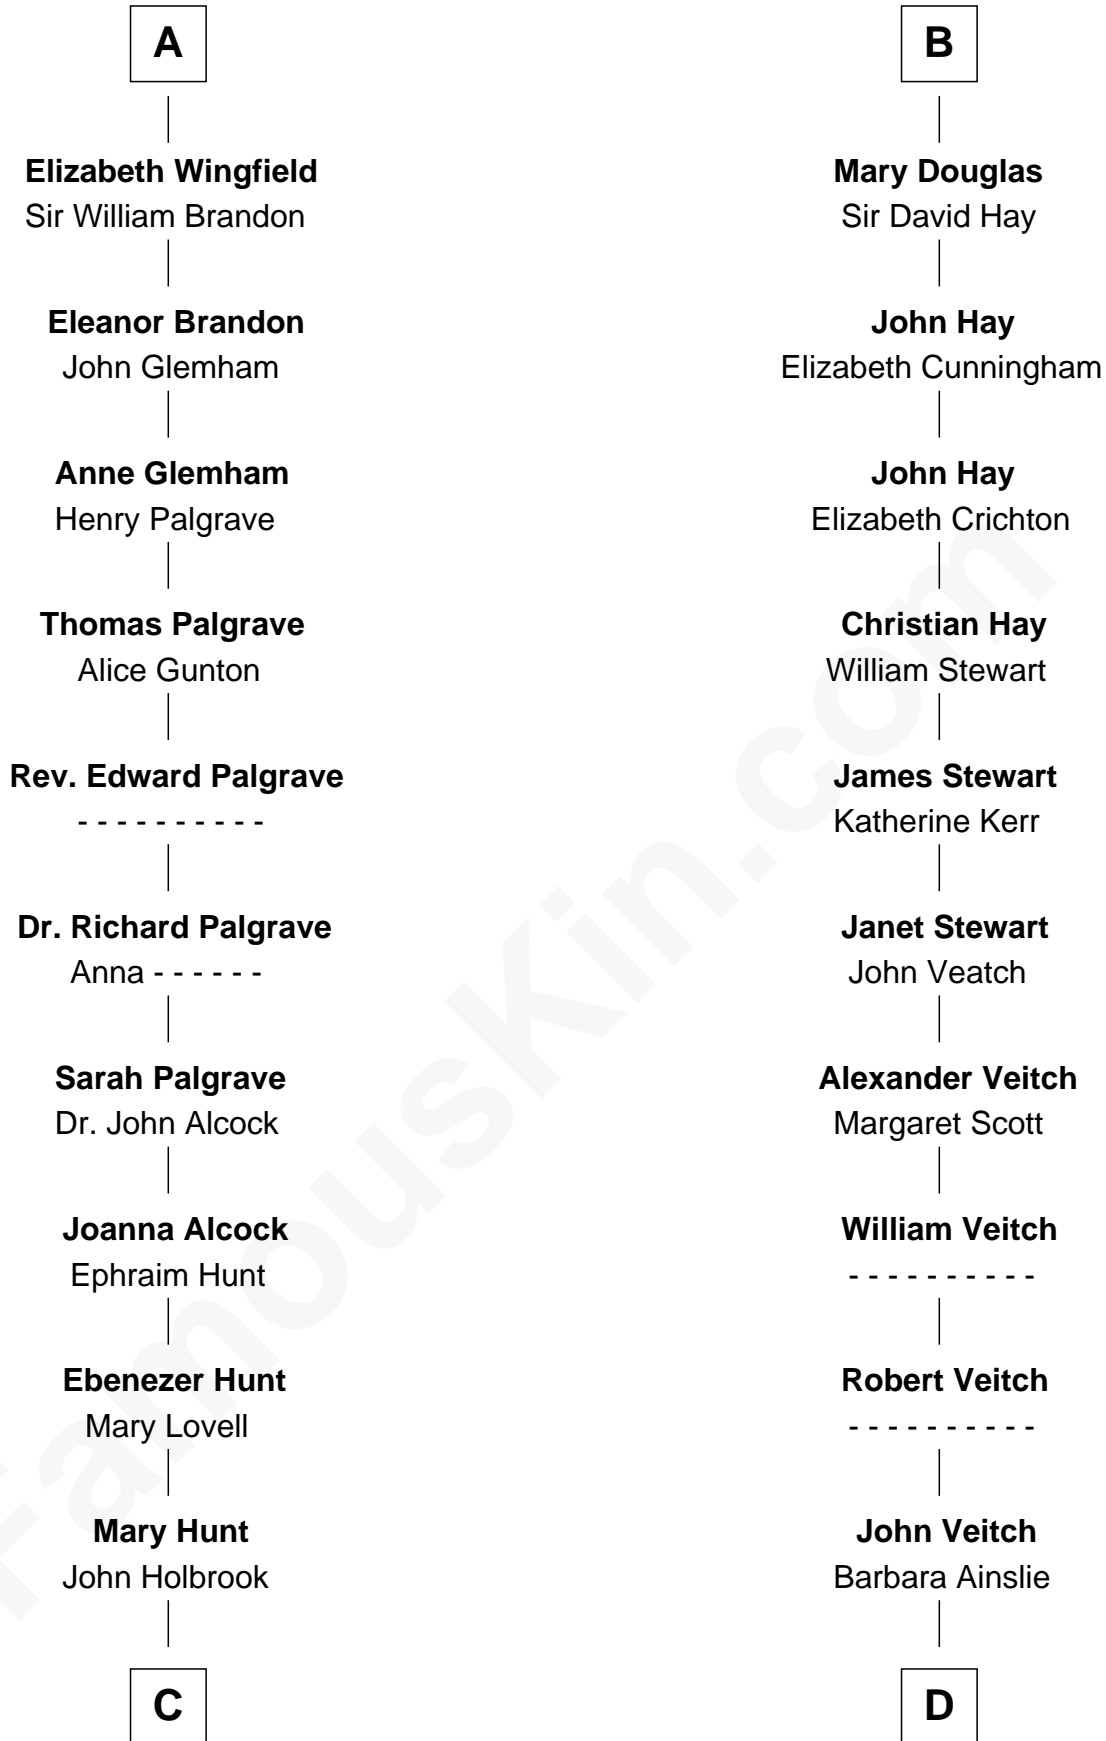

FamousKin.com Relationship Chart of

William Marsh Rice
Founder of Rice University

20th cousin of

Noel Coward
Playwright, Actor, and Songwriter

C

Hannah Holbrook

Urban Bates

Sarah Bates

David Rice

David Rice

Patty Hall

William Marsh Rice

Founder of Rice University

D

Henry Veitch

Margaret Harrison

Henry Gordon Veitch

Mary Kathleen Synch

Violet Agnes Veitch

Arthur Sabin Coward

Noel Coward

Playwright, Actor, and Songwriter

FamousKin.com