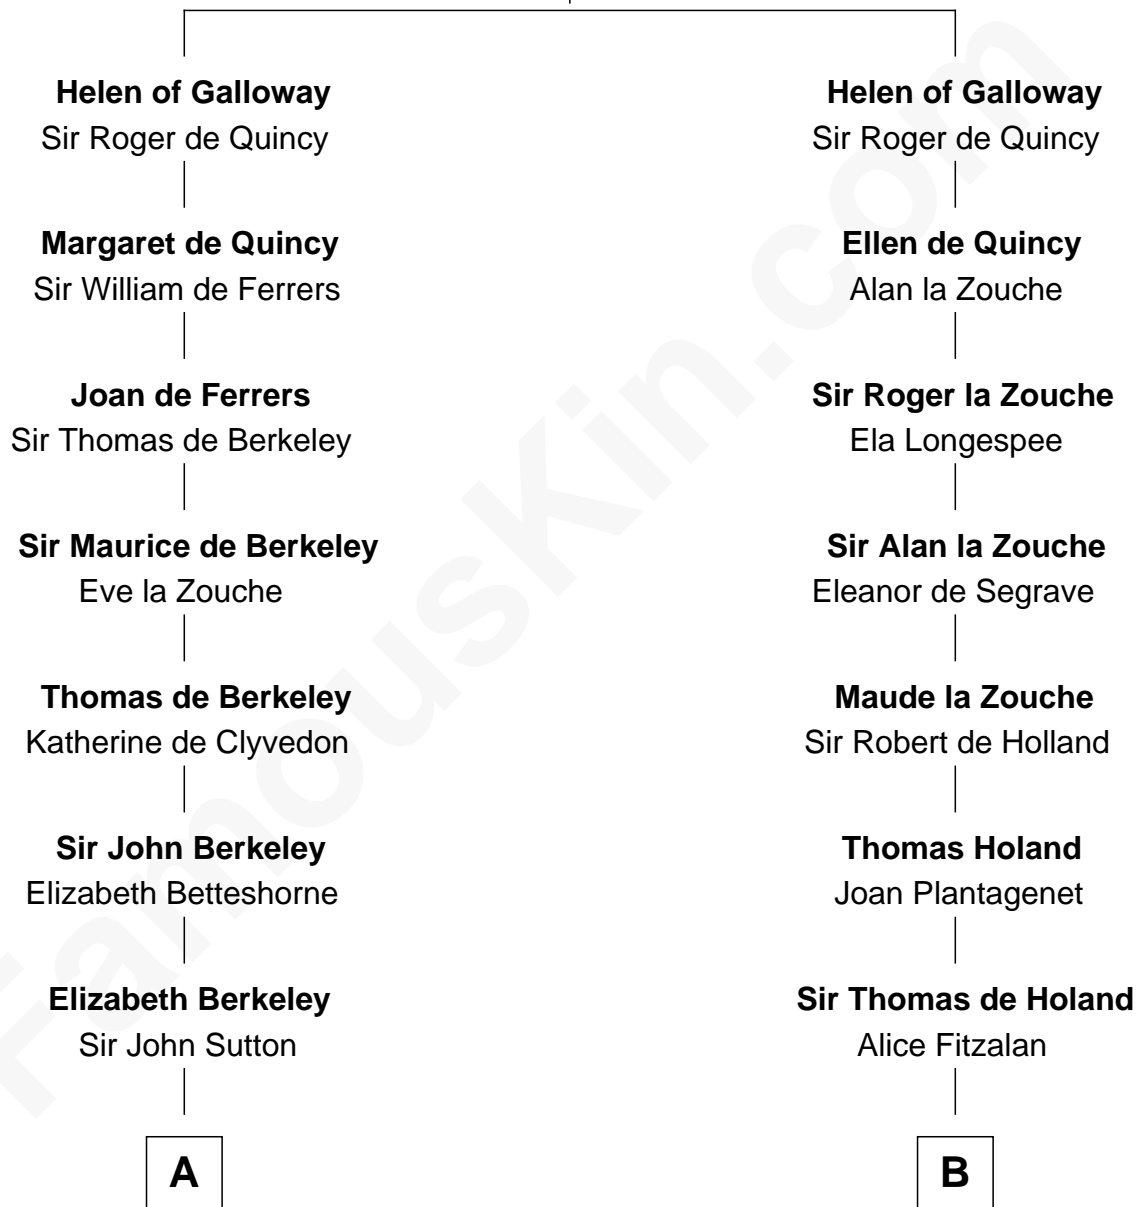

FamousKin.com Relationship Chart of

William Marsh Rice

Founder of Rice University

20th cousin 1 time removed of

Noel Coward

Playwright, Actor, and Songwriter

Alan of Galloway

Helen de l'Isle

Founder of Rice University

D

John Veitch

Barbara Ainslie

Henry Veitch

Margaret Harrison

Henry Gordon Veitch

Mary Kathleen Synch