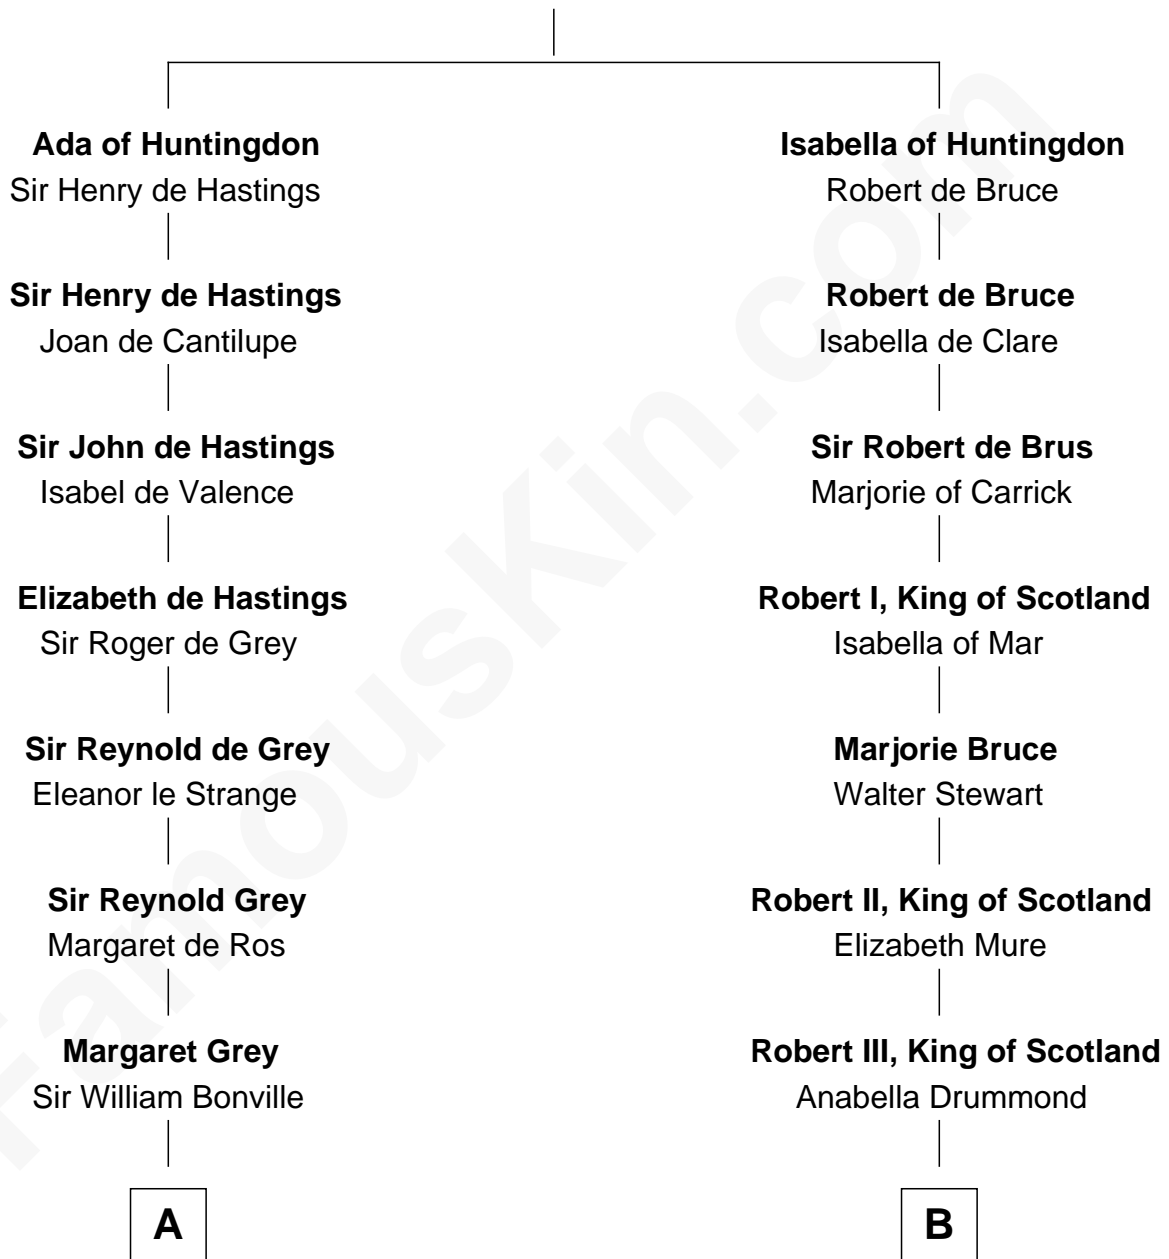

FamousKin.com Relationship Chart of

William Marsh Rice
Founder of Rice University

21st cousin of

Noel Coward
Playwright, Actor, and Songwriter

David of Huntingdon
Maud of Chester

C

John Holbrook

Mary Hunt

Hannah Holbrook

Urban Bates

Sarah Bates

David Rice

David Rice

Patty Hall

William Marsh Rice

Founder of Rice University