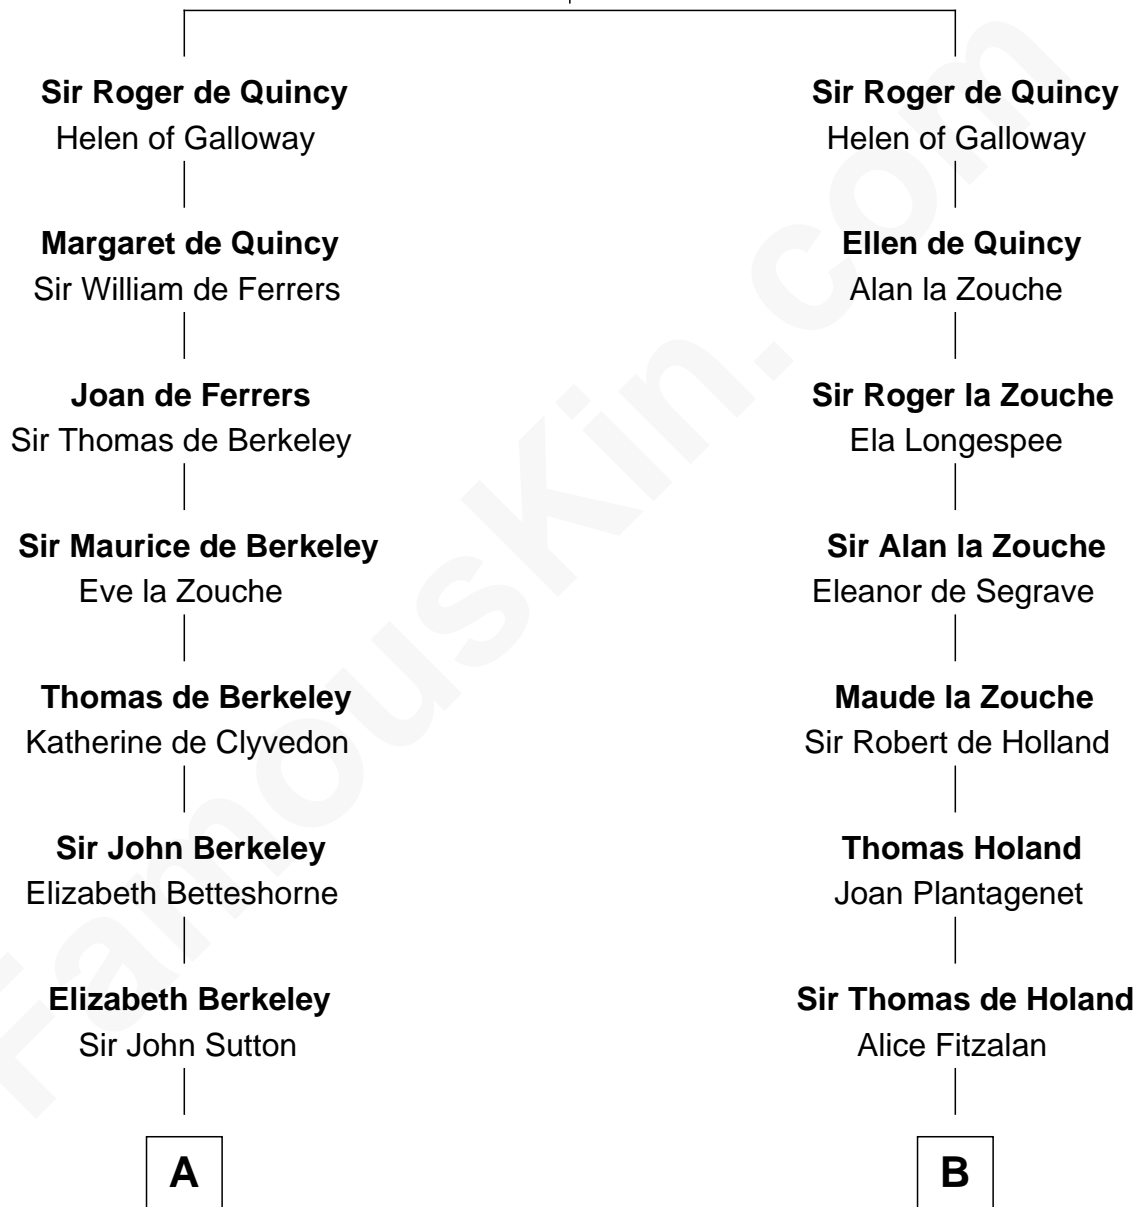

FamousKin.com

Relationship Chart of

William Marsh Rice

Founder of Rice University

20th cousin 1 time removed of

Noel Coward

Playwright, Actor, and Songwriter

Saher de Quincy
Margaret de Beaumont

Founder of Rice University

D

John Veitch

Barbara Ainslie

Henry Veitch

Margaret Harrison

Henry Gordon Veitch

Mary Kathleen Synch