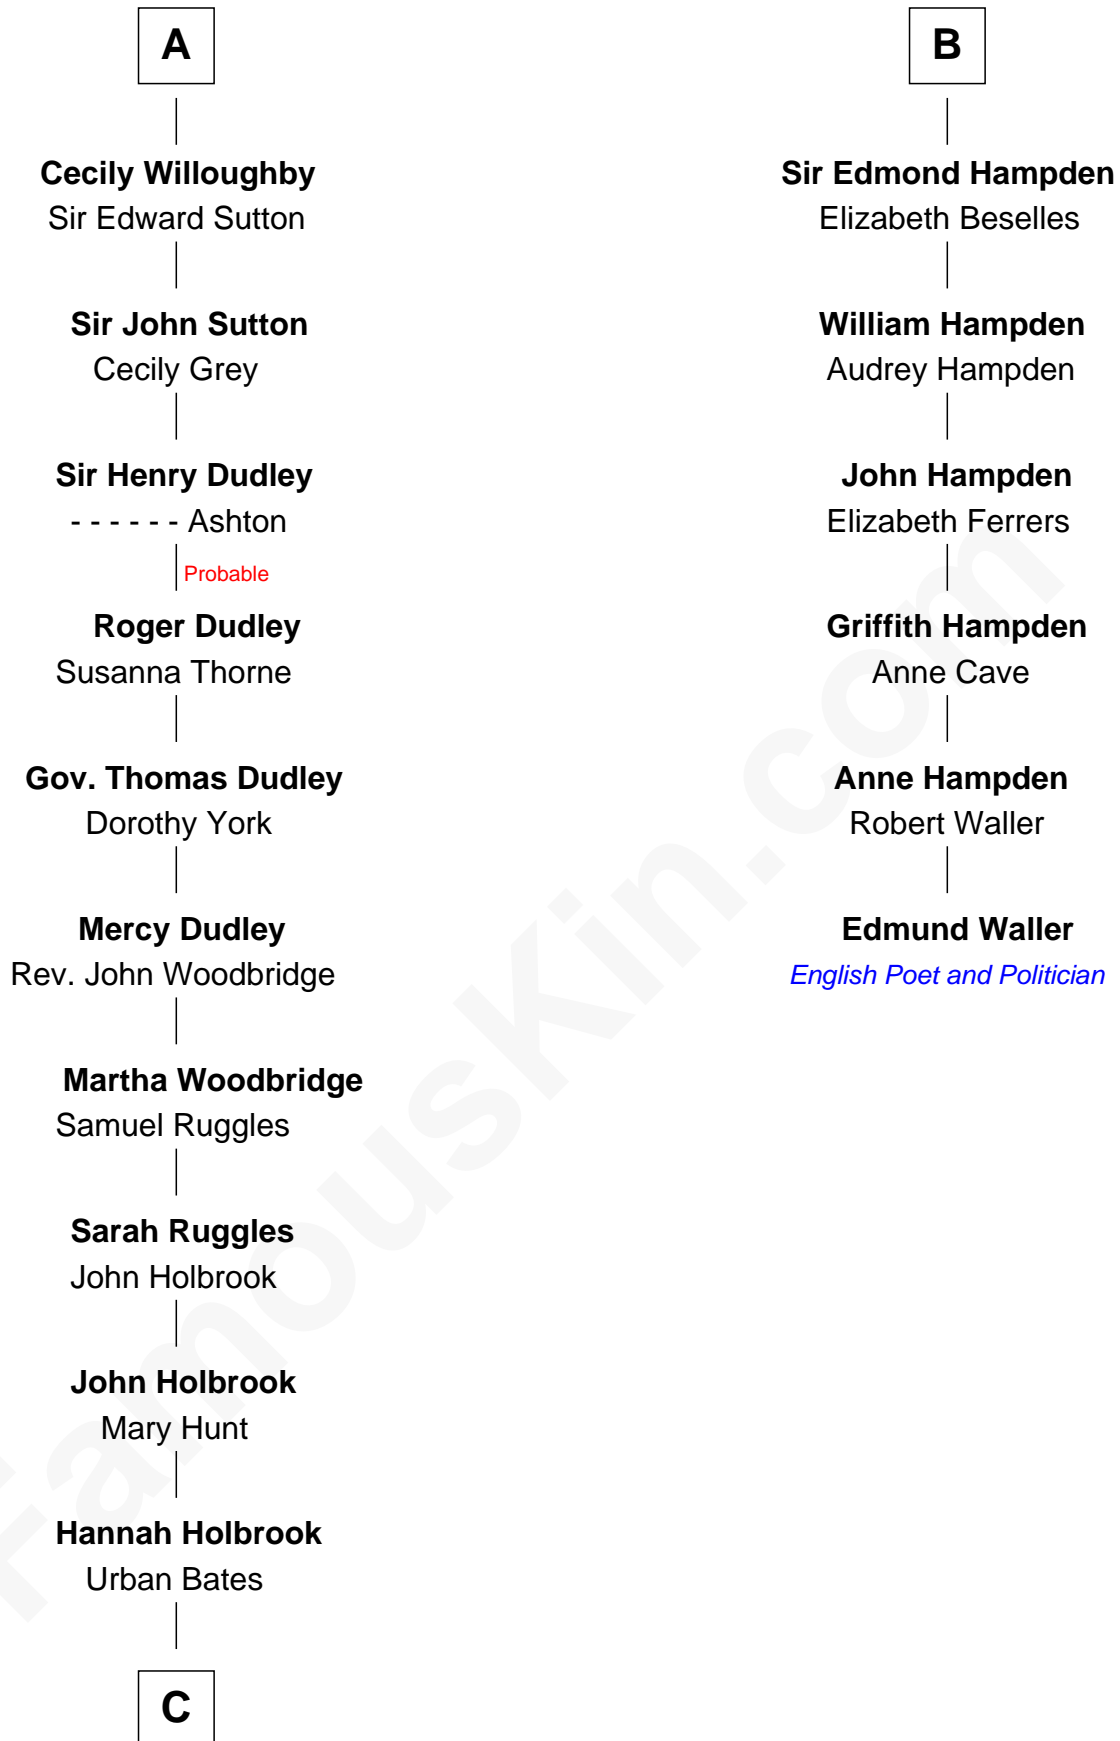

# FamousKin.com Relationship Chart of

**William Marsh Rice**

*Founder of Rice University*

12th cousin 7 times removed of

**Edmund Waller**

*English Poet and Politician*

**Alan la Zouche**

Ellen de Quincy

-----

**la Zouche**

Sir John de Popham

**Sir Robert de Popham**

Alice -----

**Sir John de Popham**

Sibyl de Saint Martin

**Henry Popham**

Joan -----

**Sir Stephen Popham**

Beatrice Bohun

**Margery Popham**

Thomas Hampden

**B**

**C**

—  
**Sarah Bates**

David Rice

—  
**David Rice**

Patty Hall

—  
**William Marsh Rice**

*Founder of Rice University*

FamousKin.com