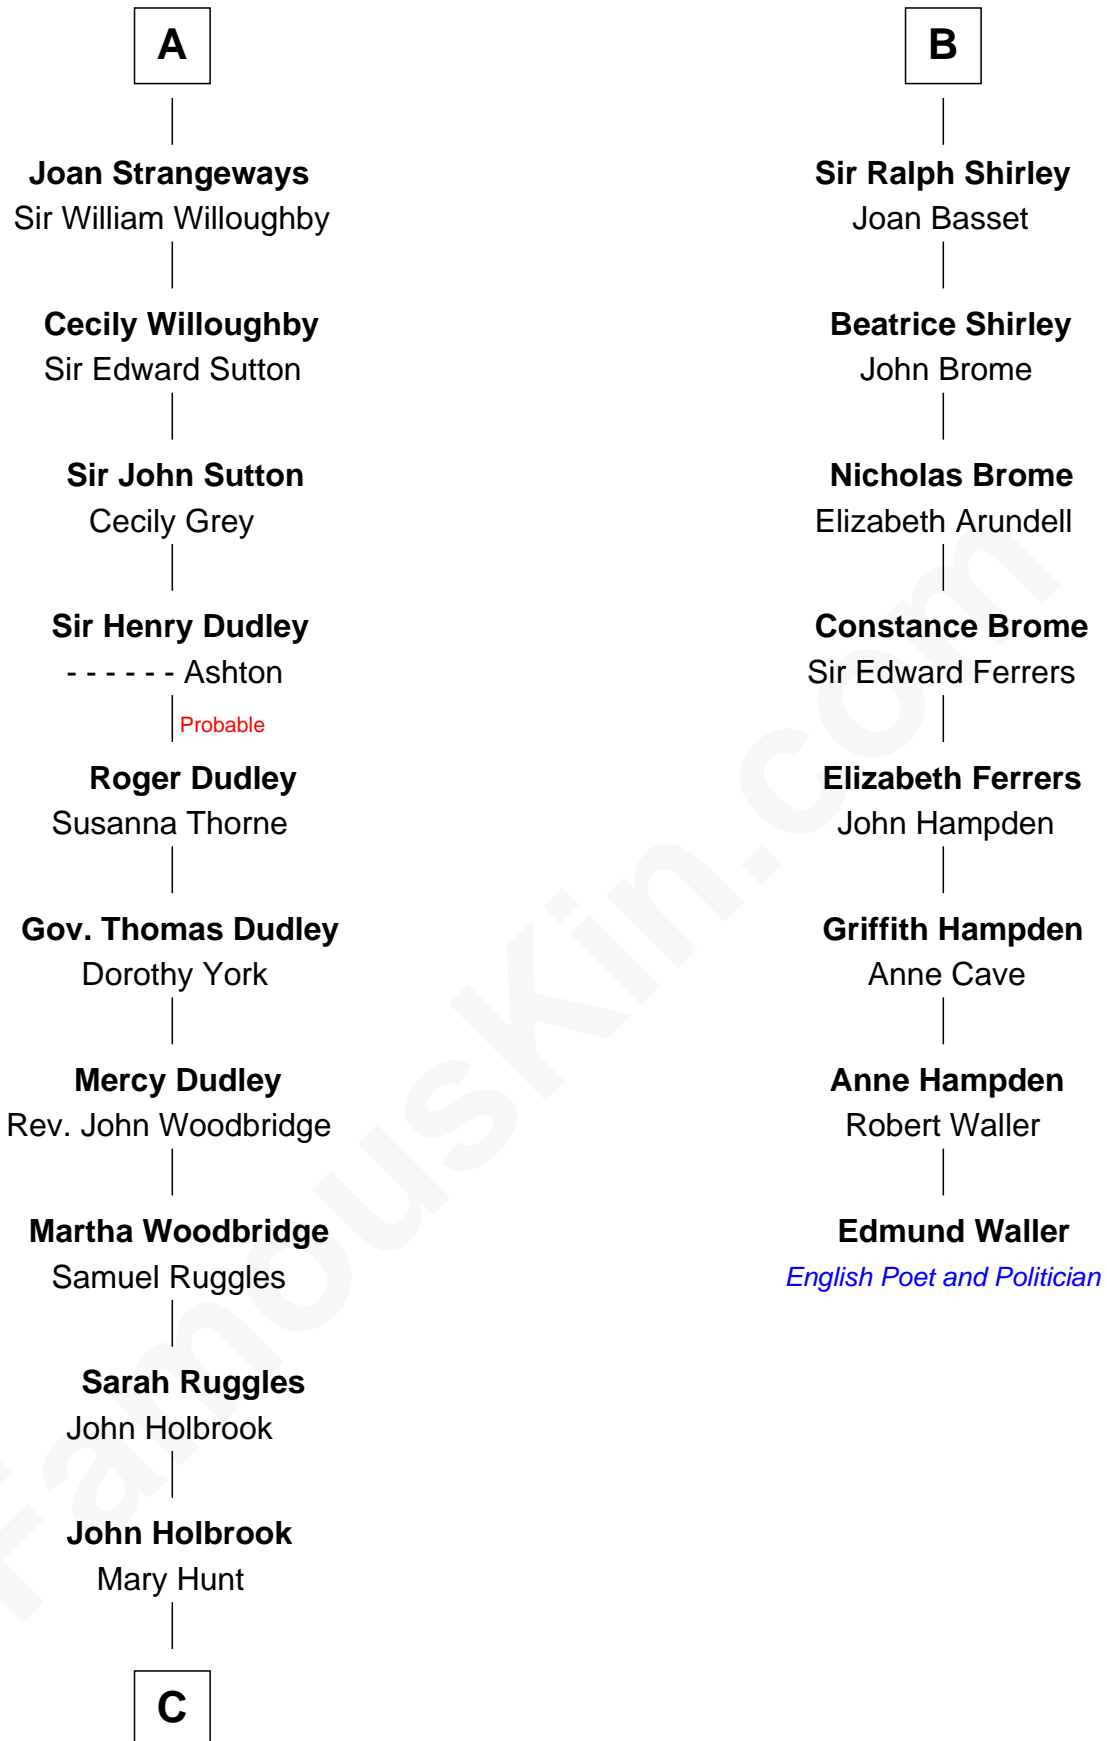

FamousKin.com Relationship Chart of

William Marsh Rice

Founder of Rice University

14th cousin 6 times removed of

Edmund Waller

English Poet and Politician

C

—
Hannah Holbrook

Urban Bates

—
Sarah Bates

David Rice

—
David Rice

Patty Hall

—
William Marsh Rice

Founder of Rice University

FamousKin.com