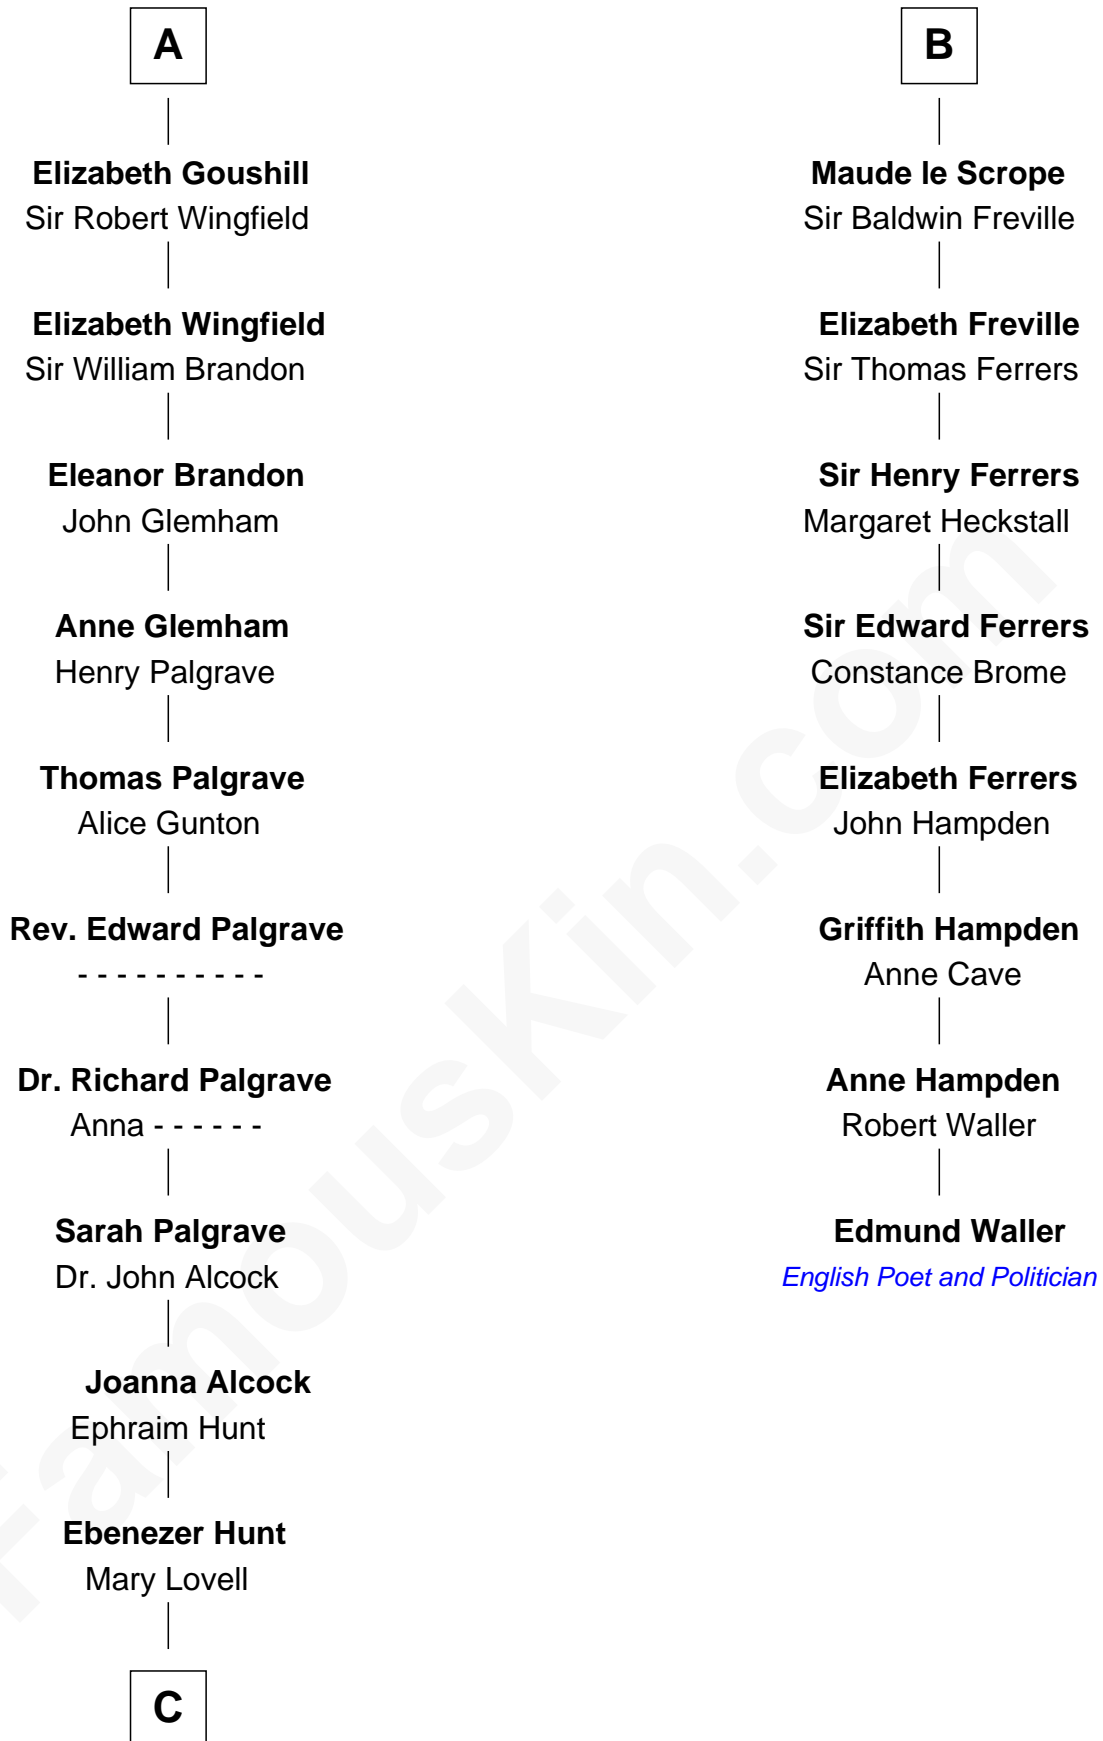

FamousKin.com Relationship Chart of

William Marsh Rice

Founder of Rice University

14th cousin 7 times removed of

Edmund Waller

English Poet and Politician

Gerald FitzMaurice

Eve de Bermingham

C

—
Mary Hunt

John Holbrook

—
Hannah Holbrook

Urban Bates

—
Sarah Bates

David Rice

—
David Rice

Patty Hall

—
William Marsh Rice

Founder of Rice University

FamousKin.com