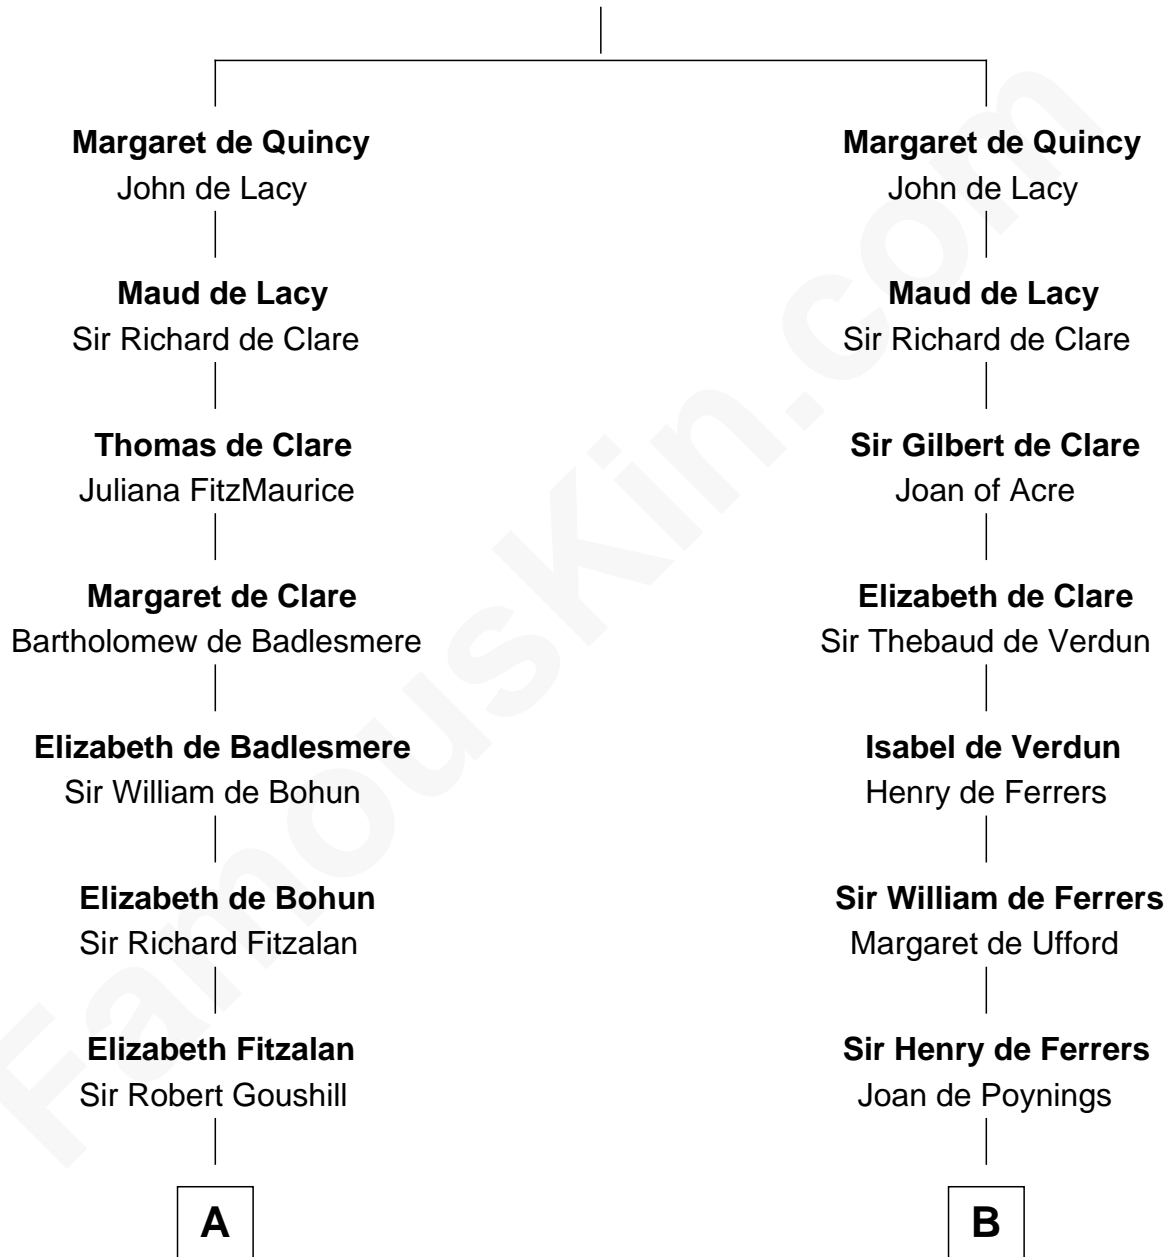

FamousKin.com Relationship Chart of

William Marsh Rice

Founder of Rice University

14th cousin 7 times removed of

Edmund Waller

English Poet and Politician

Sir Robert II de Quincy

Hawise of Chester

C

—
Mary Hunt

John Holbrook

—
Hannah Holbrook

Urban Bates

—
Sarah Bates

David Rice

—
David Rice

Patty Hall

—
William Marsh Rice

Founder of Rice University

FamousKin.com