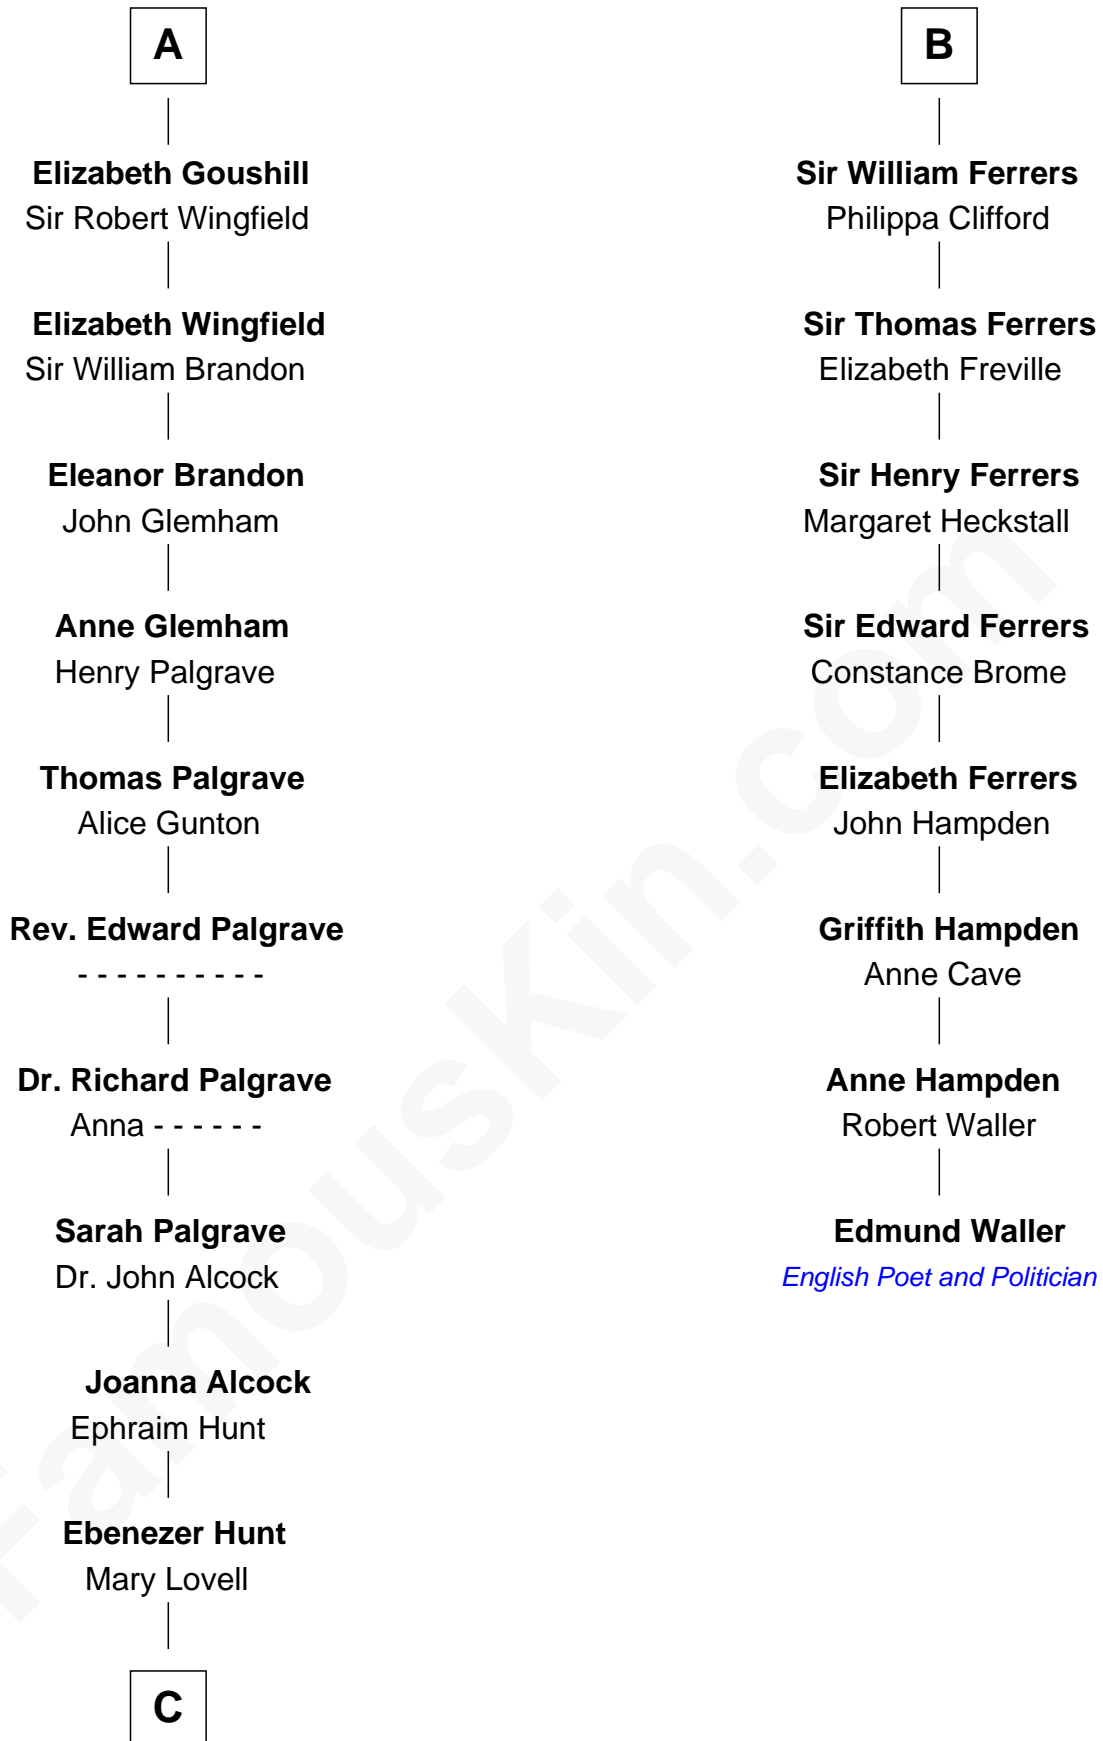

FamousKin.com Relationship Chart of

William Marsh Rice

Founder of Rice University

14th cousin 7 times removed of

Edmund Waller

English Poet and Politician

Sir Robert II de Quincy

Hawise of Chester

Patty Hall

—
William Marsh Rice

Founder of Rice University

FamousKin.com