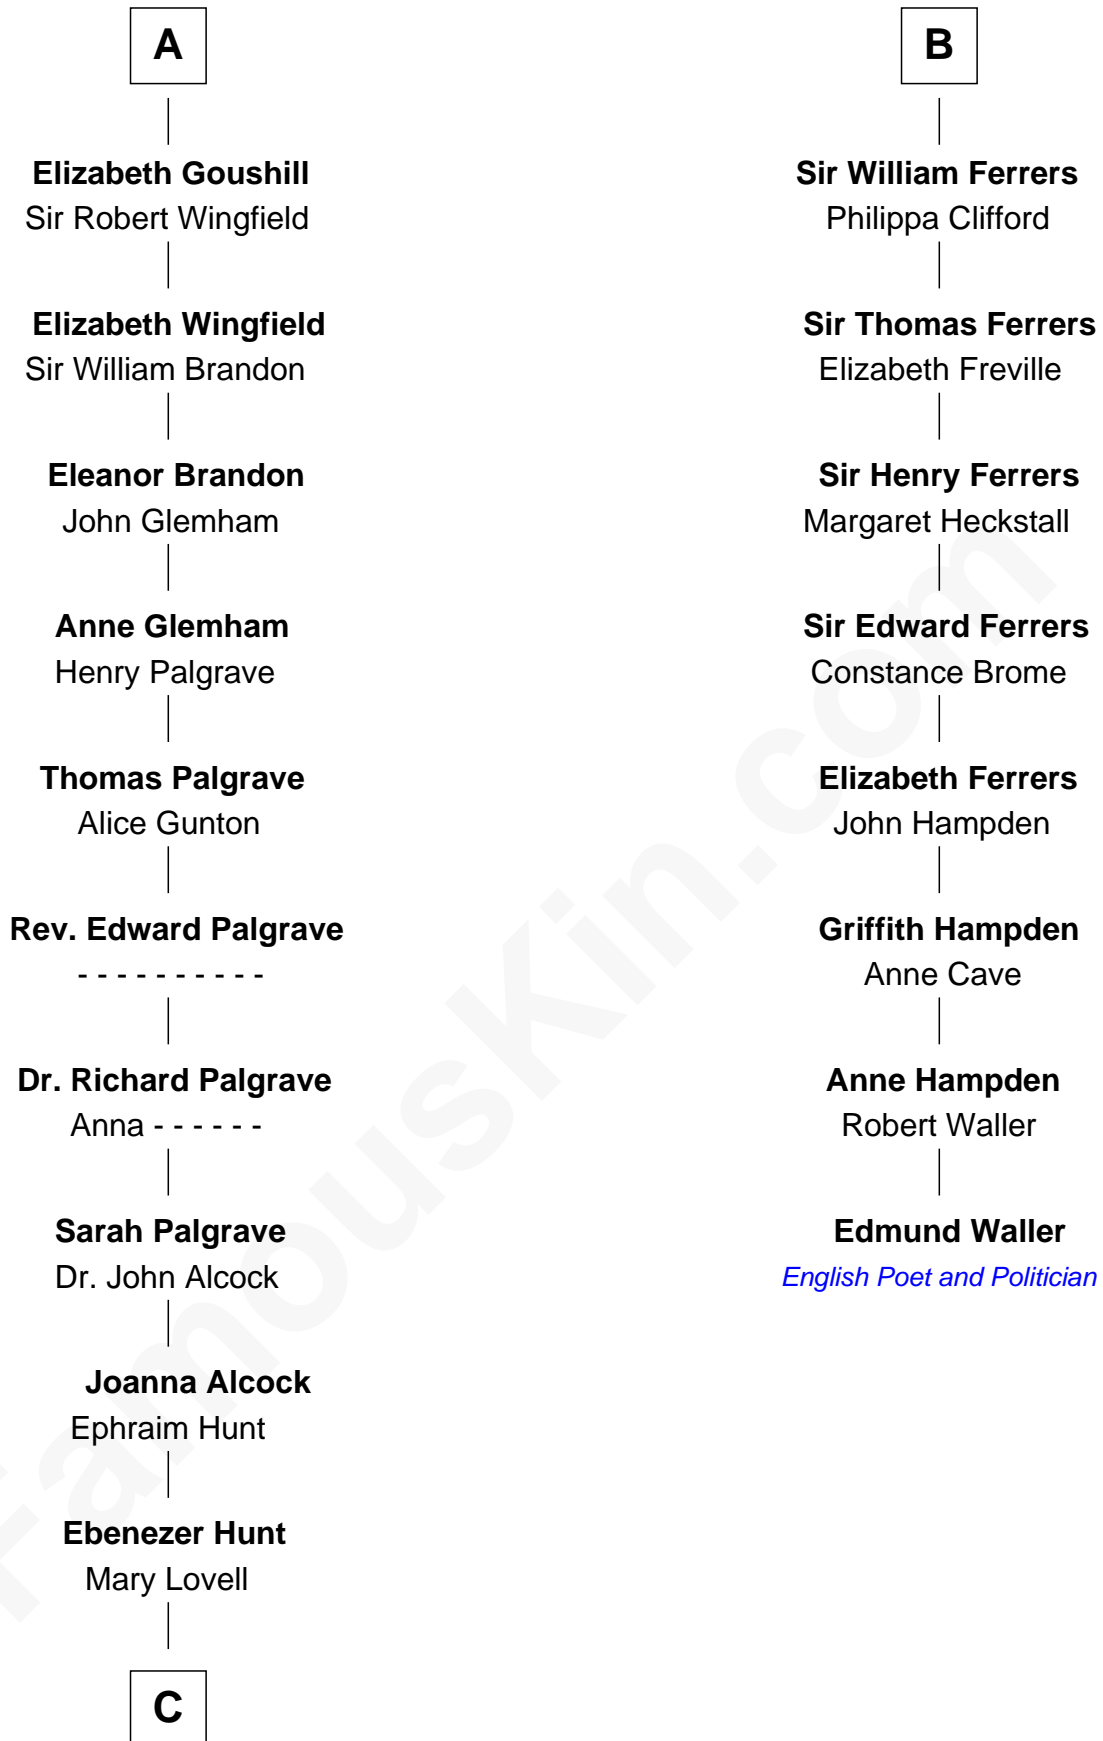

FamousKin.com Relationship Chart of

William Marsh Rice

Founder of Rice University

14th cousin 7 times removed of

Edmund Waller

English Poet and Politician

Roger de Lacy

Maud de Clere

Patty Hall

—
William Marsh Rice

Founder of Rice University

FamousKin.com