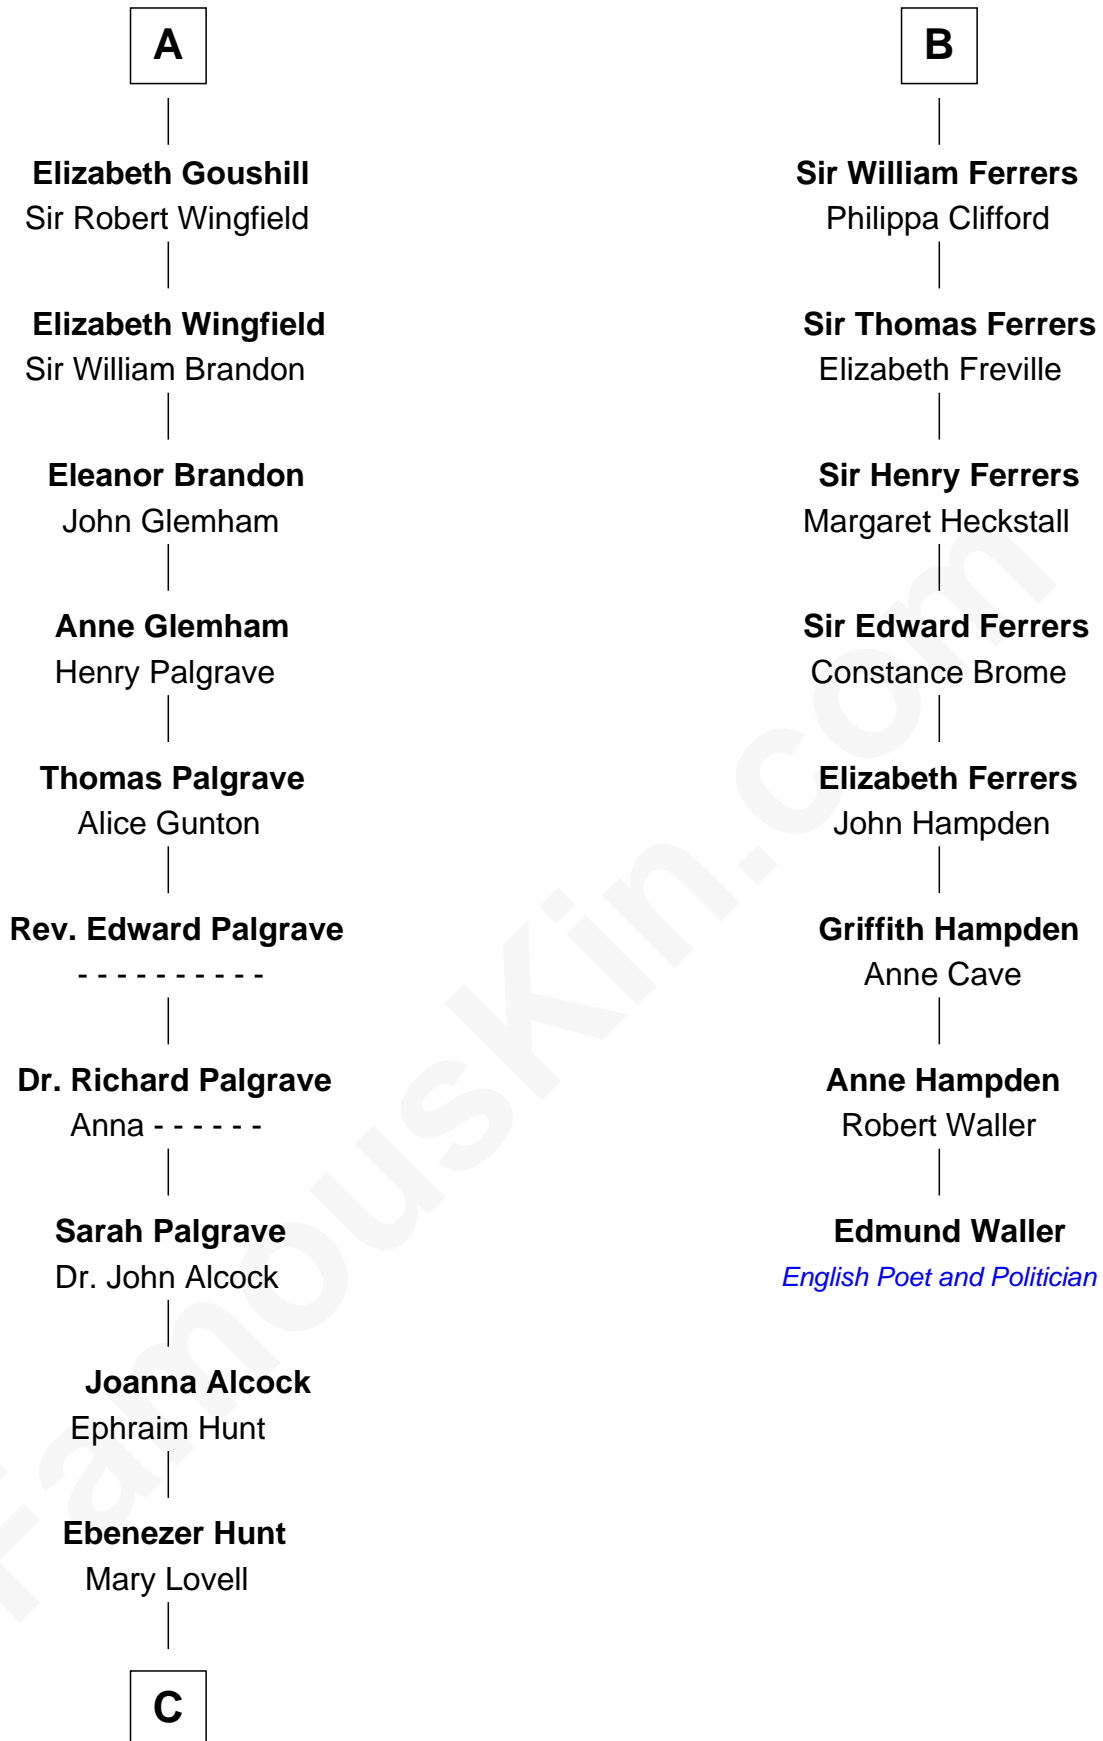

# FamousKin.com Relationship Chart of

**William Marsh Rice**

*Founder of Rice University*

14th cousin 7 times removed of

**Edmund Waller**

*English Poet and Politician*

**Richard de Clare**  
Amice of Gloucester

**C**

—  
**Mary Hunt**

John Holbrook

—  
**Hannah Holbrook**

Urban Bates

—  
**Sarah Bates**

David Rice

—  
**David Rice**

Patty Hall

—  
**William Marsh Rice**

*Founder of Rice University*

FamousKin.com