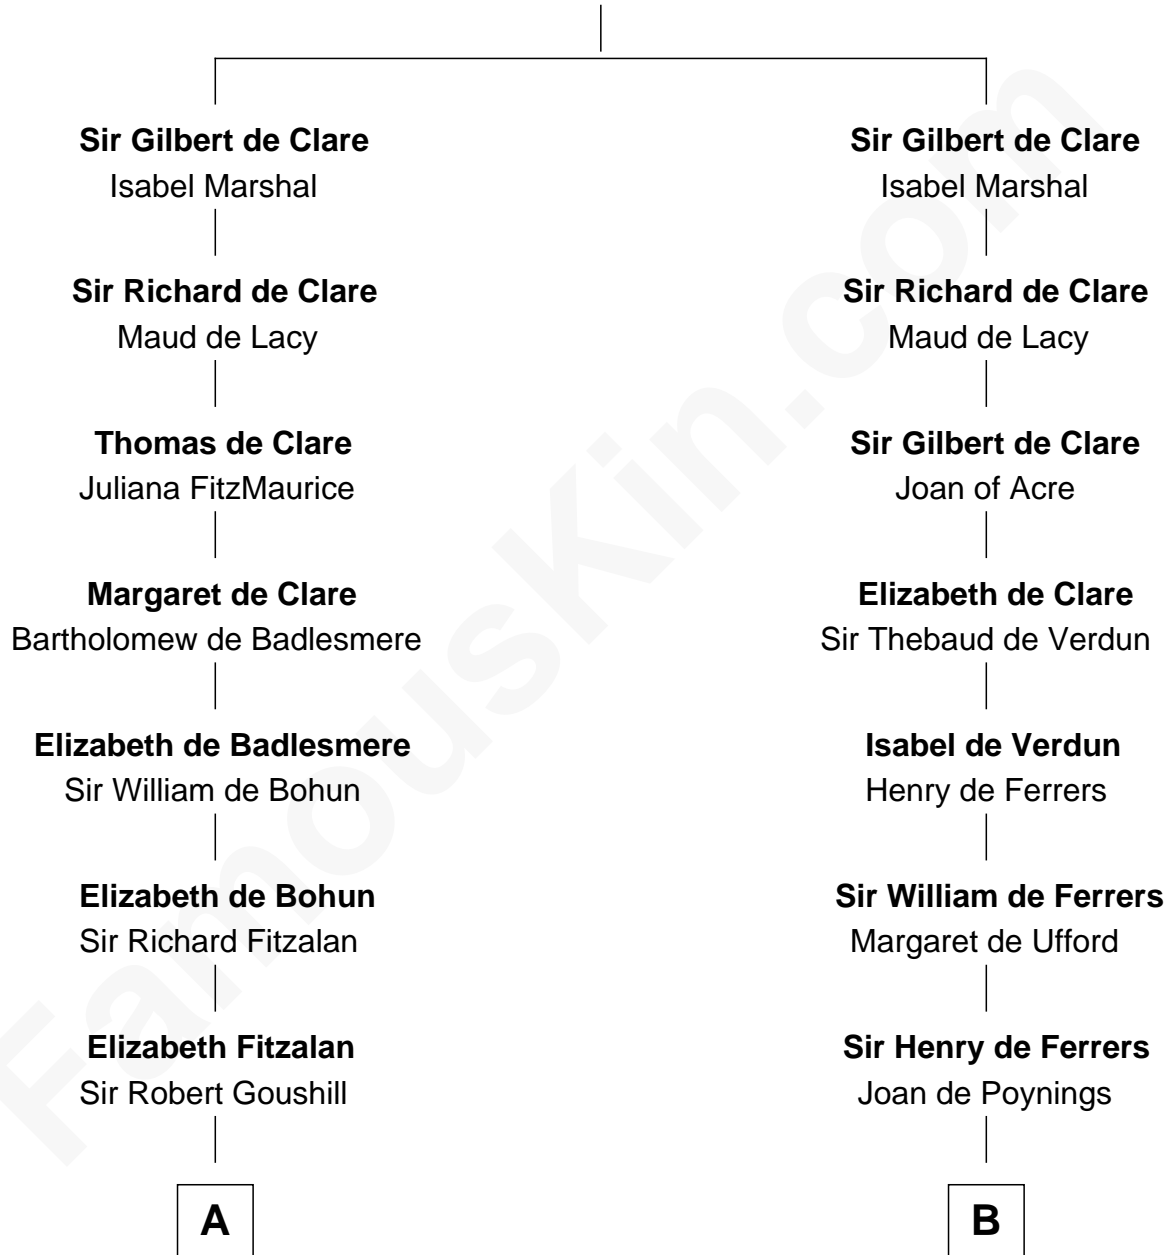

# FamousKin.com Relationship Chart of

**William Marsh Rice**

*Founder of Rice University*

14th cousin 7 times removed of

**Edmund Waller**

*English Poet and Politician*

**Richard de Clare**  
Amice of Gloucester

**C**

—  
**Mary Hunt**

John Holbrook

—  
**Hannah Holbrook**

Urban Bates

—  
**Sarah Bates**

David Rice

—  
**David Rice**

Patty Hall

—  
**William Marsh Rice**

*Founder of Rice University*

FamousKin.com