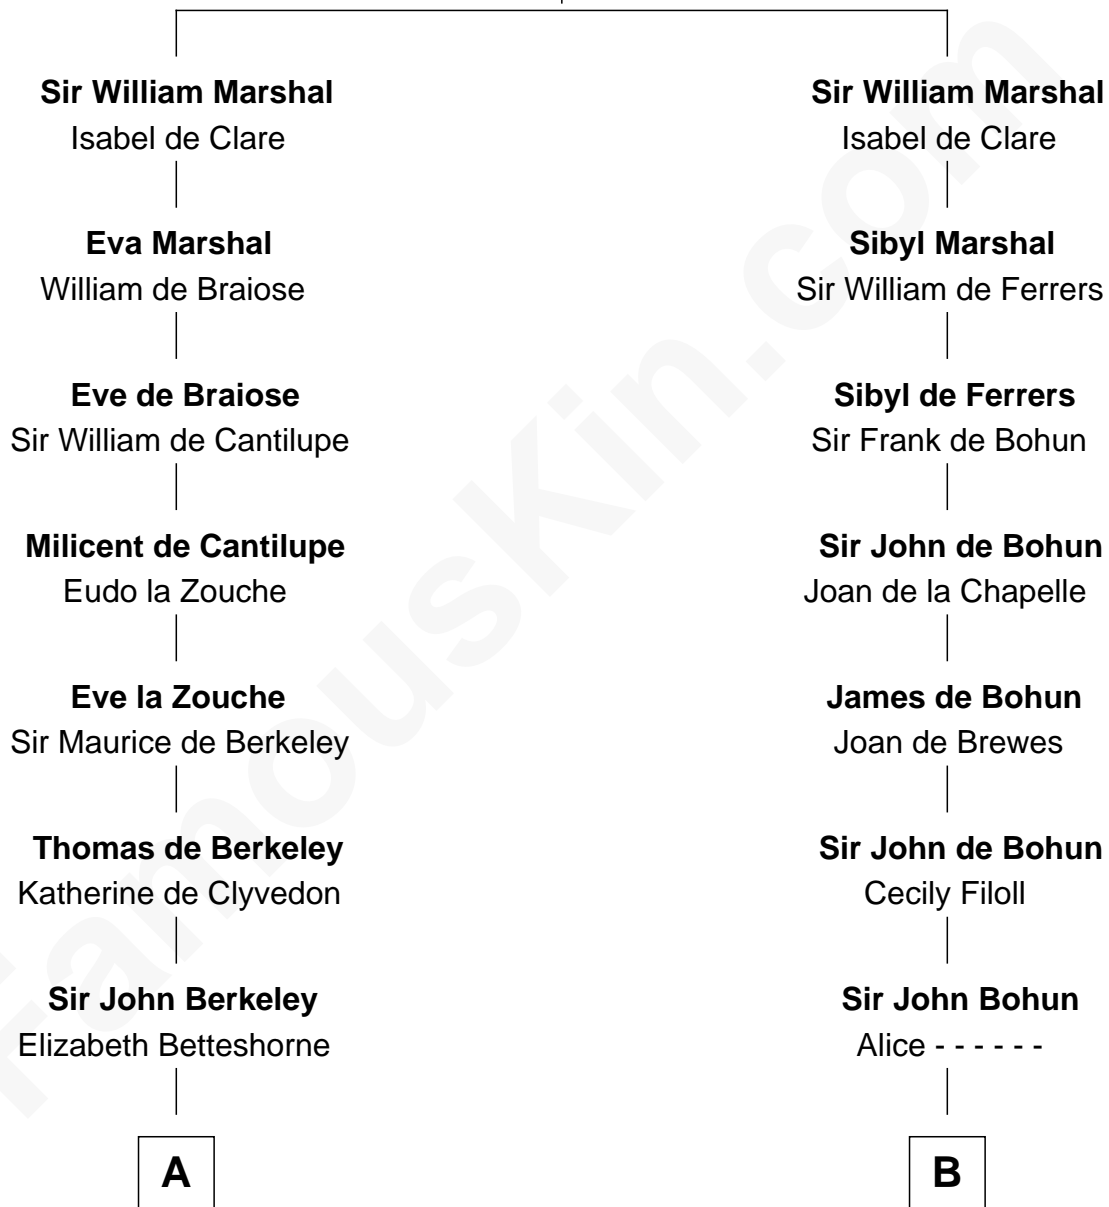

FamousKin.com Relationship Chart of

William Marsh Rice

Founder of Rice University

14th cousin 7 times removed of

Edmund Waller

English Poet and Politician

John FitzGilbert
Sybilla of Salisbury

C

John Holbrook

Mary Hunt

Hannah Holbrook

Urban Bates

Sarah Bates

David Rice

David Rice

Patty Hall

William Marsh Rice

Founder of Rice University

FamousKin.com