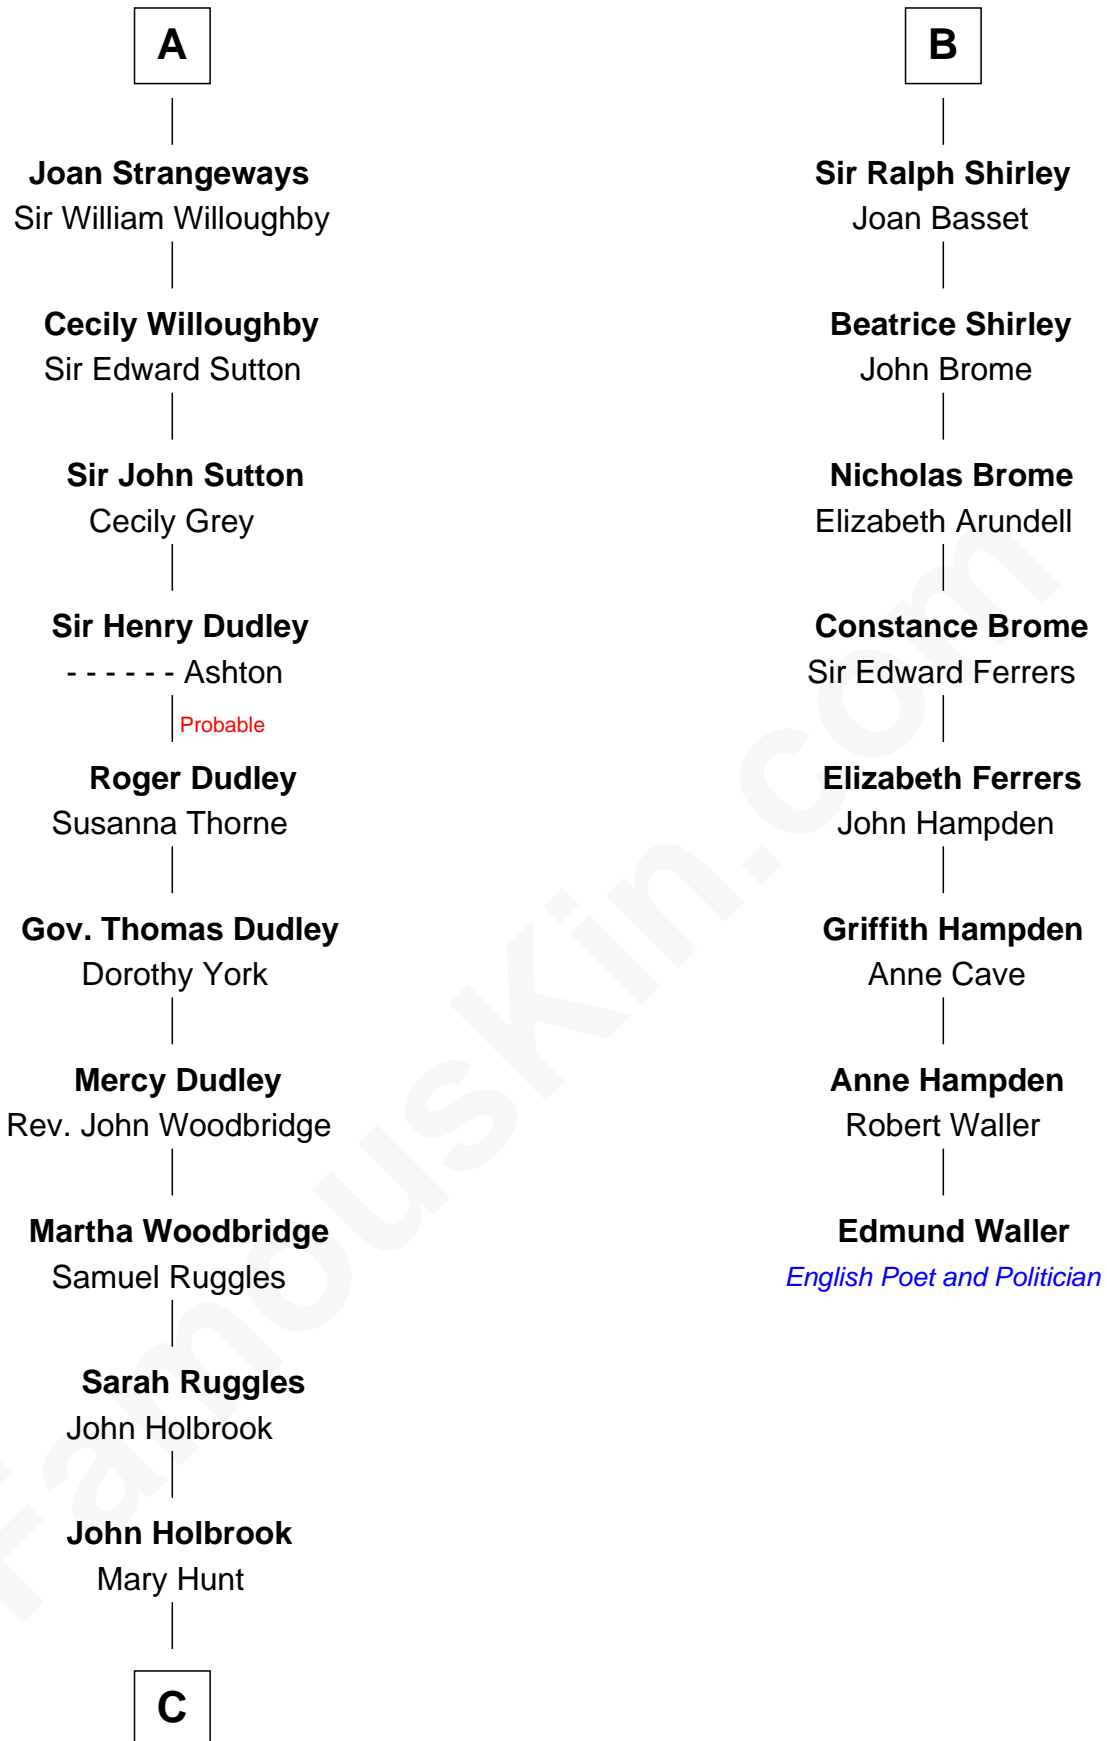

# FamousKin.com Relationship Chart of

**William Marsh Rice**

*Founder of Rice University*

14th cousin 6 times removed of

**Edmund Waller**

*English Poet and Politician*

**Ralph de Mainwaring**

Amice de Chester

Sir Hugh de Meynell

**Isabel de Meynell**

Sir Thomas de Shirley

**Sir Hugh Shirley**

Beatrice Brewes

**B**

**C**

—  
**Hannah Holbrook**

Urban Bates

—  
**Sarah Bates**

David Rice

—  
**David Rice**

Patty Hall

—  
**William Marsh Rice**

*Founder of Rice University*

FamousKin.com