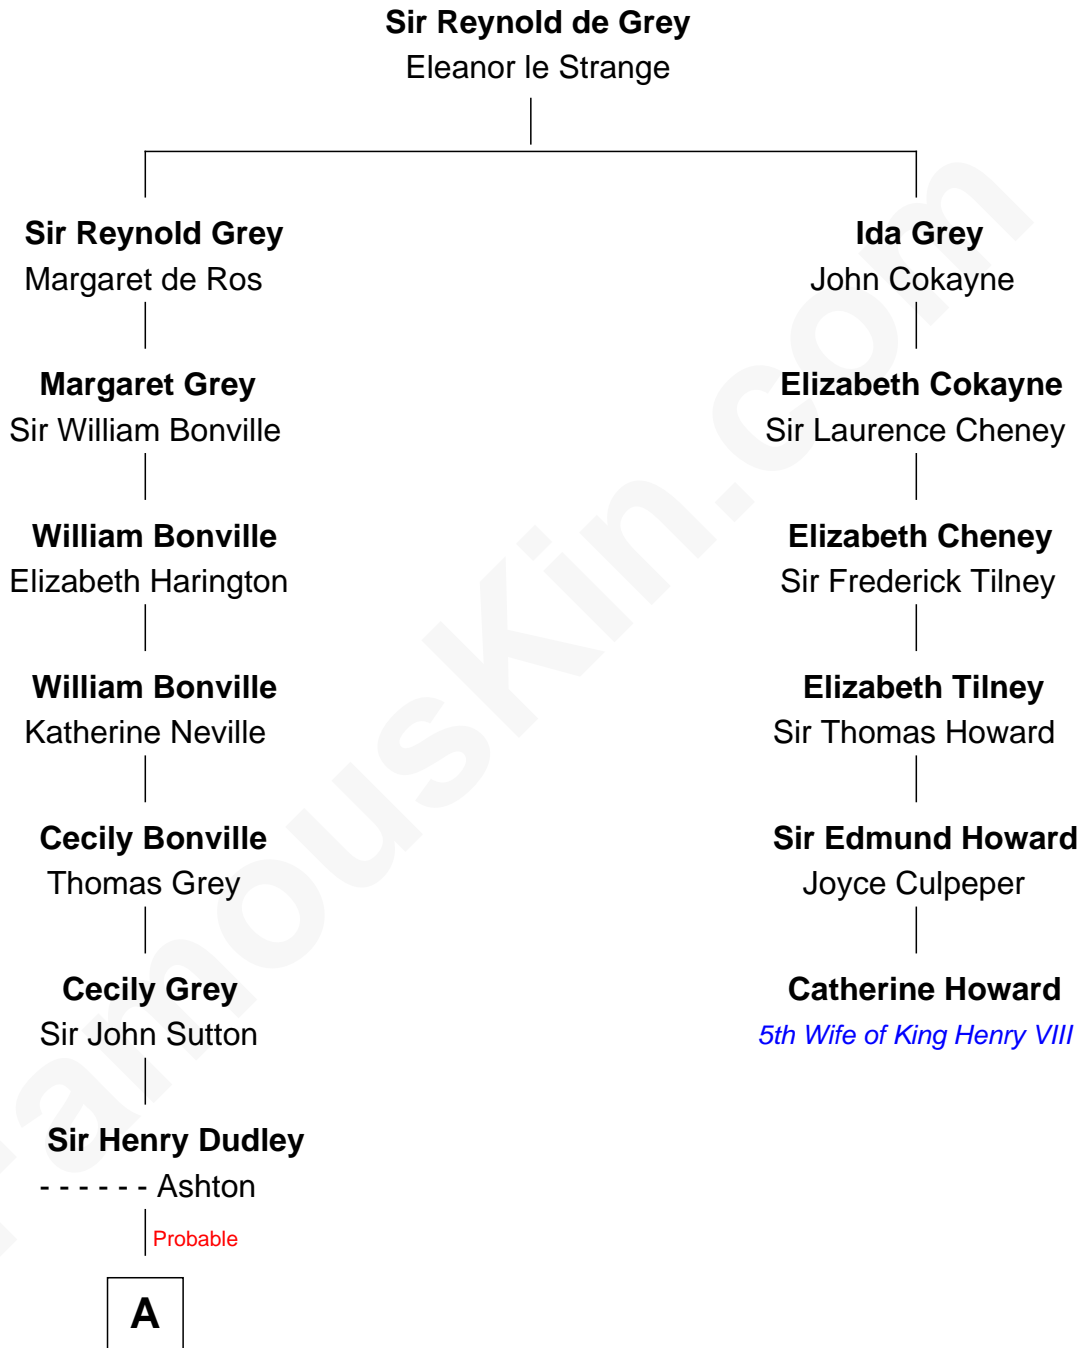

FamousKin.com Relationship Chart of

William Marsh Rice

Founder of Rice University

5th cousin 11 times removed of

Catherine Howard

5th Wife of King Henry VIII

A

Roger Dudley
Susanna Thorne

Gov. Thomas Dudley
Dorothy York

Mercy Dudley
Rev. John Woodbridge

Martha Woodbridge
Samuel Ruggles

Sarah Ruggles
John Holbrook

John Holbrook
Mary Hunt

Hannah Holbrook
Urban Bates

Sarah Bates
David Rice

David Rice
Patty Hall

William Marsh Rice
Founder of Rice University