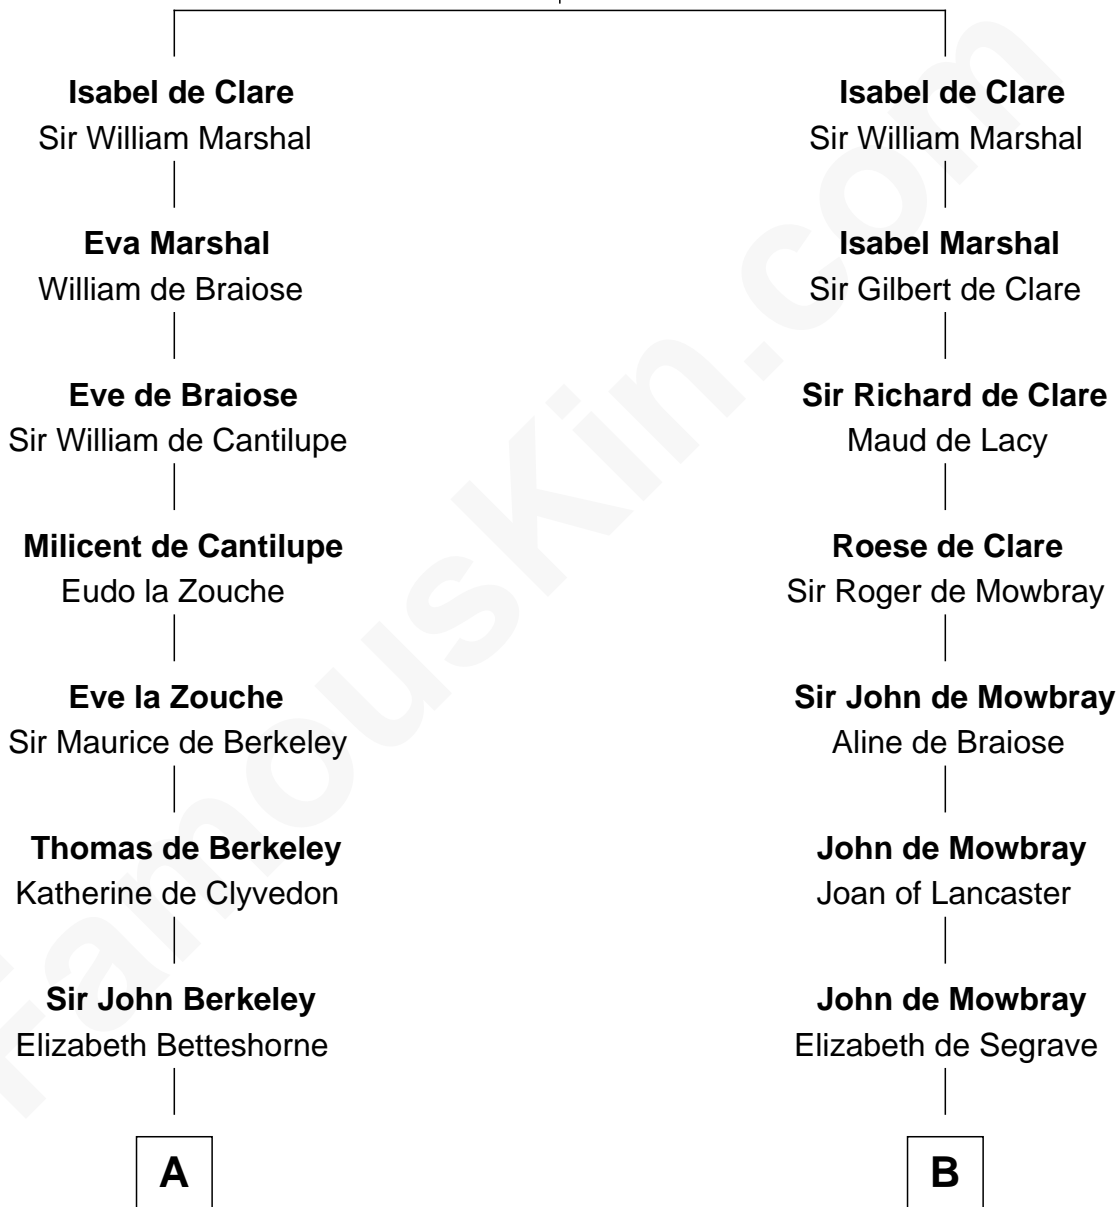

FamousKin.com Relationship Chart of

William Marsh Rice

Founder of Rice University

12th cousin 9 times removed of

Catherine Howard

5th Wife of King Henry VIII

Richard de Clare

Aoife MacMurrough

Patty Hall

—
William Marsh Rice

Founder of Rice University

FamousKin.com