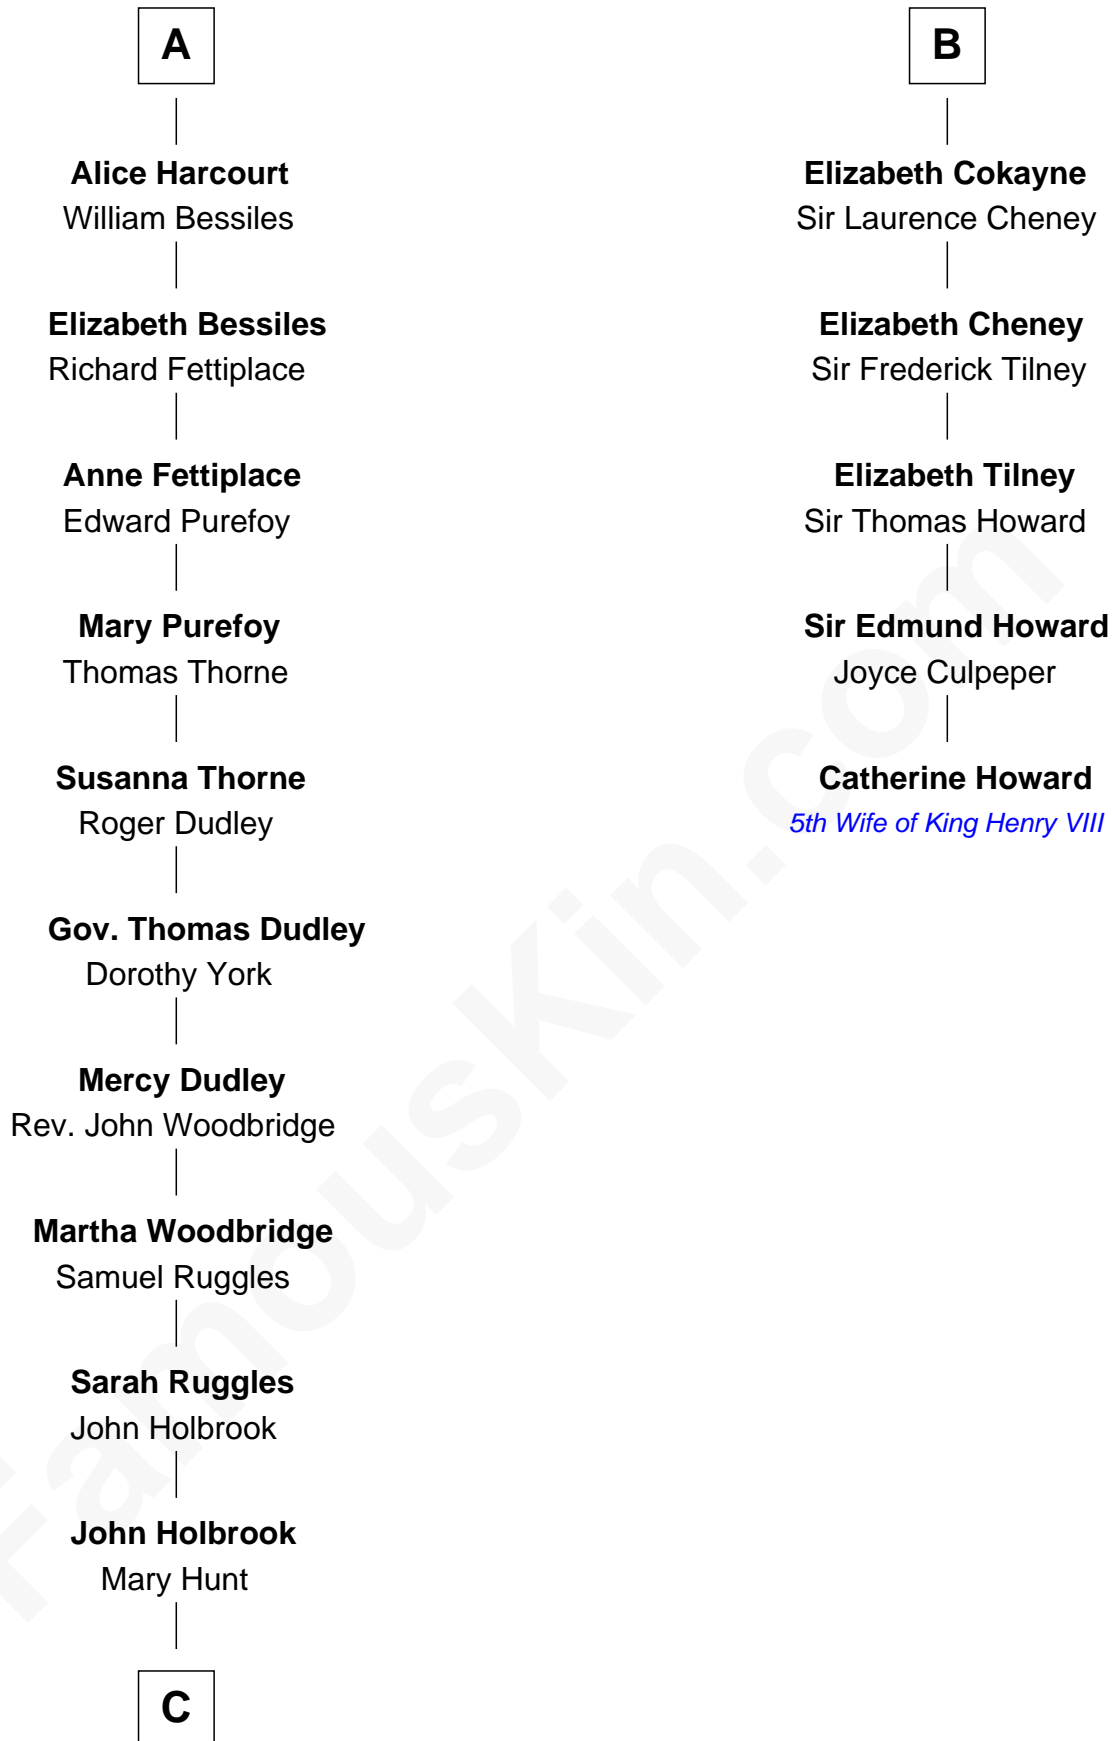

FamousKin.com Relationship Chart of

William Marsh Rice

Founder of Rice University

11th cousin 9 times removed of

Catherine Howard

5th Wife of King Henry VIII

Robert Fitzwalter

Rohese - - - - -