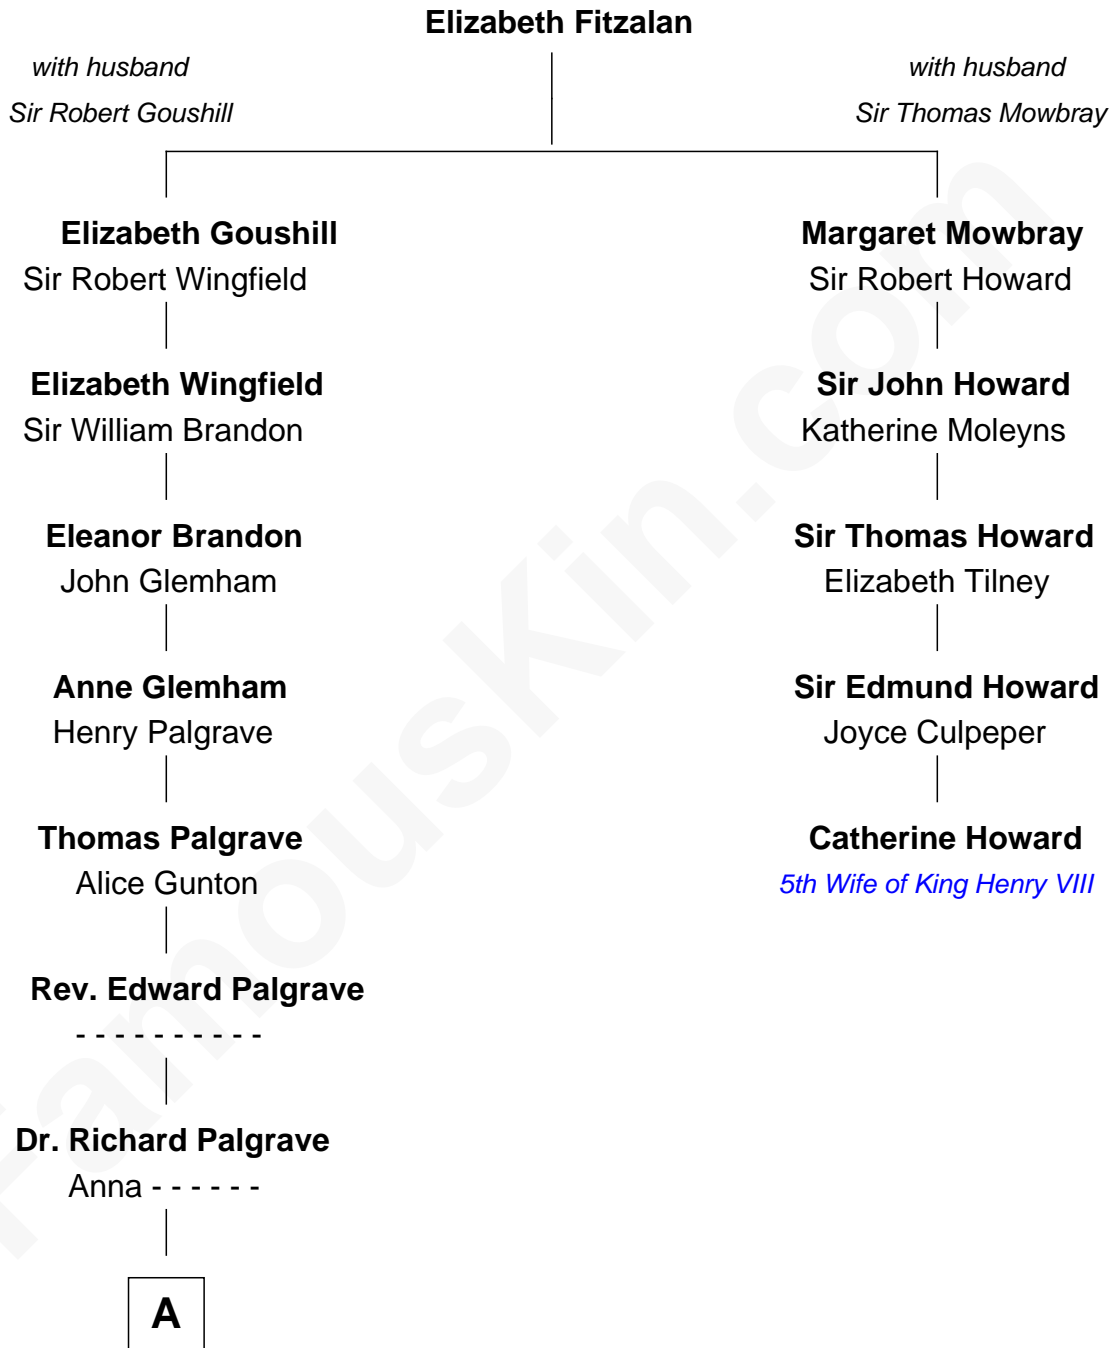

# FamousKin.com Relationship Chart of

**William Marsh Rice**  
*Founder of Rice University*

4th cousin 10 times removed of

**Catherine Howard**  
*5th Wife of King Henry VIII*

**A**

—  
**Sarah Palgrave**

Dr. John Alcock

—  
**Joanna Alcock**

Ephraim Hunt

—  
**Ebenezer Hunt**

Mary Lovell

—  
**Mary Hunt**

John Holbrook

—  
**Hannah Holbrook**

Urban Bates