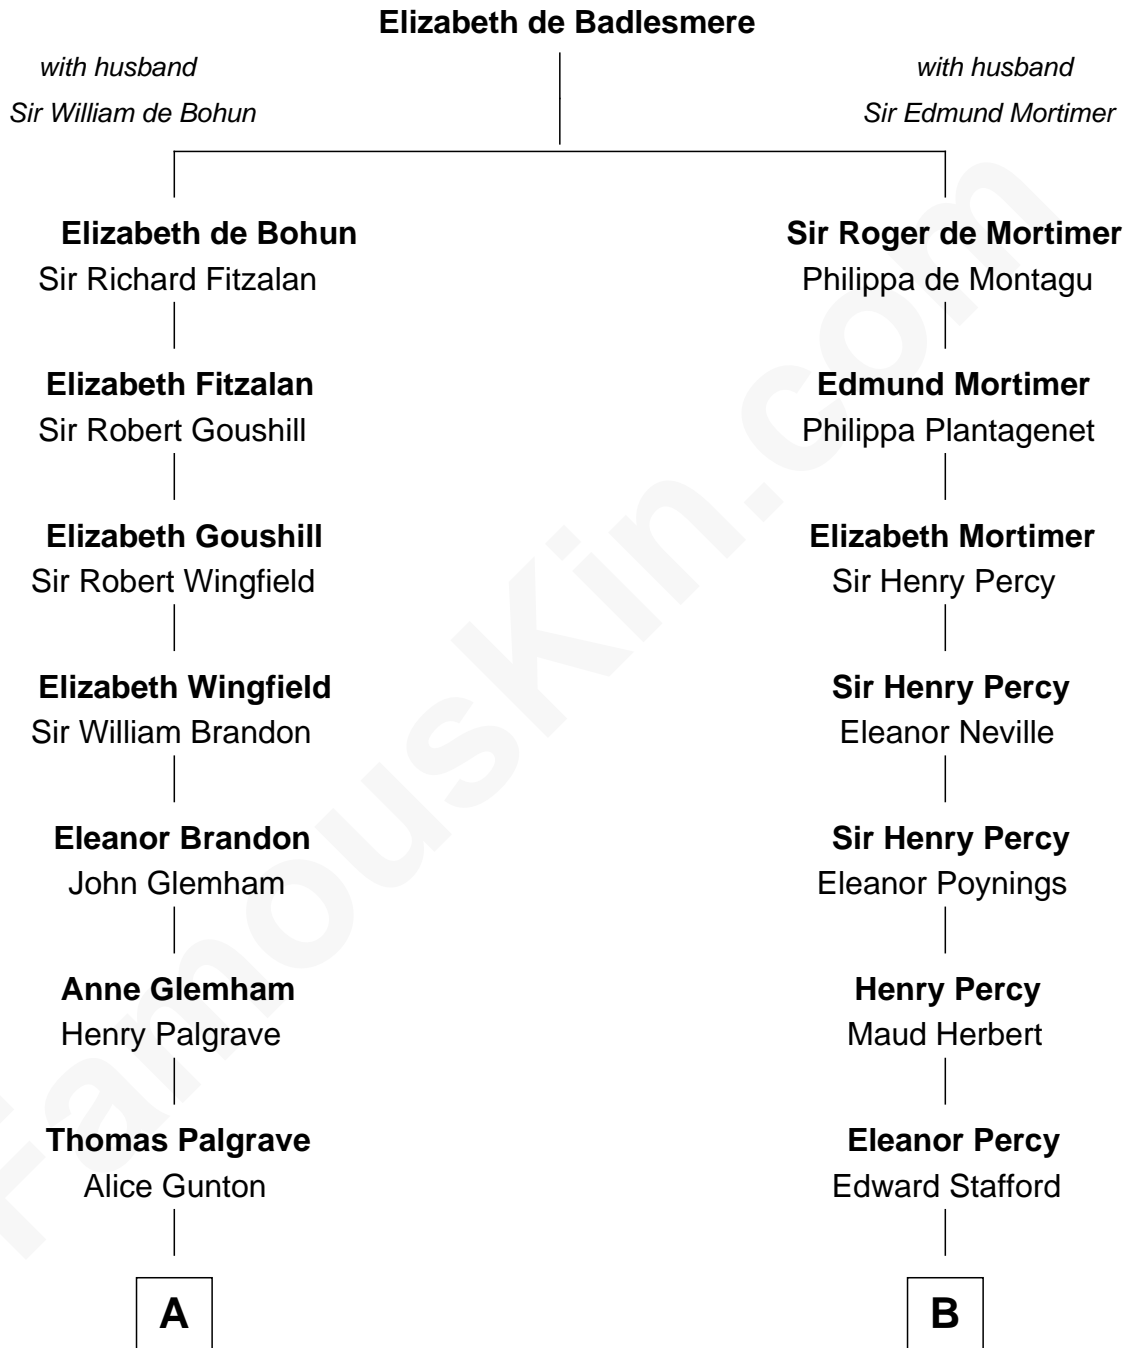

# FamousKin.com Relationship Chart of

**William Marsh Rice**

*Founder of Rice University*

16th cousin 4 times removed of

**Admiral Richard Byrd**

*Polar Explorer*

**C**

**Richard Evelyn Byrd**

Anne Harrison

**Col. William Byrd**

Jane Meriwether Rivers

**Richard Evelyn Byrd**

Eleanor Bolling Flood

**Admiral Richard Byrd**

*Polar Explorer*

FamousKin.com