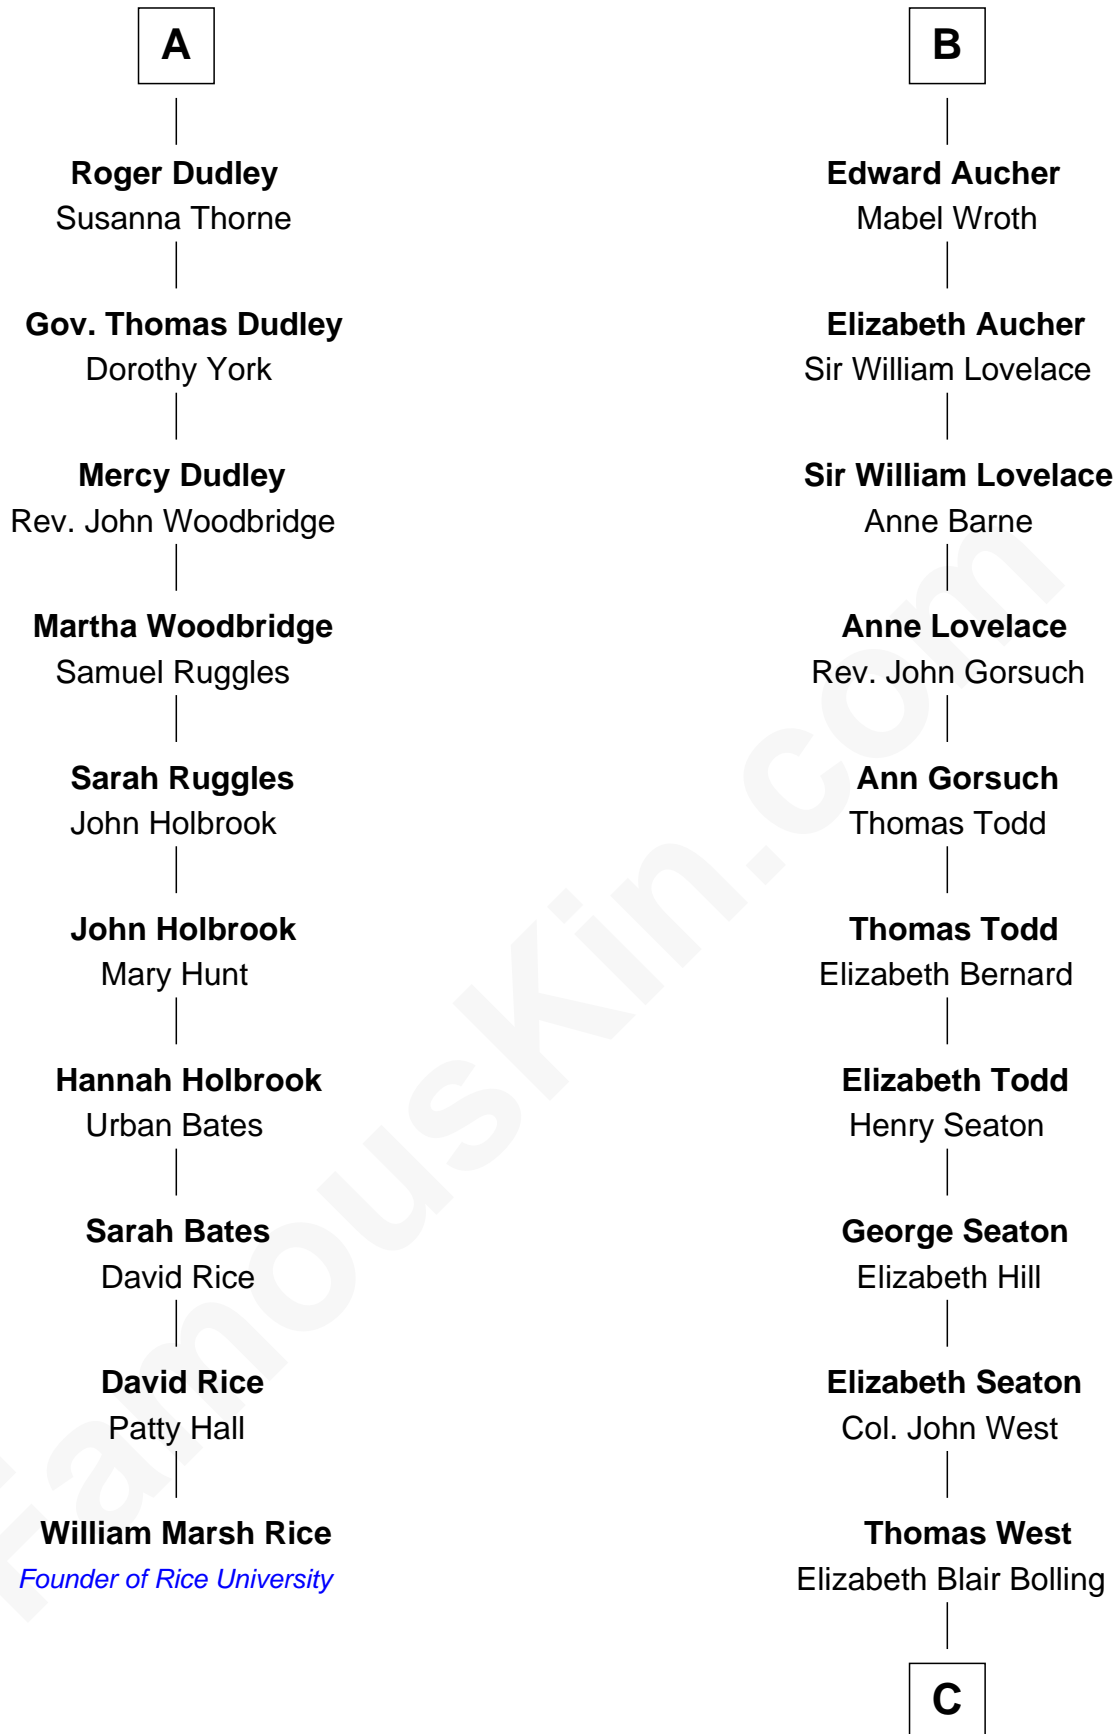

FamousKin.com Relationship Chart of

William Marsh Rice
Founder of Rice University

16th cousin 5 times removed of

Admiral Richard Byrd
Polar Explorer

C

Eliza Bolling West
Dr. Joel Walker Flood

Col. Henry De La Warr Flood
Mary Elizabeth Trent

Joel Walker Flood
Ella Faulkner

Eleanor Bolling Flood
Richard Evelyn Byrd

Admiral Richard Byrd
Polar Explorer

FamousKin.com