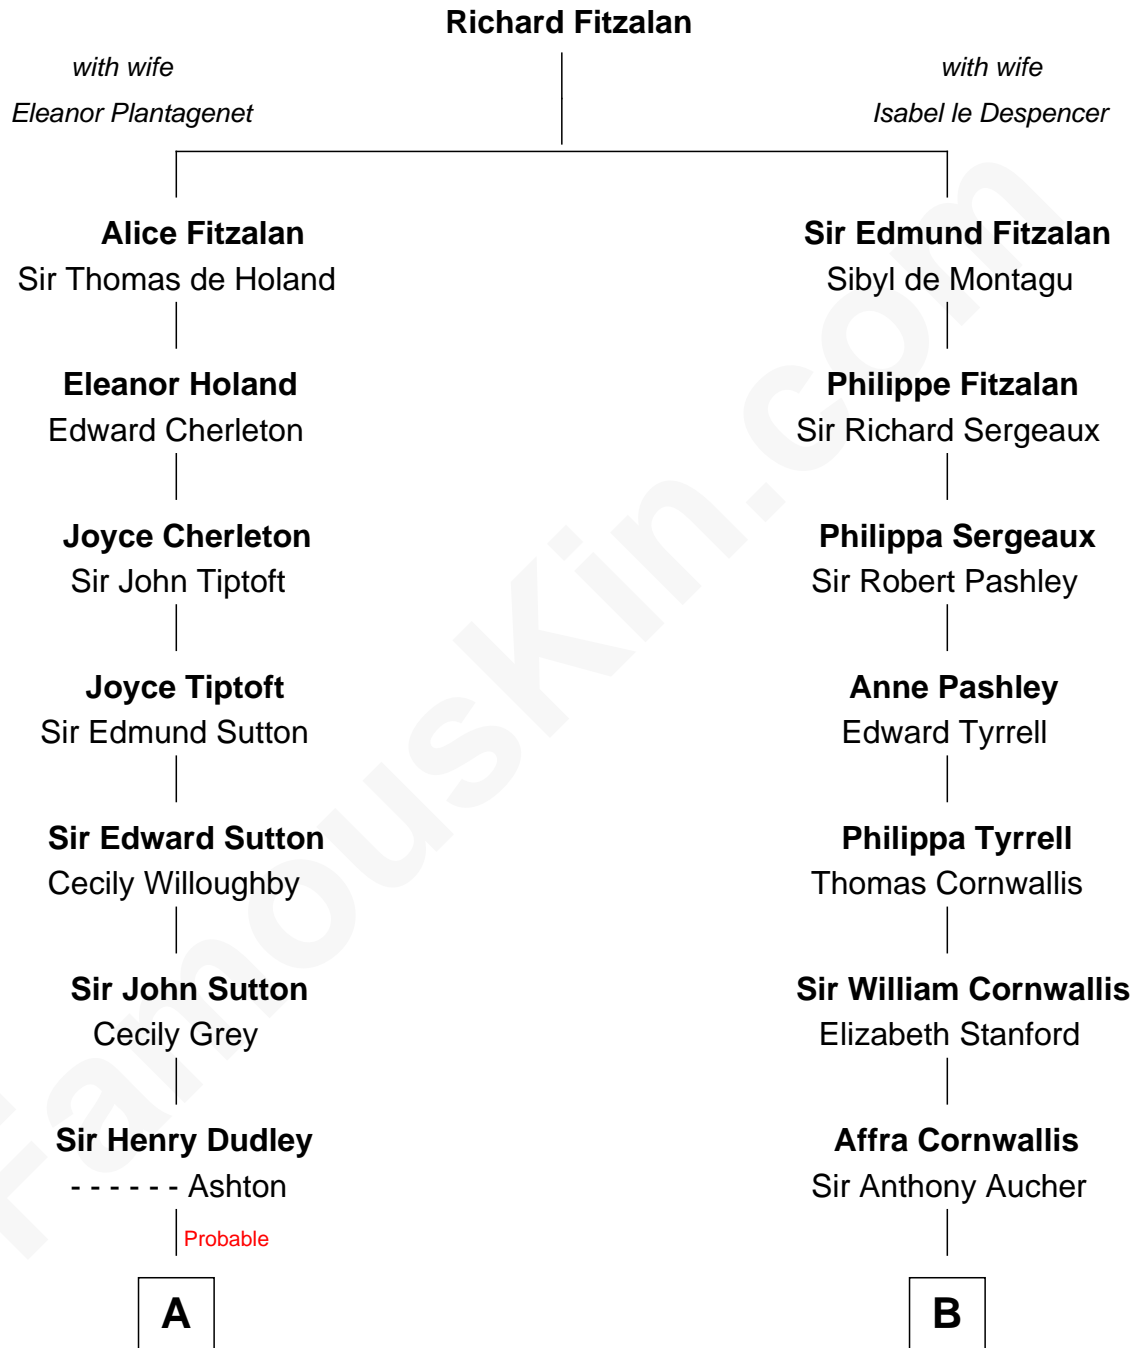

FamousKin.com Relationship Chart of

William Marsh Rice
Founder of Rice University

16th cousin 5 times removed of

Admiral Richard Byrd
Polar Explorer

C

Eliza Bolling West
Dr. Joel Walker Flood

Col. Henry De La Warr Flood
Mary Elizabeth Trent

Joel Walker Flood
Ella Faulkner

Eleanor Bolling Flood
Richard Evelyn Byrd

Admiral Richard Byrd
Polar Explorer

FamousKin.com