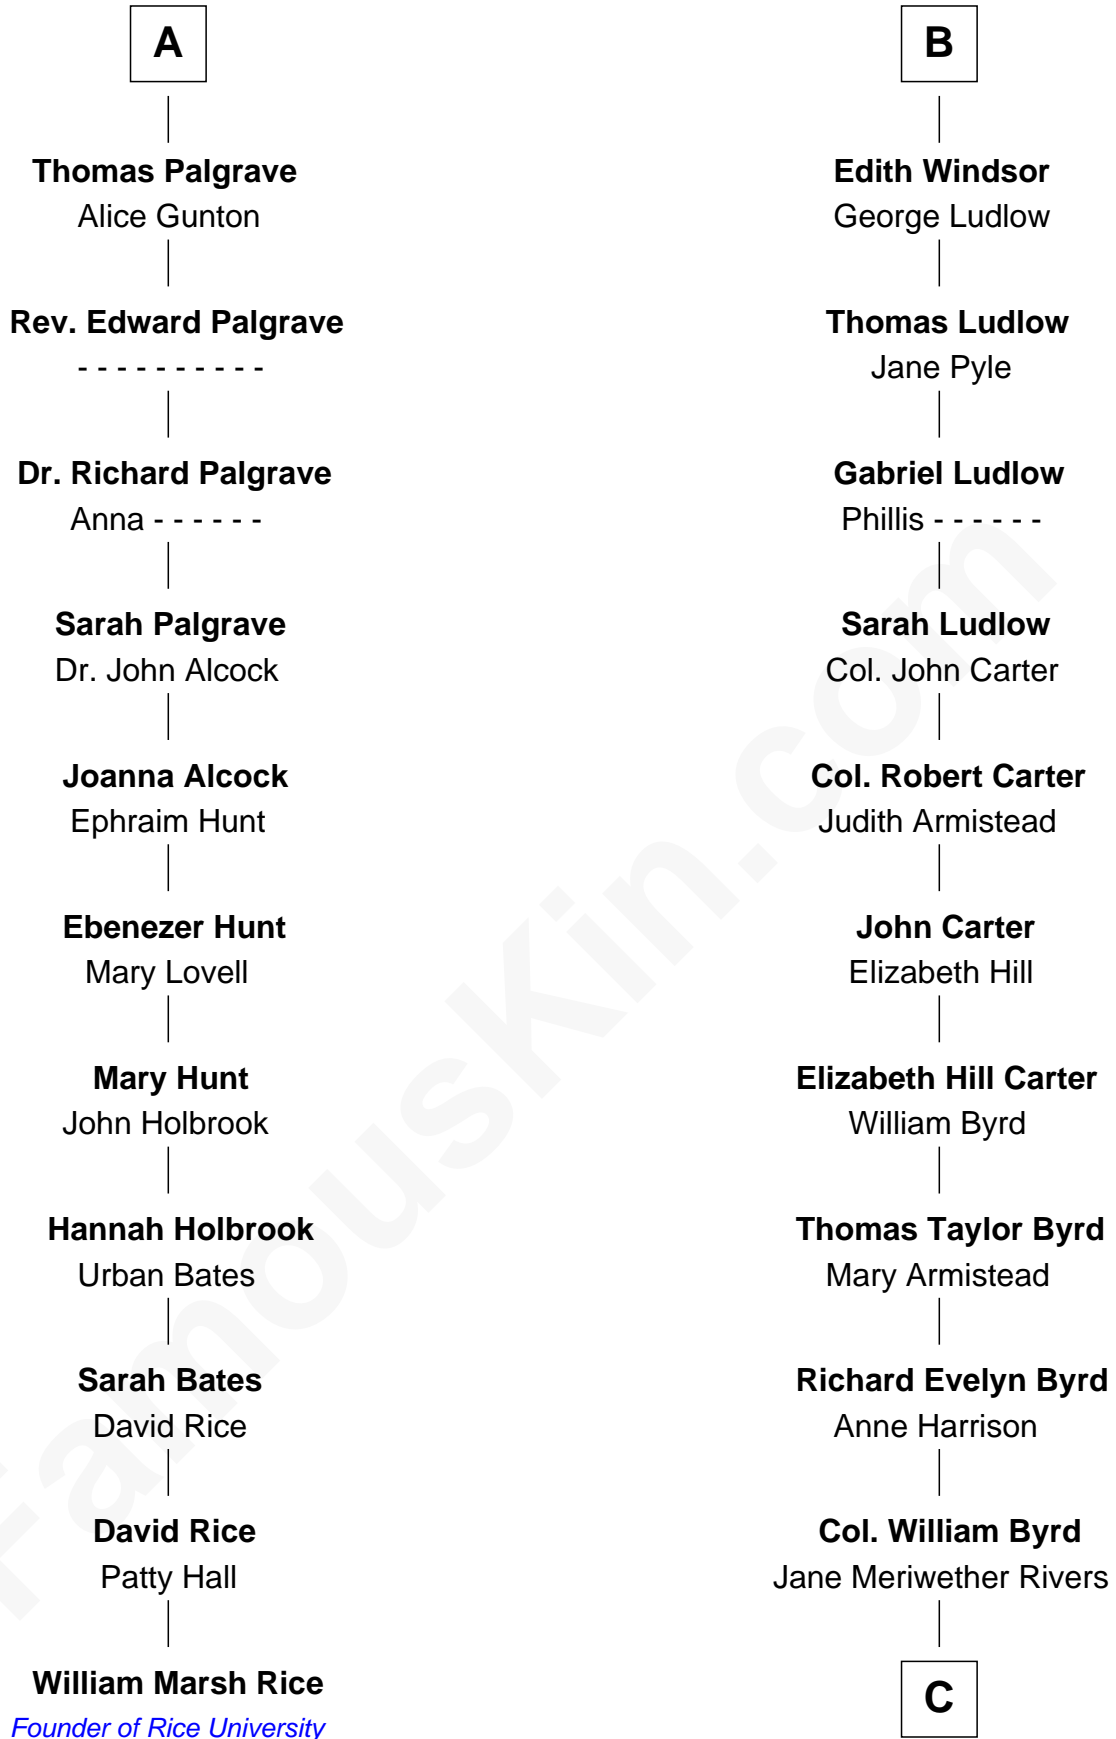

FamousKin.com Relationship Chart of

William Marsh Rice

Founder of Rice University

17th cousin 1 time removed of

Admiral Richard Byrd

Polar Explorer

Humphrey de Bohun

Elizabeth Plantagenet

Sir William de Bohun
Elizabeth de Badlesmere

Elizabeth de Bohun
Sir Richard Fitzalan

Elizabeth Fitzalan
Sir Robert Goushill

Elizabeth Goushill
Sir Robert Wingfield

Elizabeth Wingfield
Sir William Brandon

Eleanor Brandon
John Glemham

Anne Glemham
Henry Palgrave

A

Margaret de Bohun
Sir Hugh de Courtnay

Elizabeth de Courtnay
Sir Andrew Luttrell

Sir Hugh Luttrell
Catherine de Beaumont

Elizabeth Luttrell
John Stratton

Elizabeth Stratton
John Andrews

Elizabeth Andrews
Sir Thomas de Windsor

Sir Andrews de Windsor
Elizabeth Blount

B

C

Richard Evelyn Byrd
Eleanor Bolling Flood

Admiral Richard Byrd
Polar Explorer

FamousKin.com