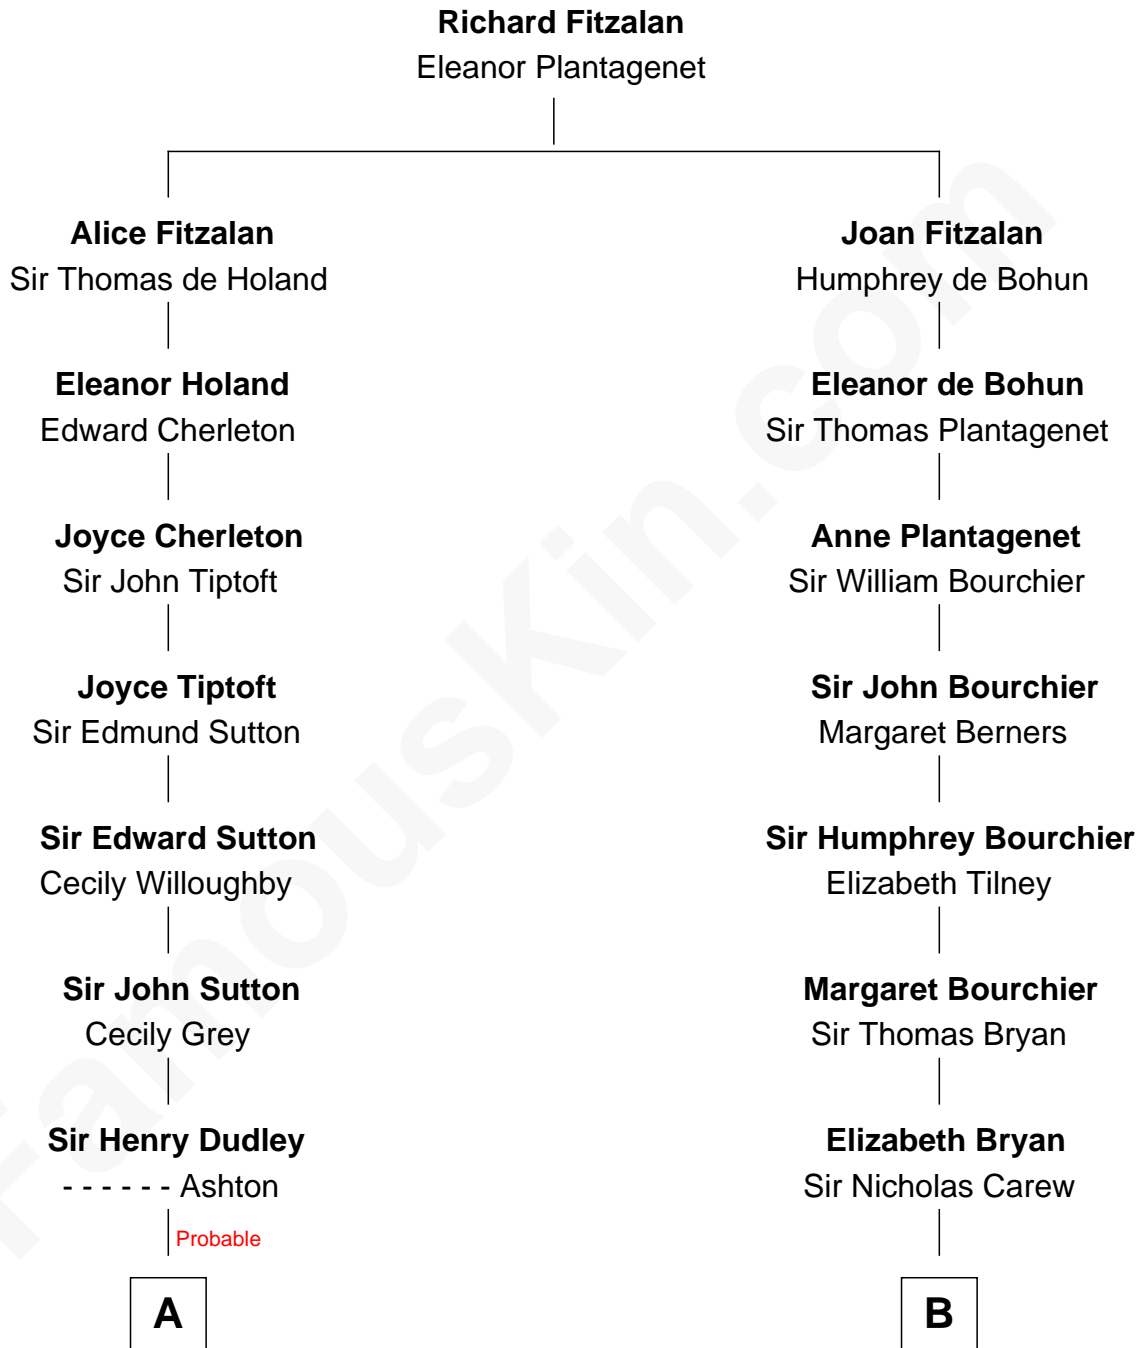

FamousKin.com
Relationship Chart of
William Marsh Rice
Founder of Rice University

14th cousin 2 times removed of

Robert Treat Paine
Signer of the Declaration of Independence

A

Roger Dudley
Susanna Thorne

Gov. Thomas Dudley
Dorothy York

Mercy Dudley
Rev. John Woodbridge

Martha Woodbridge
Samuel Ruggles

Sarah Ruggles
John Holbrook

John Holbrook
Mary Hunt

Hannah Holbrook
Urban Bates

Sarah Bates
David Rice

David Rice
Patty Hall

William Marsh Rice
Founder of Rice University