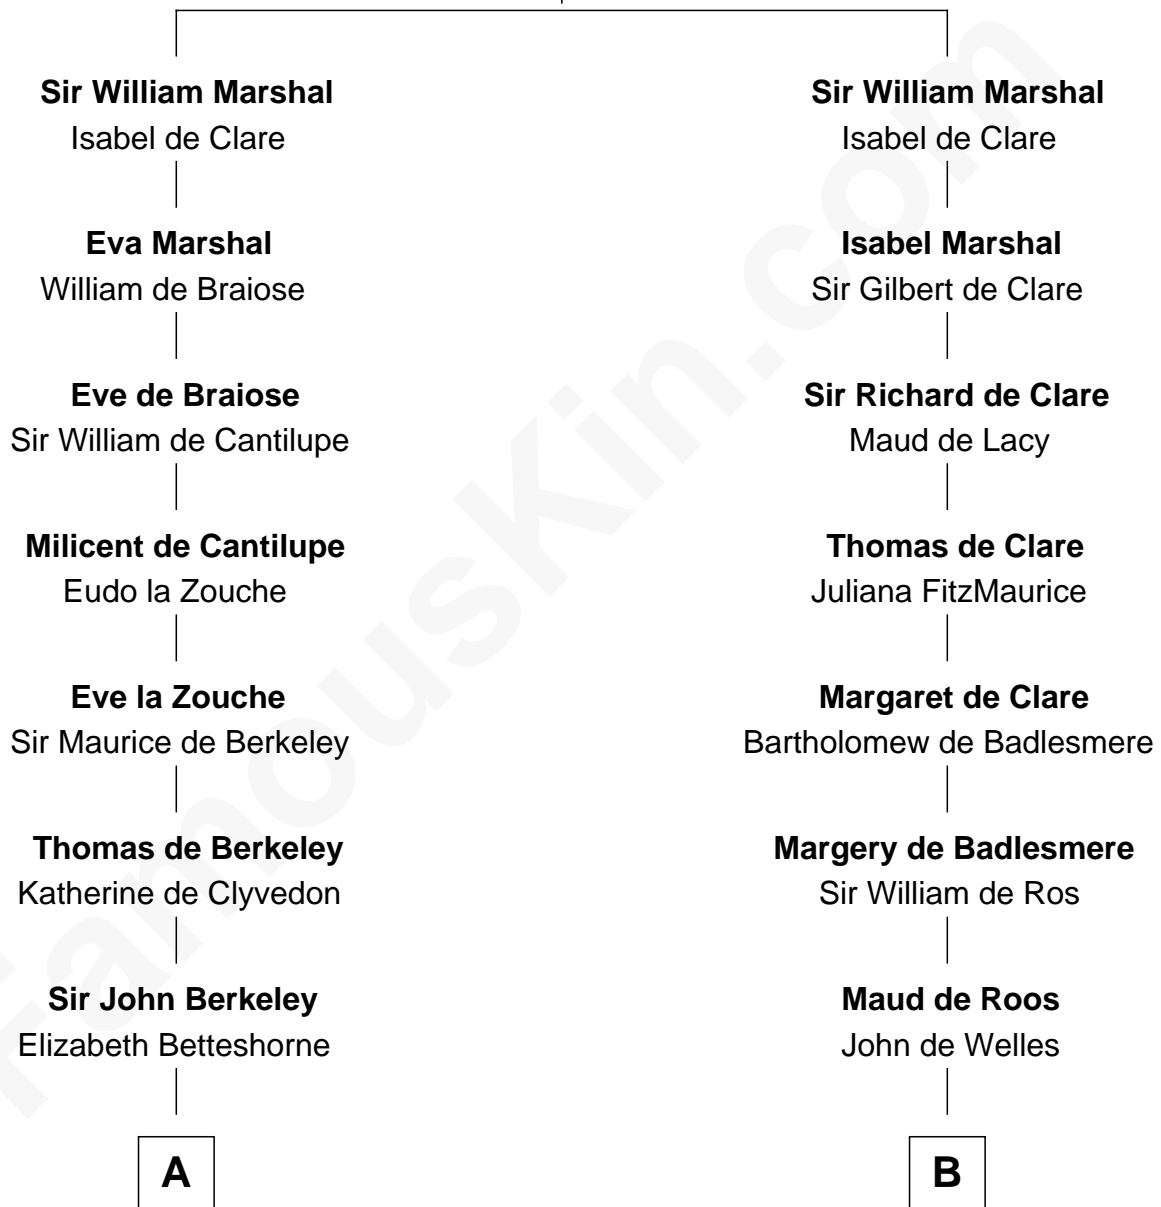

# FamousKin.com Relationship Chart of

**William Marsh Rice**

*Founder of Rice University*

19th cousin 2 times removed of

**Robert Treat Paine**

*Signer of the Declaration of Independence*

**John FitzGilbert**  
Sybilla of Salisbury

**C**

**John Holbrook**

Mary Hunt

**Hannah Holbrook**

Urban Bates

**Sarah Bates**

David Rice

**David Rice**

Patty Hall

**William Marsh Rice**

*Founder of Rice University*

**D**

**Abigail Willard**

Rev. Samuel Treat

**Eunice Treat**

Thomas Paine