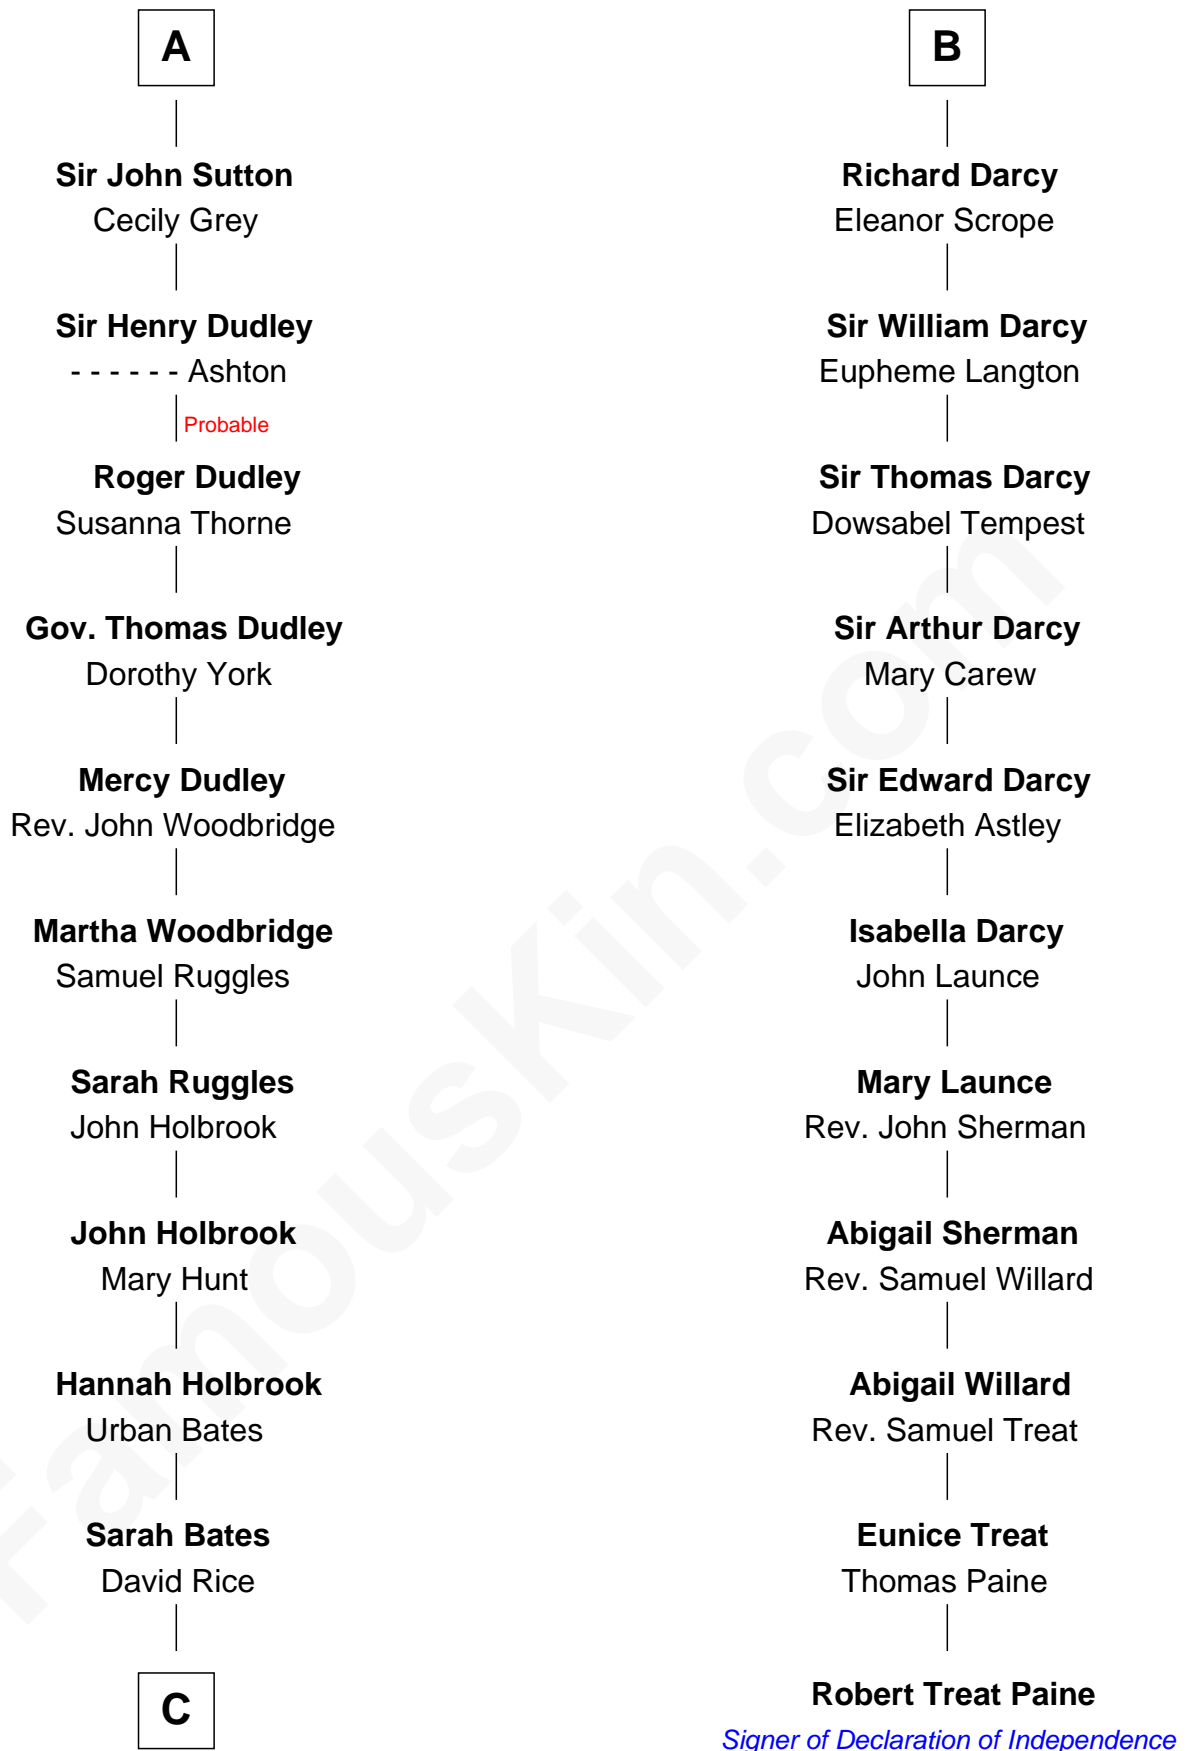

# FamousKin.com Relationship Chart of

**William Marsh Rice**

*Founder of Rice University*

17th cousin 1 time removed of

**Robert Treat Paine**

*Signer of the Declaration of Independence*

**Sir William de Ferrers**

Margaret de Quincy

**C**

—  
**David Rice**

Patty Hall

—  
**William Marsh Rice**

*Founder of Rice University*

FamousKin.com