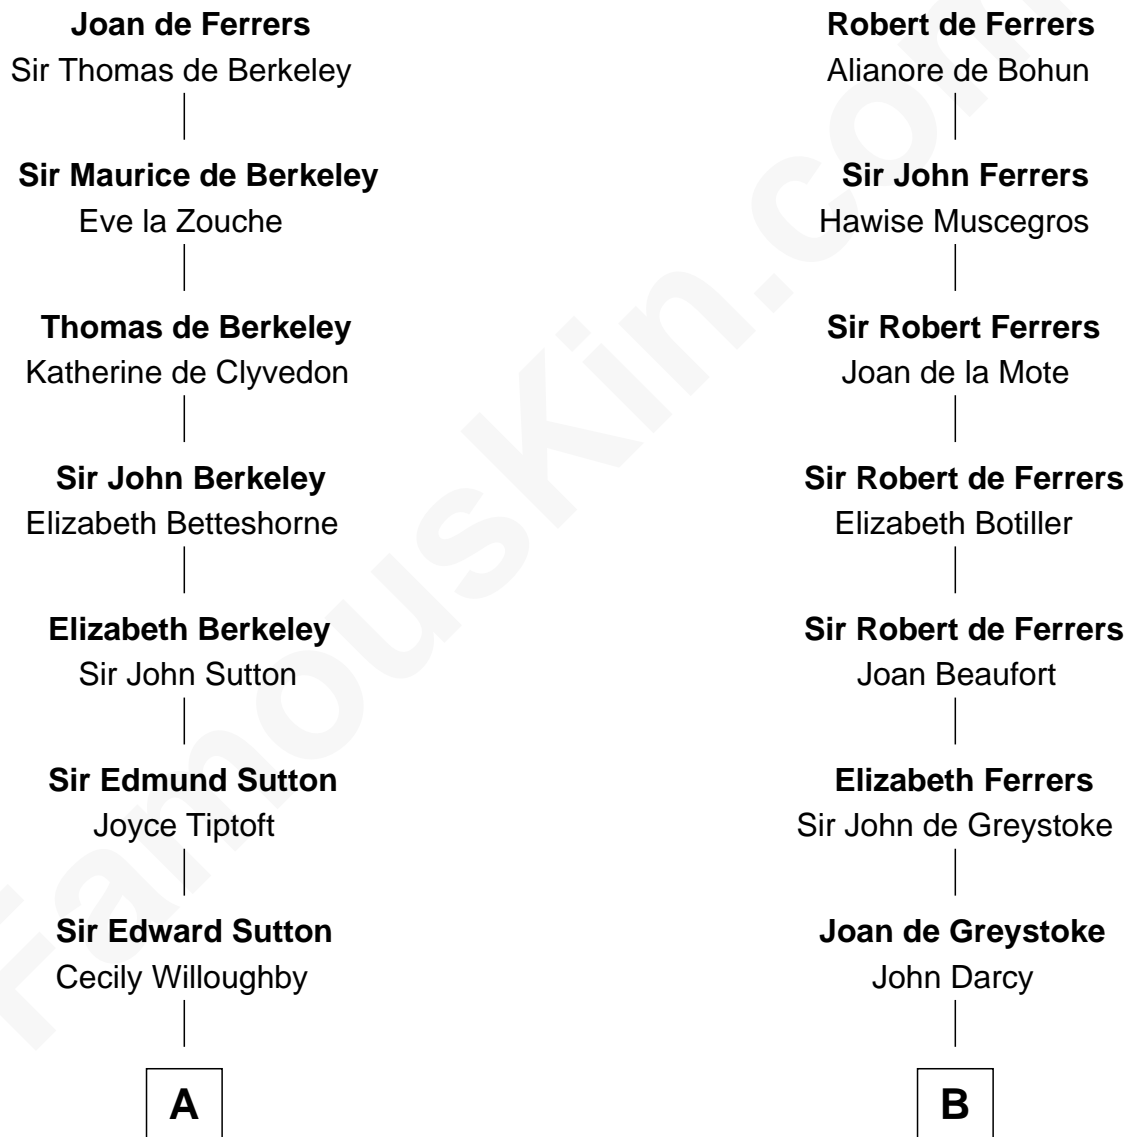

# FamousKin.com Relationship Chart of

**William Marsh Rice**

*Founder of Rice University*

17th cousin 1 time removed of

**Robert Treat Paine**

*Signer of the Declaration of Independence*

**Sir William de Ferrers**

Margaret de Quincy

**C**

—  
**David Rice**

Patty Hall

—  
**William Marsh Rice**

*Founder of Rice University*

FamousKin.com