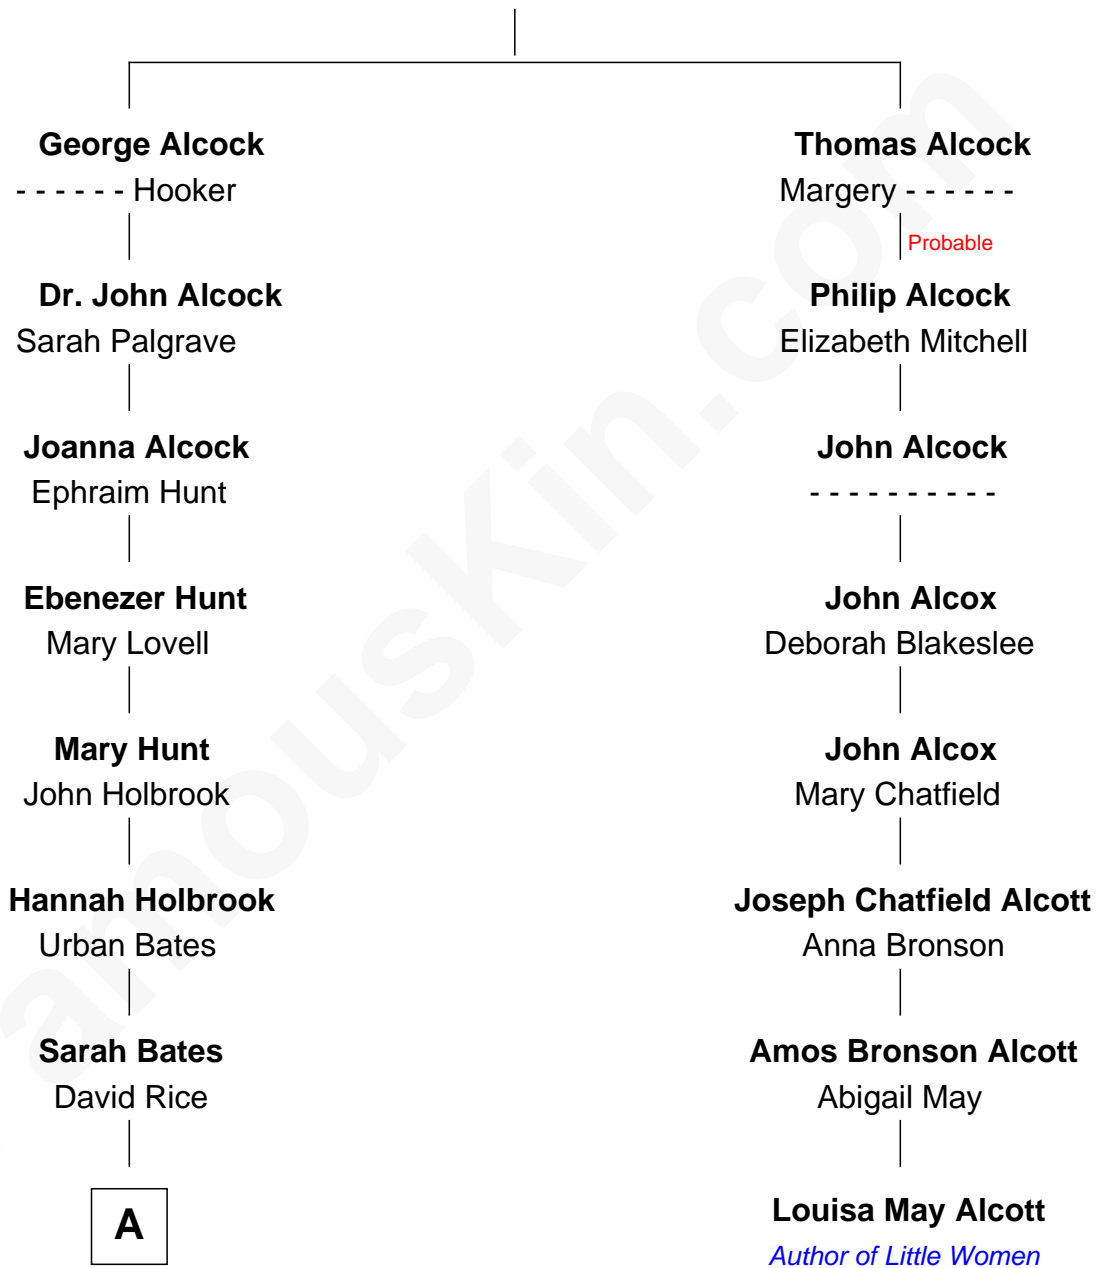

FamousKin.com Relationship Chart of

William Marsh Rice
Founder of Rice University

7th cousin 1 time removed of

Louisa May Alcott
Author of Little Women

----- Alcock

A

—
David Rice
Patty Hall

—
William Marsh Rice
Founder of Rice University

FamousKin.com