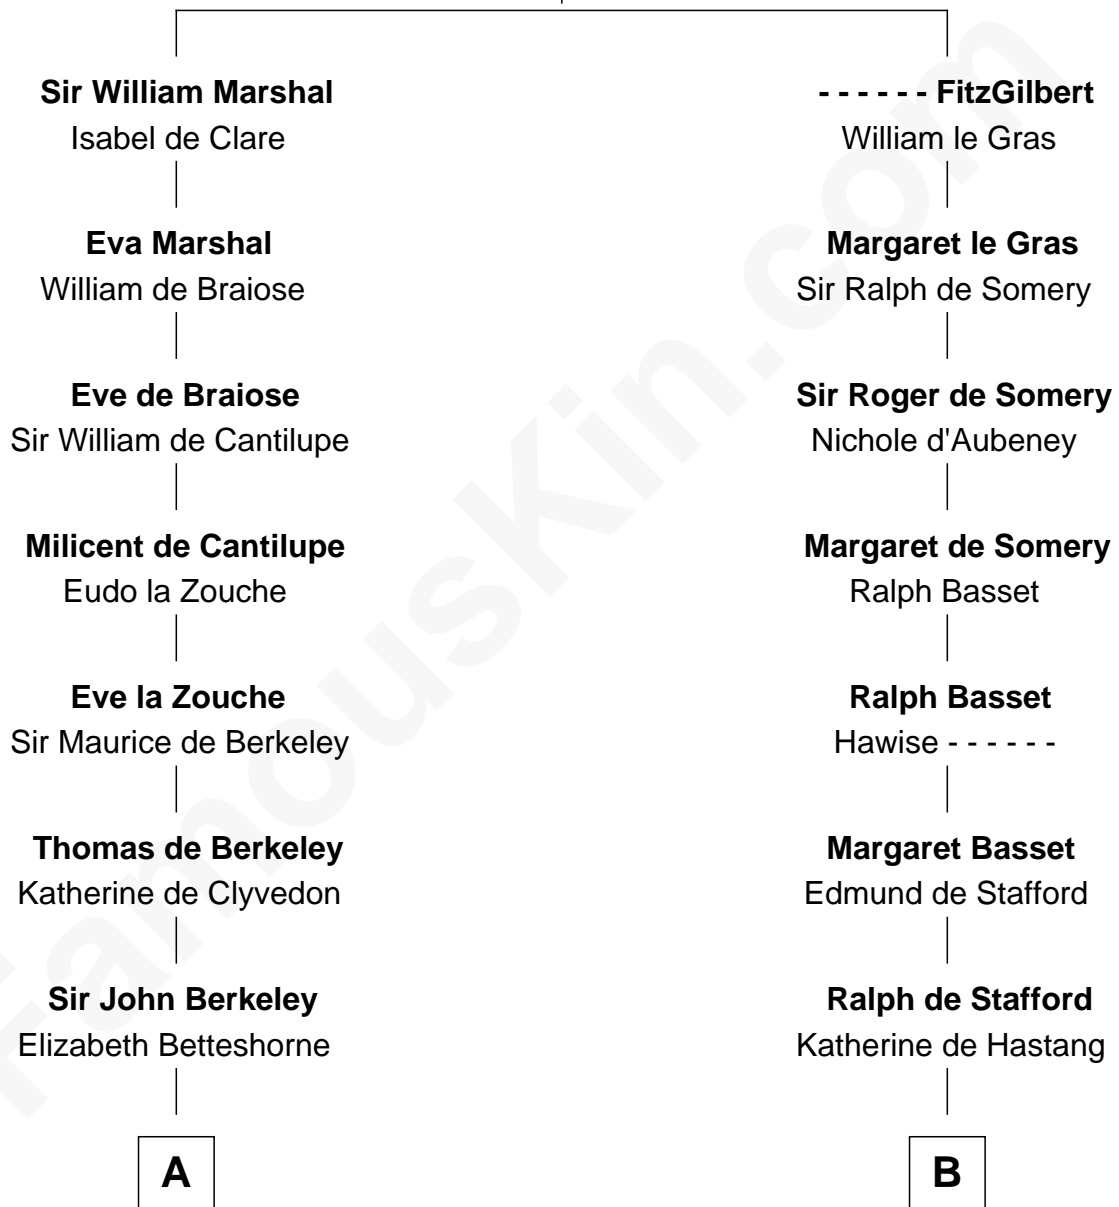

FamousKin.com Relationship Chart of

William Marsh Rice
Founder of Rice University

21st cousin of

Robert Townsend

Member of the Culper Spy Ring during the American Revolution

John FitzGilbert
Sybilla of Salisbury

C

John Holbrook

Mary Hunt

Hannah Holbrook

Urban Bates

Sarah Bates

David Rice

David Rice

Patty Hall

William Marsh Rice

Founder of Rice University

D

Job Almy

Mary Unthank

Audrey Almy

James Townsend