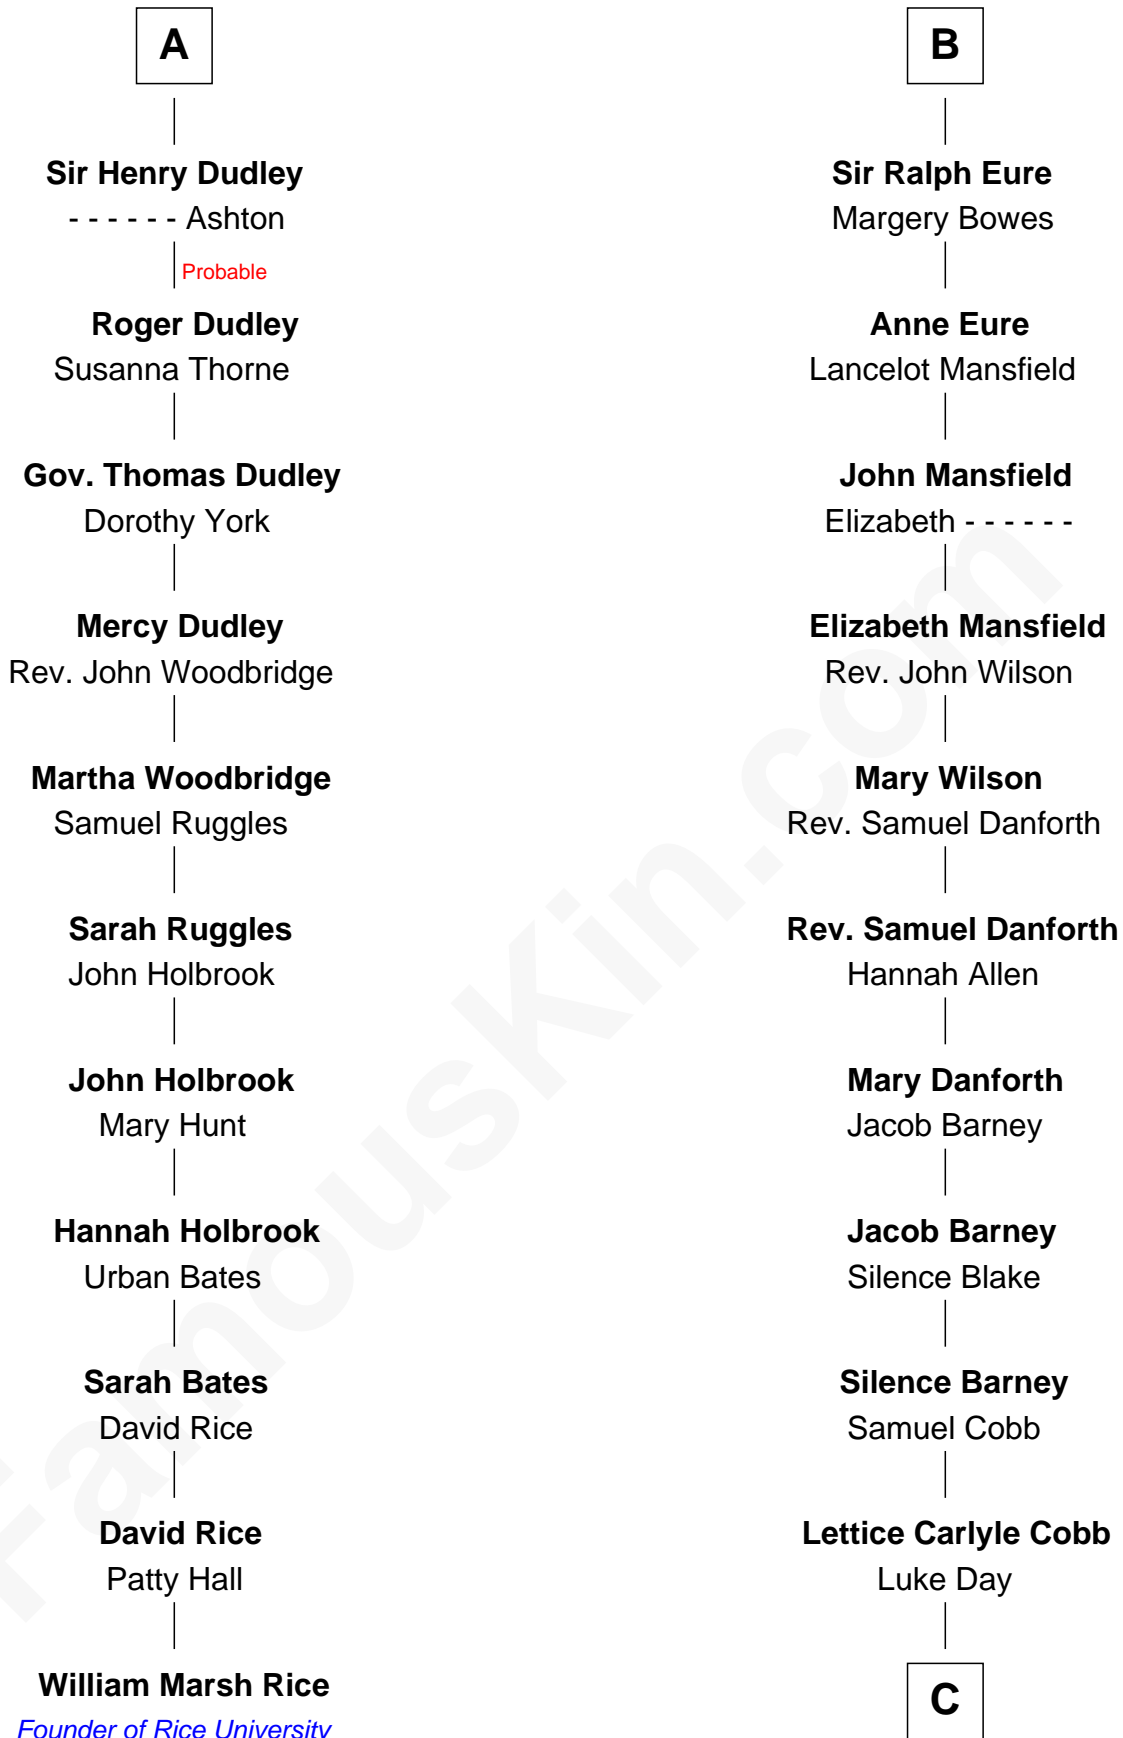

# FamousKin.com Relationship Chart of

**William Marsh Rice**  
*Founder of Rice University*

17th cousin 3 times removed of

**Sandra Day O'Connor**  
*First Female U.S. Supreme Court Justice*

**C**

—  
**Hollis Day**

Eliza L. Flanders

—  
**Henry Clay Day**

Alice Edith Hilton

—  
**Henry R. Day**

Ada Mae Wilkey

—  
**Sandra Day O'Connor**

*U.S. Supreme Court Justice*

FamousKin.com