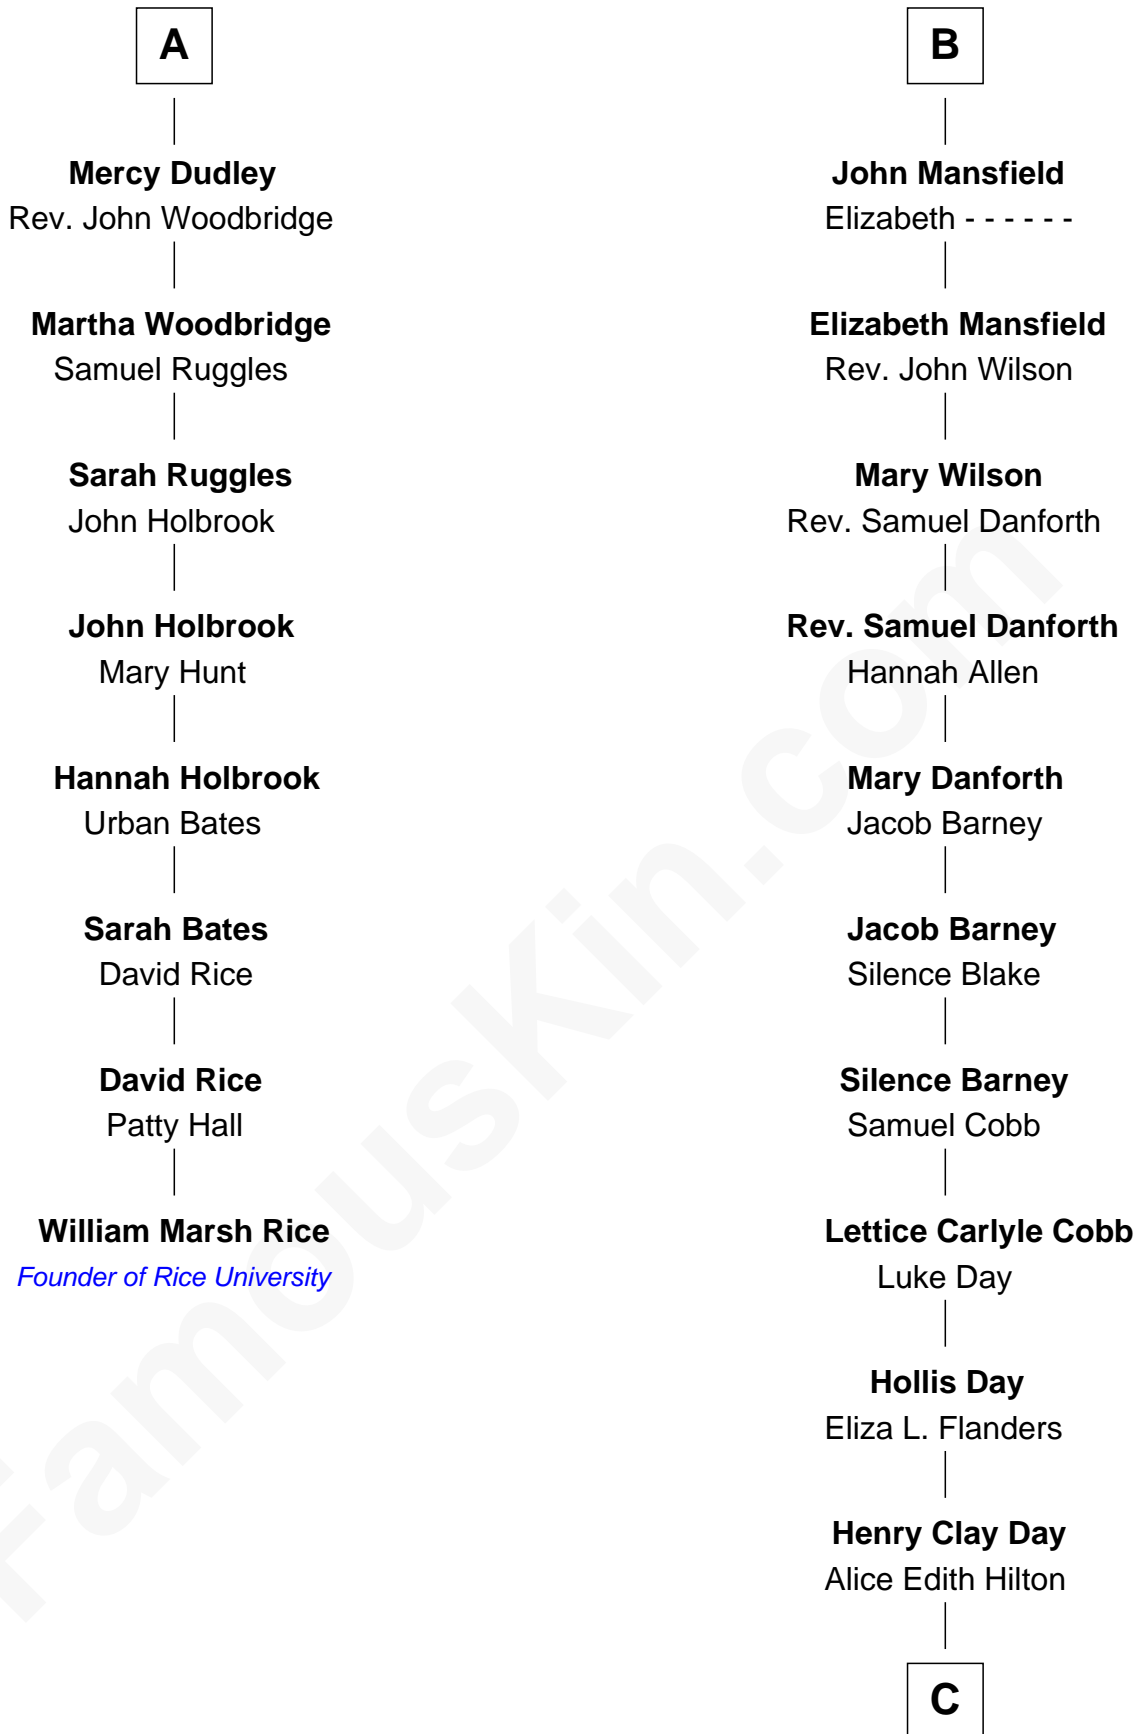

FamousKin.com Relationship Chart of

William Marsh Rice
Founder of Rice University

14th cousin 4 times removed of

Sandra Day O'Connor
First Female U.S. Supreme Court Justice

C

Henry R. Day
Ada Mae Wilkey

Sandra Day O'Connor
U.S. Supreme Court Justice

FamousKin.com