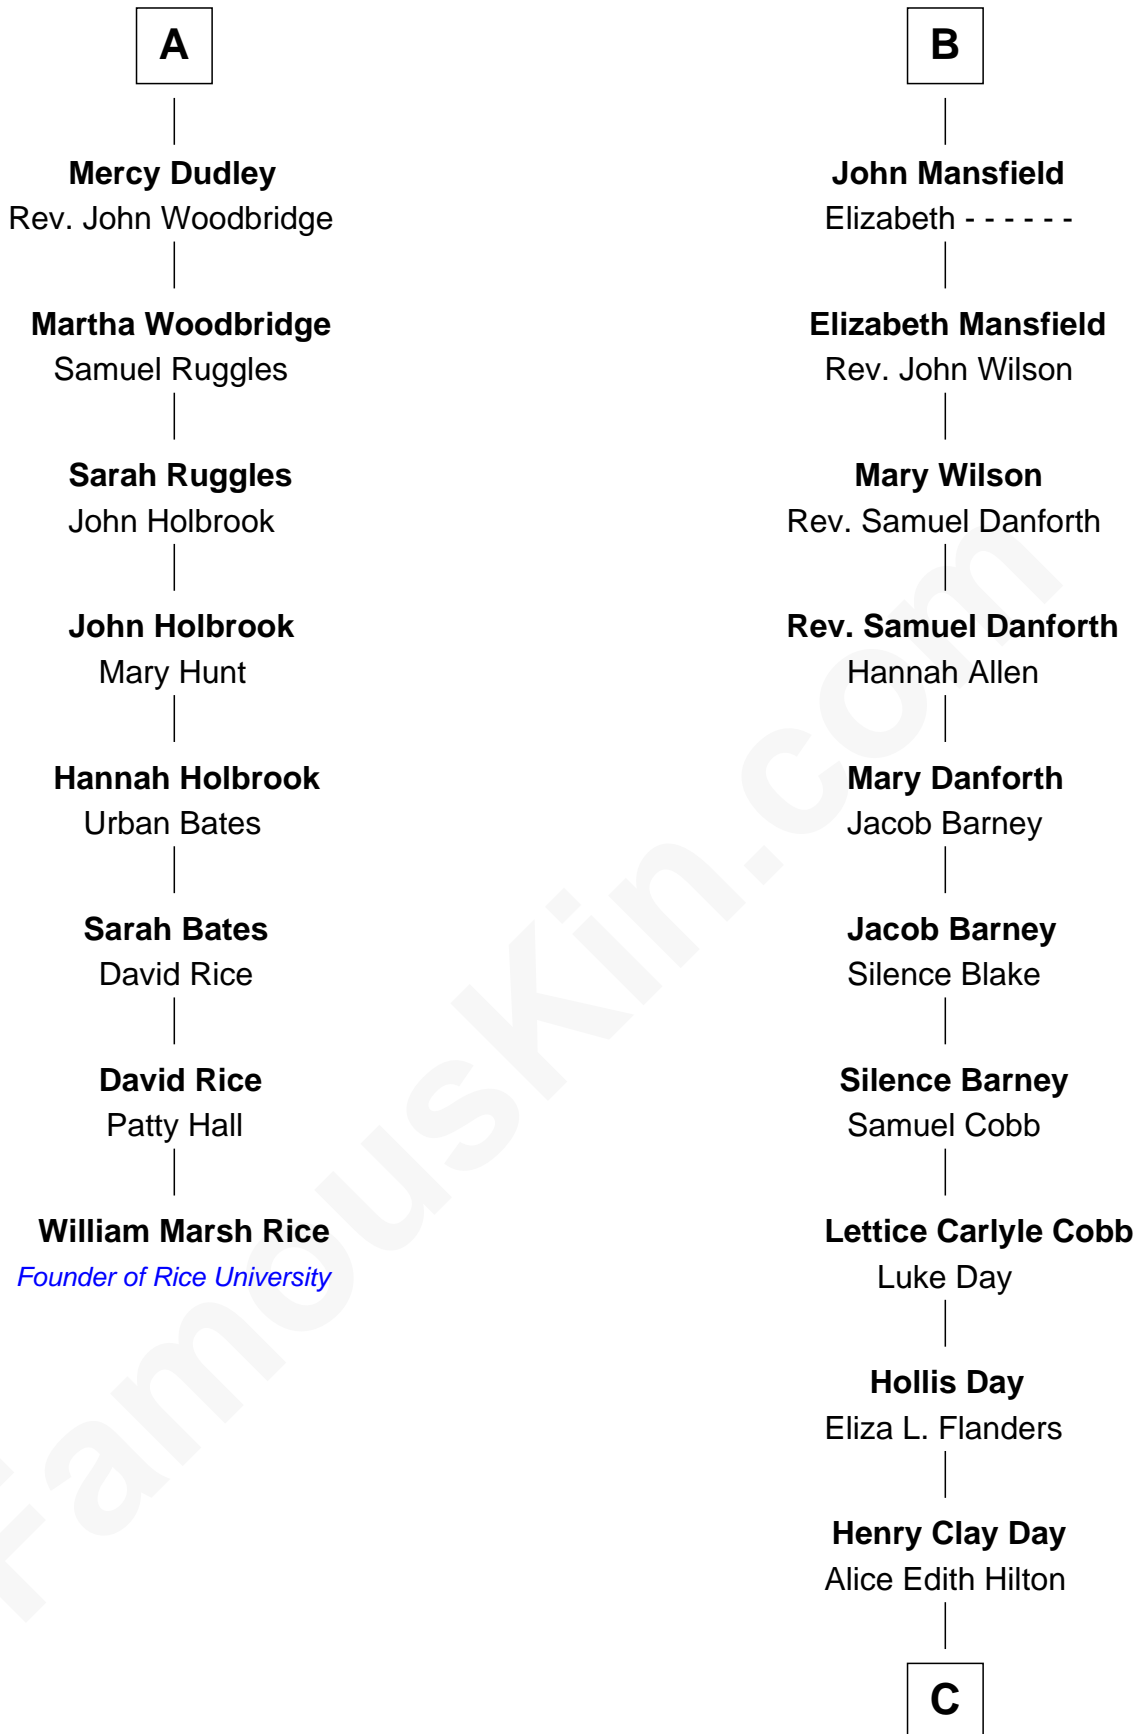

FamousKin.com
Relationship Chart of
William Marsh Rice
Founder of Rice University

14th cousin 4 times removed of
Sandra Day O'Connor
First Female U.S. Supreme Court Justice

C

Henry R. Day
Ada Mae Wilkey

Sandra Day O'Connor
U.S. Supreme Court Justice

FamousKin.com