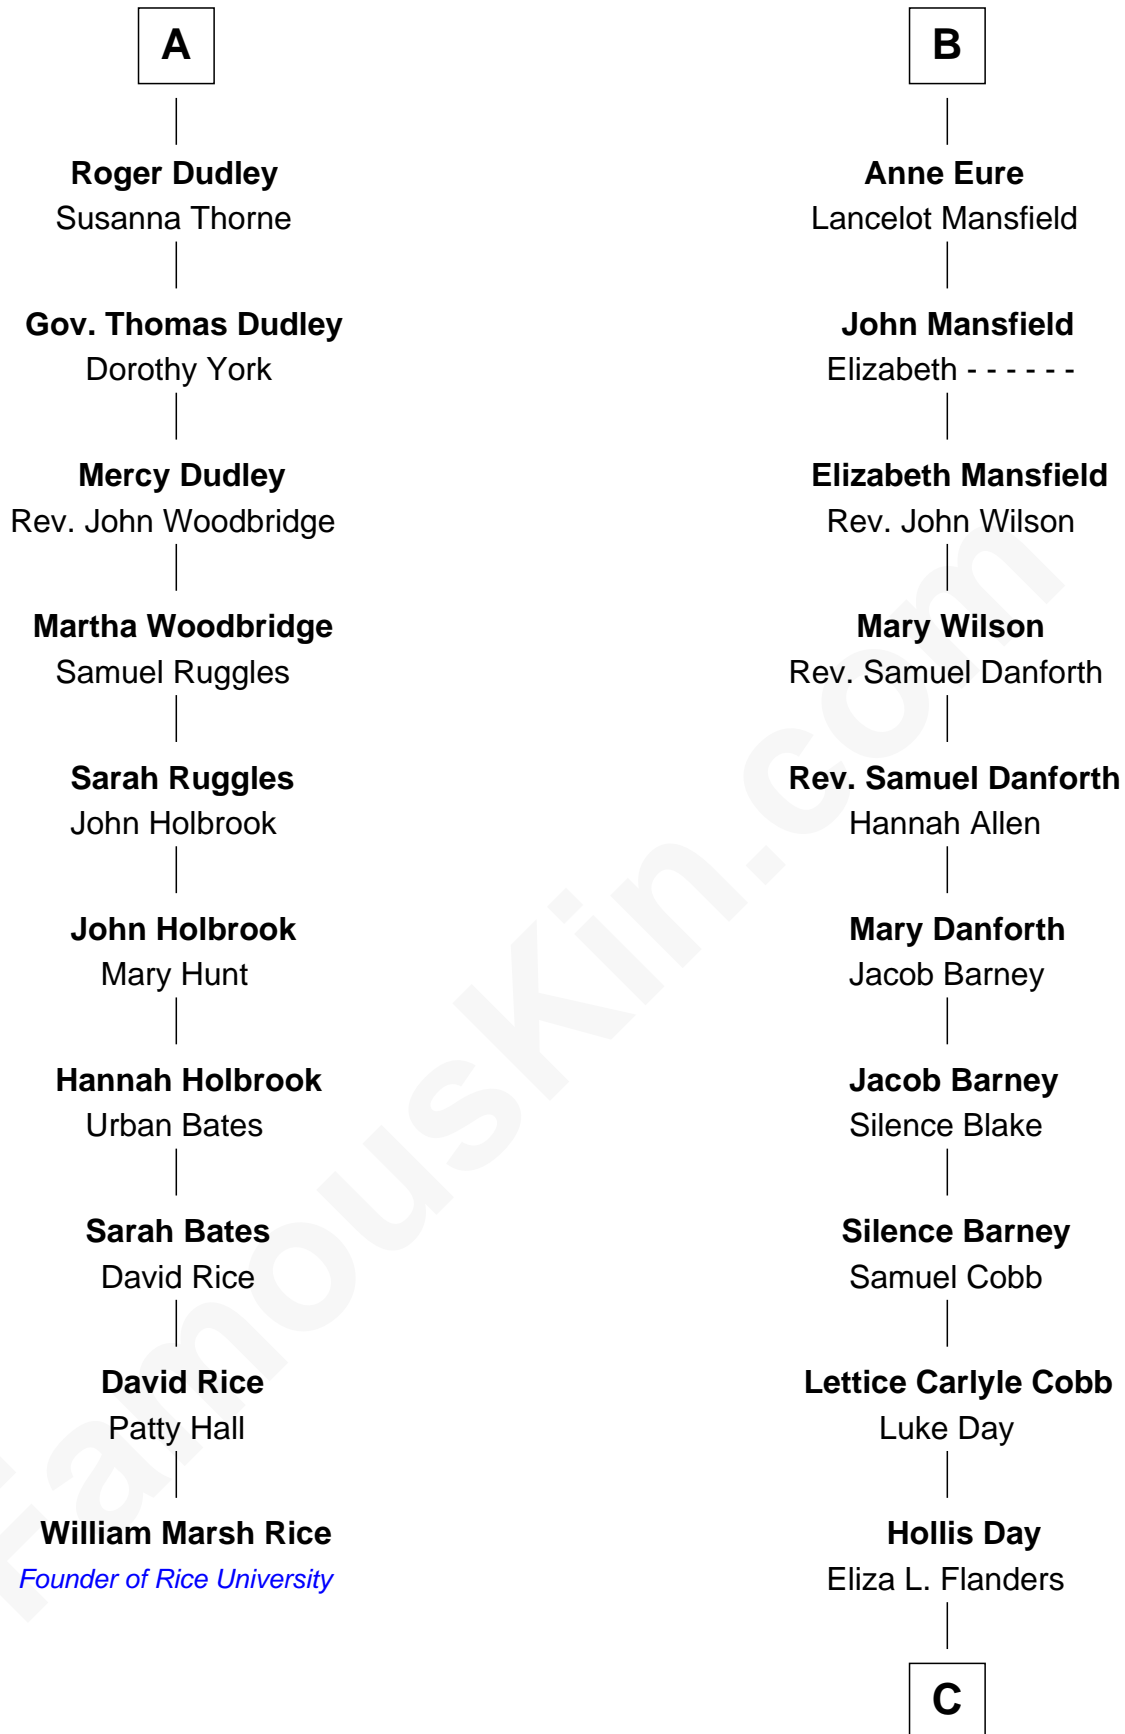

# FamousKin.com Relationship Chart of

**William Marsh Rice**  
*Founder of Rice University*

16th cousin 3 times removed of

**Sandra Day O'Connor**  
*First Female U.S. Supreme Court Justice*

**Sir Philip le Despencer**  
Elizabeth - - - - -

**Alice le Despenser**  
Sir John Sutton

**Sir John Sutton**  
Constance Blount

**Sir John Sutton**  
Elizabeth Berkeley

**Sir Edmund Sutton**  
Joyce Tiptoft

**Sir Edward Sutton**  
Cecily Willoughby

**Sir John Sutton**  
Cecily Grey

**Sir Henry Dudley**  
- - - - - Ashton

Probable

**A**

**Sir Philip le Despencer**  
Elizabeth de Tibetot

**Margery Despencer**  
Sir Roger Wentworth

**Agnes Wentworth**  
Sir Robert Constable

**Margaret Constable**  
Sir William Eure

**Sir Ralph Eure**  
Muriel Hastings

**Sir William Eure**  
Elizabeth Willoughby

**Sir Ralph Eure**  
Margery Bowes

**B**

**C**

**Henry Clay Day**  
Alice Edith Hilton

**Henry R. Day**  
Ada Mae Wilkey

**Sandra Day O'Connor**  
*U.S. Supreme Court Justice*