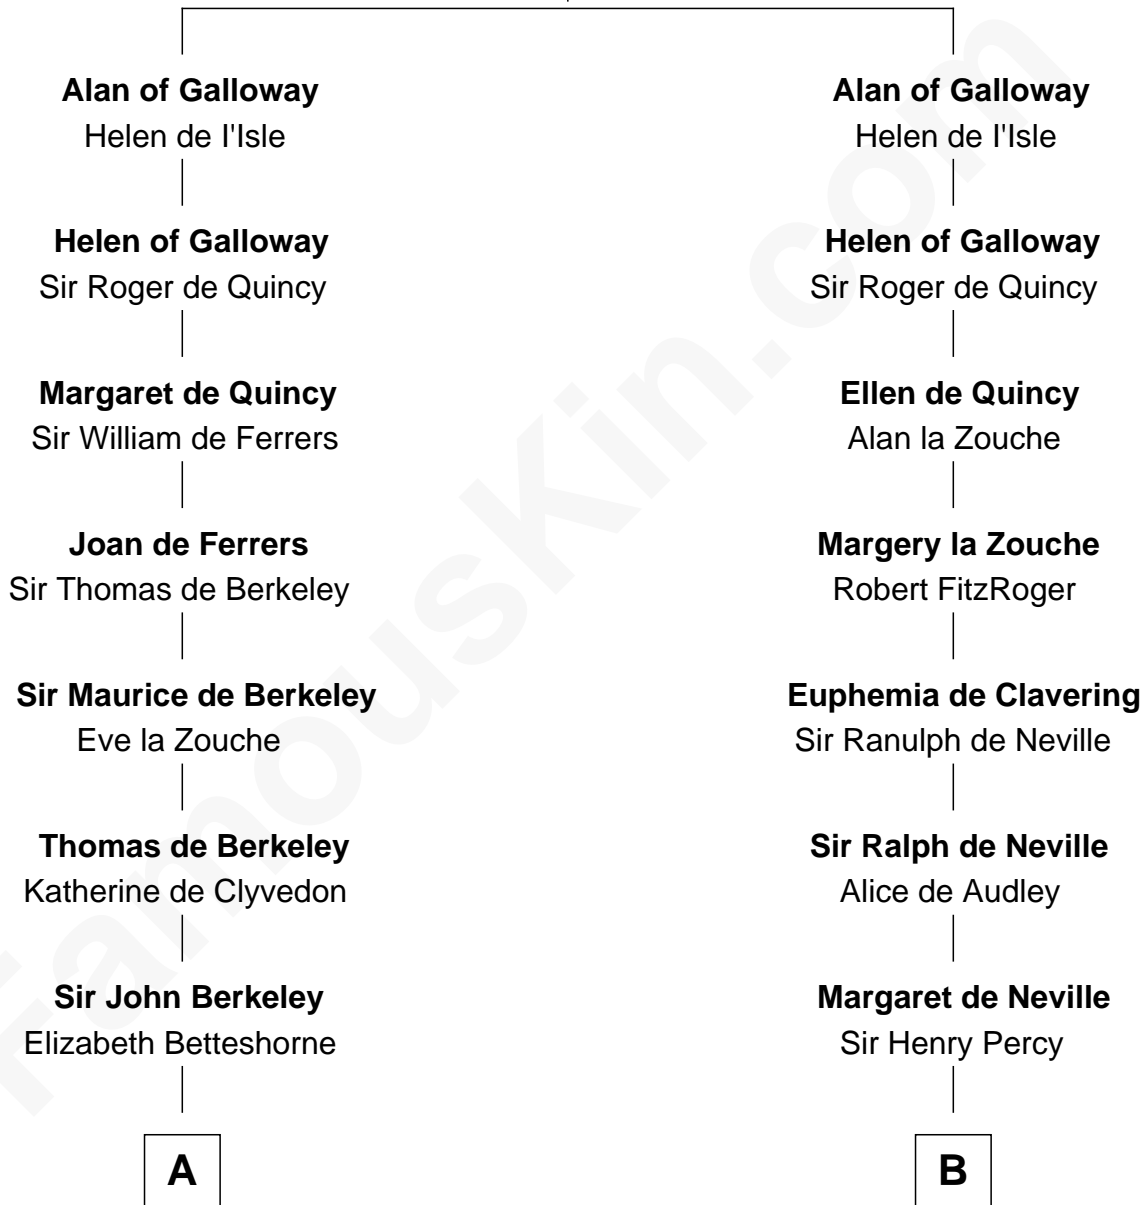

FamousKin.com
Relationship Chart of
William Marsh Rice
Founder of Rice University

18th cousin 3 times removed of

Caesar Rodney
Signer of the Declaration of Independence

Roland of Galloway
 Helena de Morville

C

John Holbrook

Mary Hunt

Hannah Holbrook

Urban Bates

Sarah Bates

David Rice

David Rice

Patty Hall

William Marsh Rice

Founder of Rice University

D

Caesar Rodney

Elizabeth Crawford

Caesar Rodney

Signer of Declaration of Independence