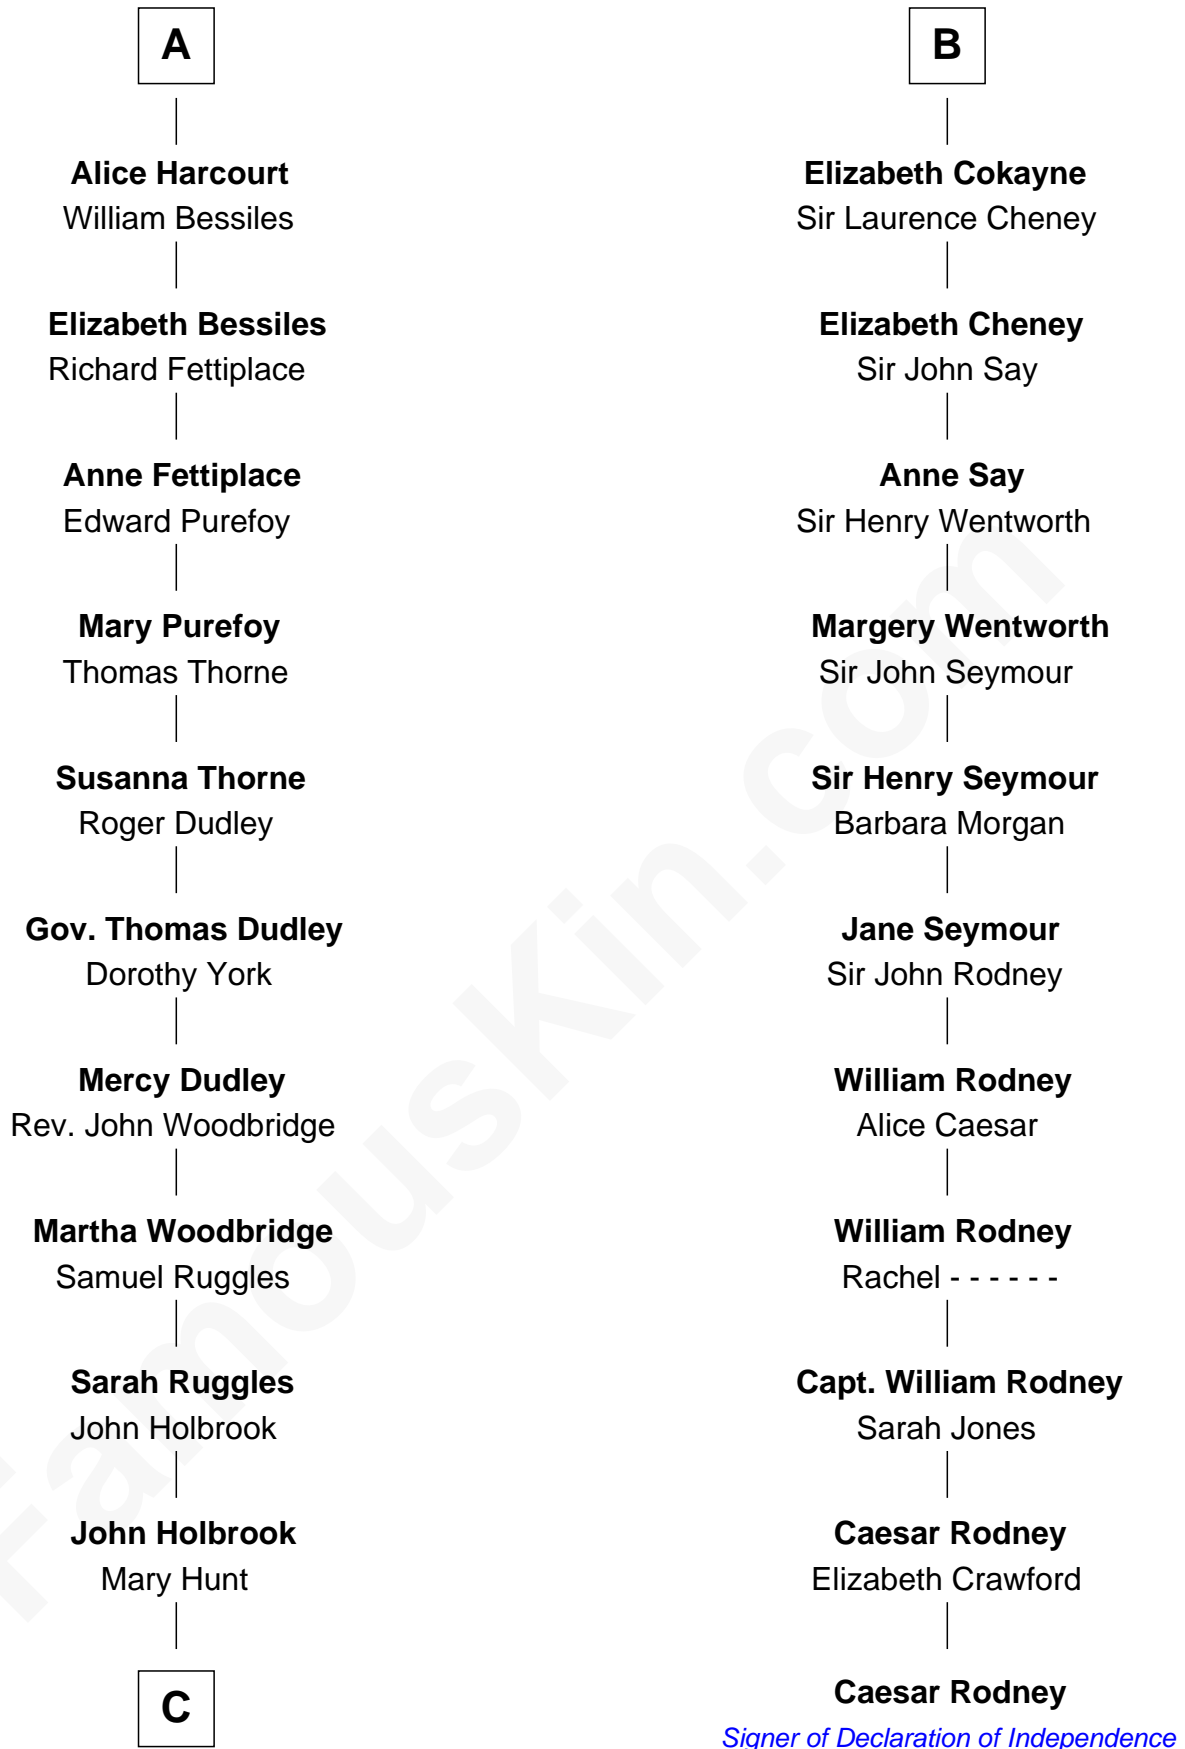

**FamousKin.com**  
**Relationship Chart of**  
**William Marsh Rice**  
*Founder of Rice University*

17th cousin 3 times removed of

**Caesar Rodney**  
*Signer of the Declaration of Independence*

**C**

—  
**Hannah Holbrook**

Urban Bates

—  
**Sarah Bates**

David Rice

—  
**David Rice**

Patty Hall

—  
**William Marsh Rice**

*Founder of Rice University*

FamousKin.com