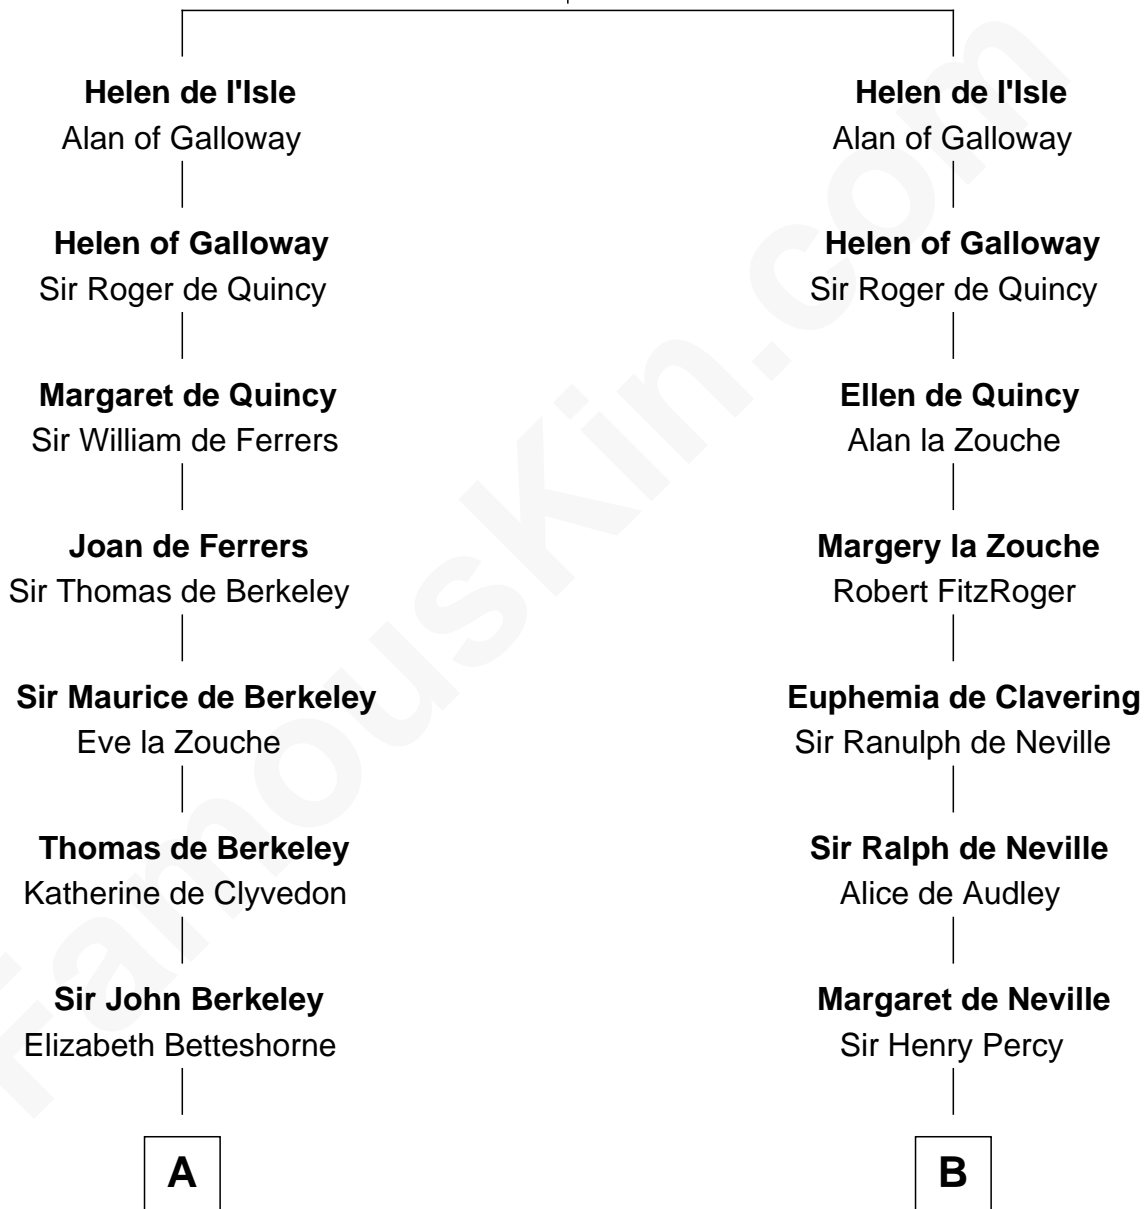

FamousKin.com
Relationship Chart of
William Marsh Rice
Founder of Rice University

18th cousin 3 times removed of

Caesar Rodney
Signer of the Declaration of Independence

Reginald de l'Isle
 Fonia of Moray

C

John Holbrook

Mary Hunt

Hannah Holbrook

Urban Bates

Sarah Bates

David Rice

David Rice

Patty Hall

William Marsh Rice

Founder of Rice University

D

Caesar Rodney

Elizabeth Crawford

Caesar Rodney

Signer of Declaration of Independence