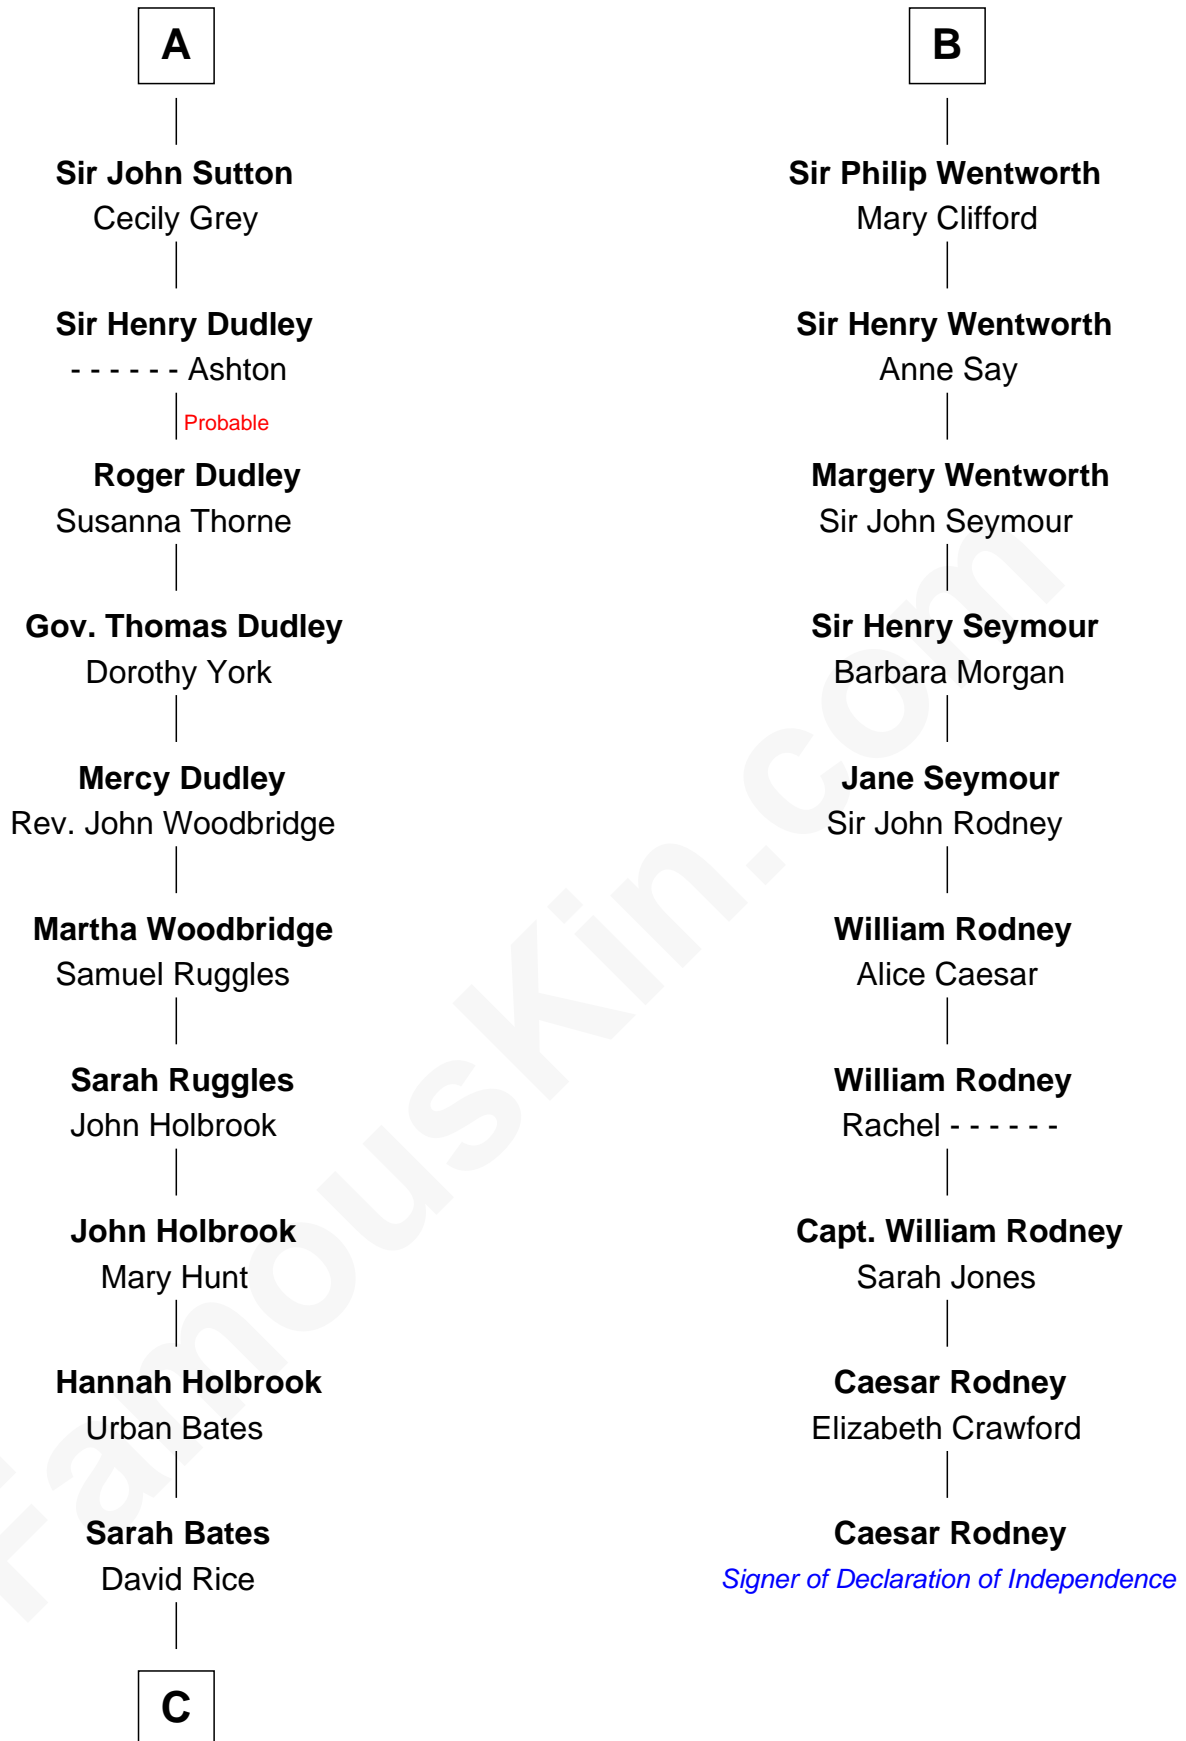

FamousKin.com
Relationship Chart of
William Marsh Rice
Founder of Rice University

16th cousin 2 times removed of

Caesar Rodney
Signer of the Declaration of Independence

C

—
David Rice
Patty Hall

—
William Marsh Rice
Founder of Rice University

FamousKin.com