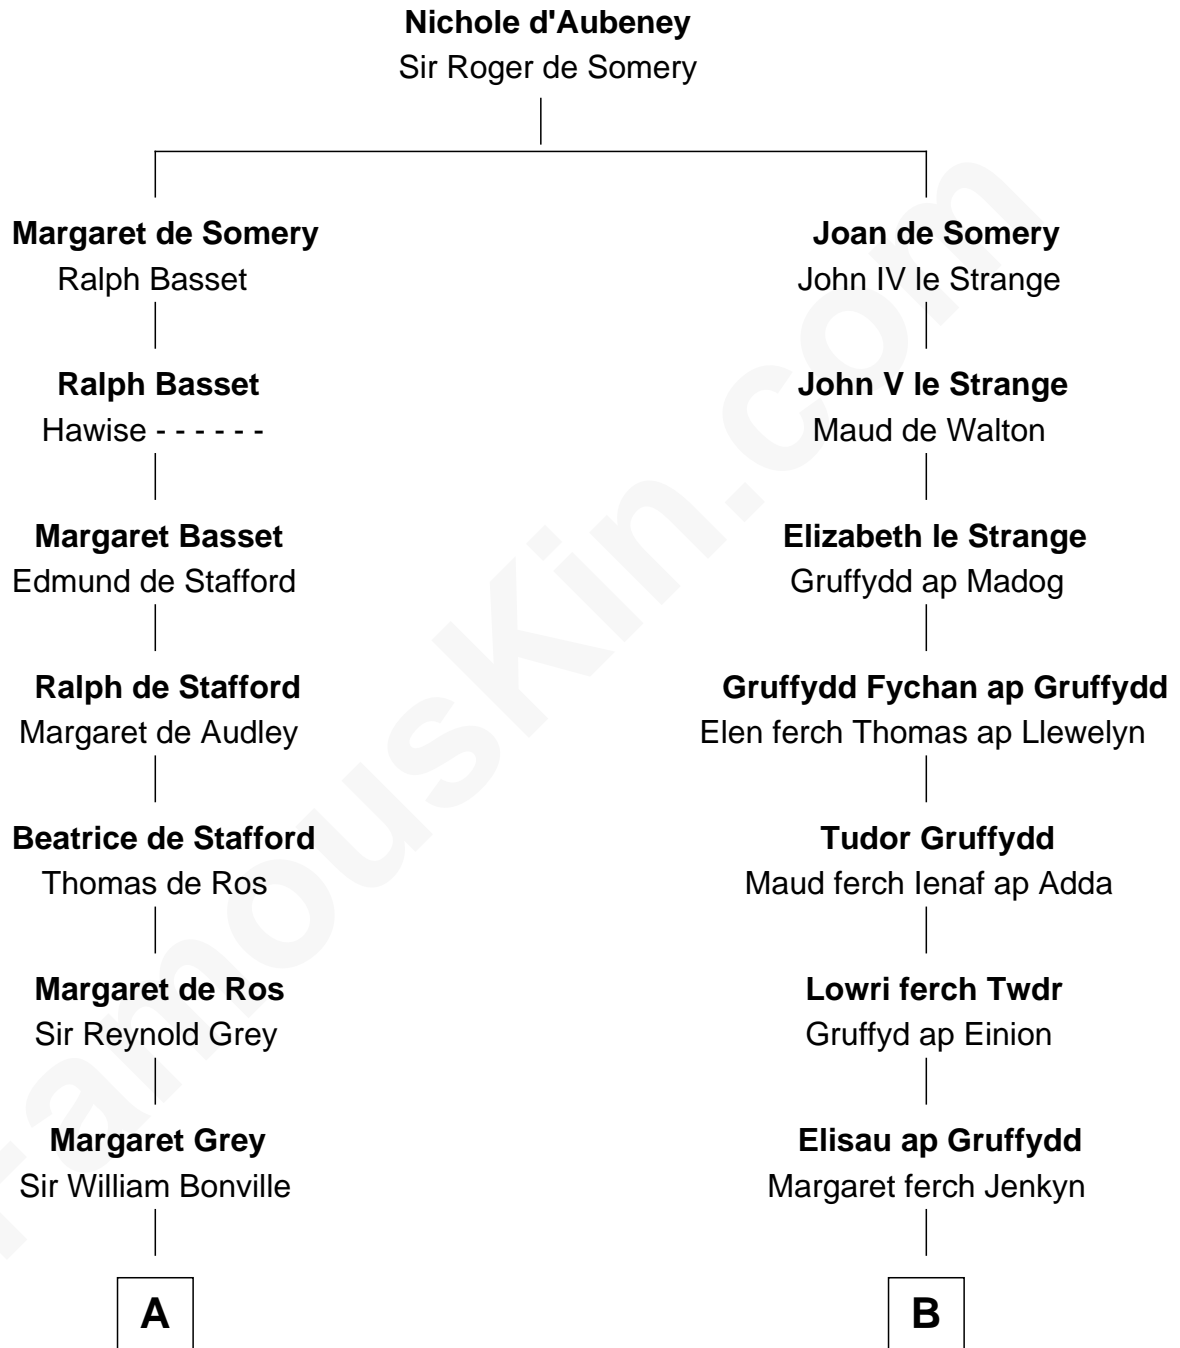

**FamousKin.com**  
**Relationship Chart of**  
**William Marsh Rice**  
*Founder of Rice University*

12th cousin 9 times removed of

**Elihu Yale**

*Benefactor and Namesake of Yale College*

**C**

John Holbrook

Mary Hunt

Hannah Holbrook

Urban Bates

Sarah Bates

David Rice

David Rice

Patty Hall

**William Marsh Rice**

*Founder of Rice University*

FamousKin.com