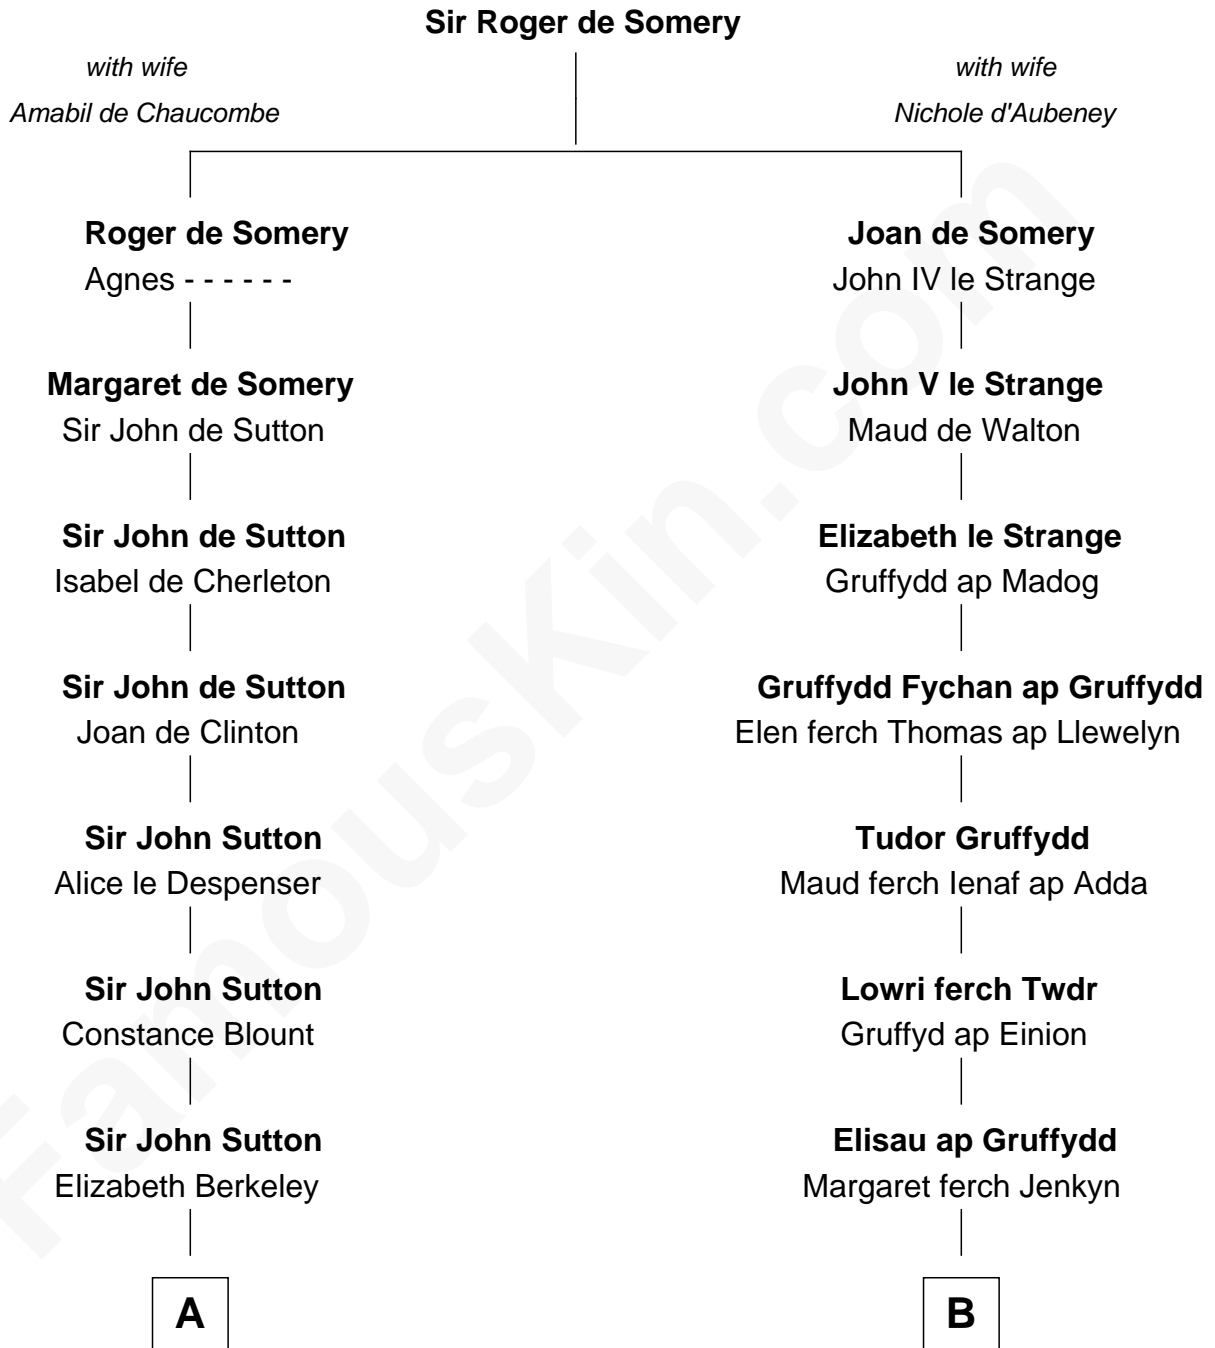

**FamousKin.com**  
**Relationship Chart of**  
**William Marsh Rice**  
*Founder of Rice University*

12th cousin 8 times removed of

**Elihu Yale**

*Benefactor and Namesake of Yale College*

**C**

—  
**Hannah Holbrook**

Urban Bates

—  
**Sarah Bates**

David Rice

—  
**David Rice**

Patty Hall

—  
**William Marsh Rice**

*Founder of Rice University*

FamousKin.com