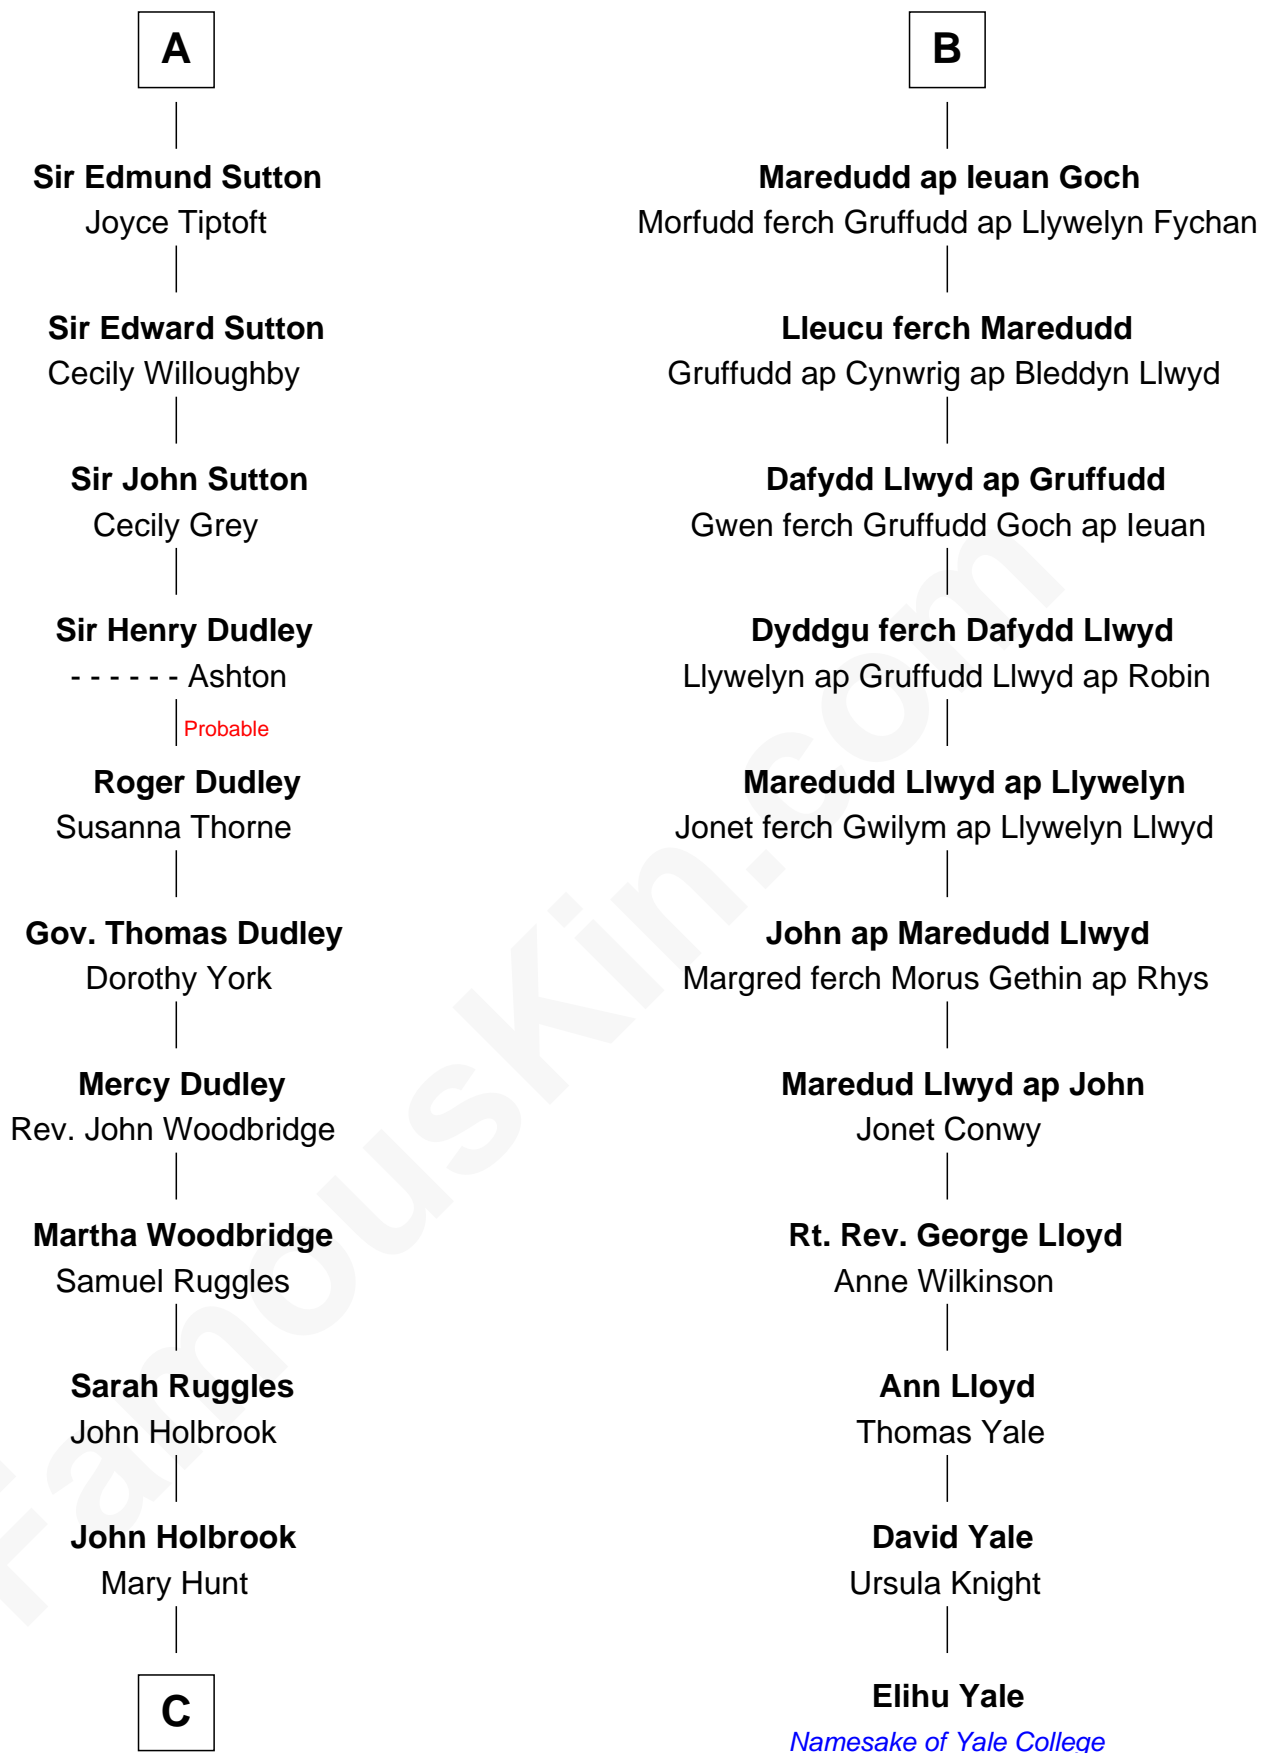

FamousKin.com Relationship Chart of

William Marsh Rice
Founder of Rice University

17th cousin 3 times removed of

Elihu Yale

Benefactor and Namesake of Yale College

C

—
Hannah Holbrook

Urban Bates

—
Sarah Bates

David Rice

—
David Rice

Patty Hall

—
William Marsh Rice

Founder of Rice University

FamousKin.com