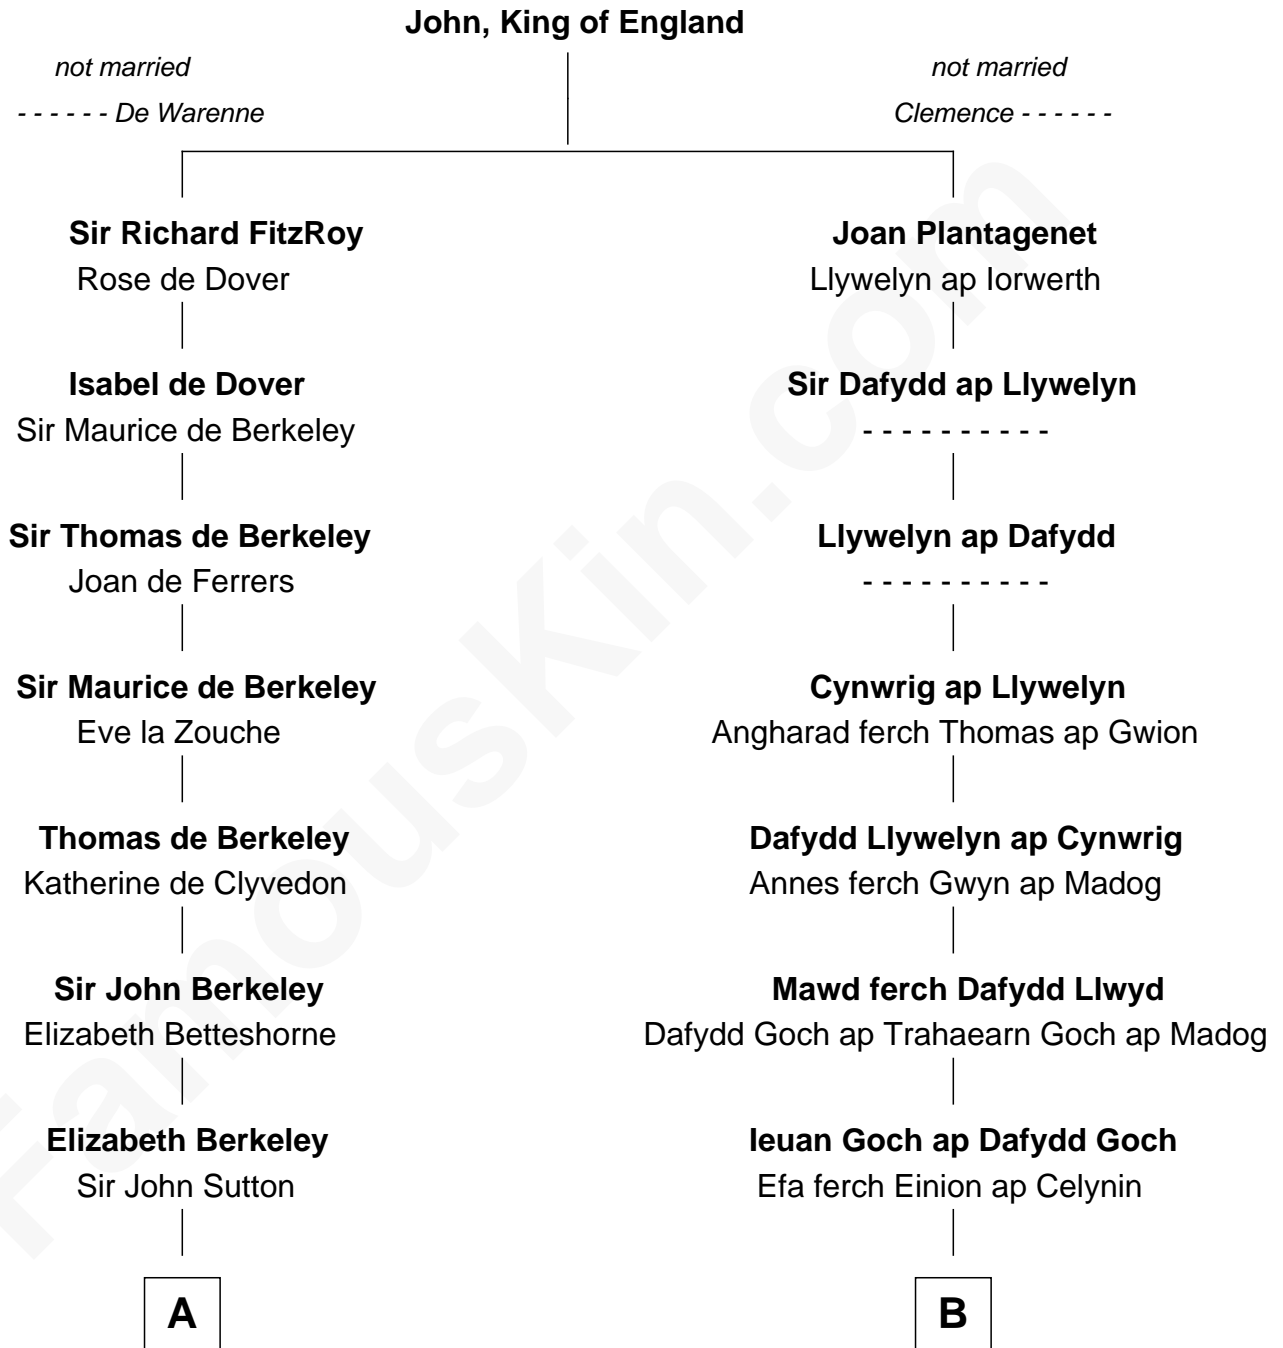

FamousKin.com Relationship Chart of

William Marsh Rice
Founder of Rice University

17th cousin 3 times removed of

Elihu Yale

Benefactor and Namesake of Yale College

C

—
Hannah Holbrook

Urban Bates

—
Sarah Bates

David Rice

—
David Rice

Patty Hall

—
William Marsh Rice

Founder of Rice University

FamousKin.com