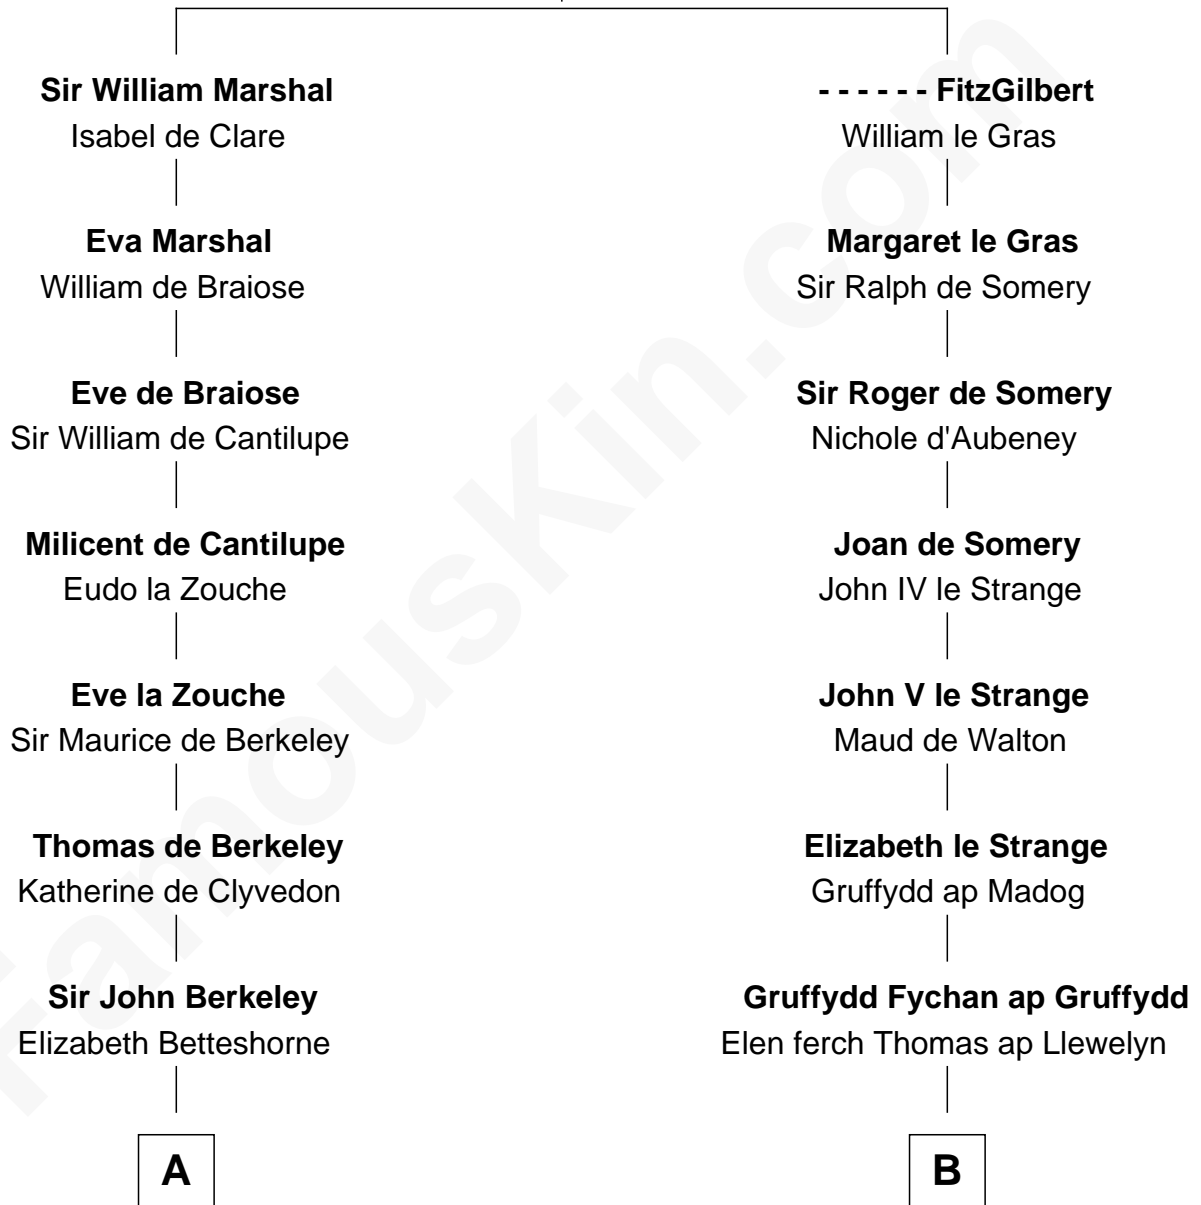

# FamousKin.com Relationship Chart of

**William Marsh Rice**  
*Founder of Rice University*

15th cousin 6 times removed of

**Elihu Yale**

*Benefactor and Namesake of Yale College*

**John FitzGilbert**  
Sybilla of Salisbury

Patty Hall

**William Marsh Rice**

*Founder of Rice University*

FamousKin.com