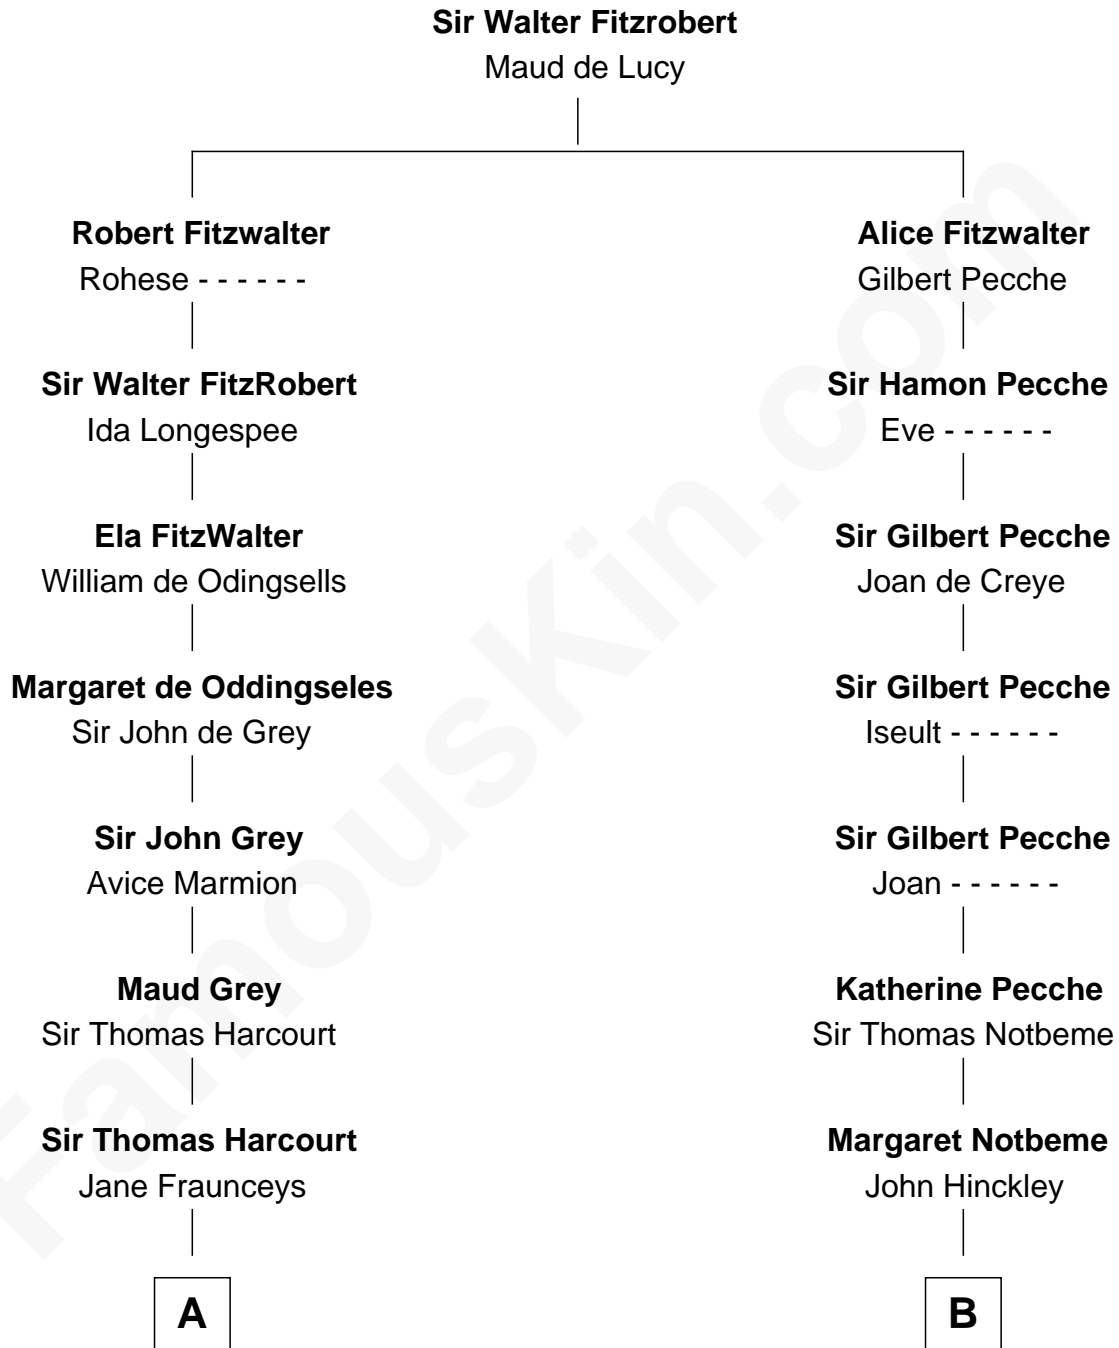

FamousKin.com Relationship Chart of

William Marsh Rice

Founder of Rice University

20th cousin 1 time removed of

Nathaniel Hawthorne

Author of The Scarlet Letter

C

John Holbrook

Mary Hunt

Hannah Holbrook

Urban Bates

Sarah Bates

David Rice

David Rice

Patty Hall

William Marsh Rice

Founder of Rice University

D

John Manning

Ruth Potter

Richard Manning

Miriam Lord

Elizabeth Clarke Manning

Nathaniel Hawthorne