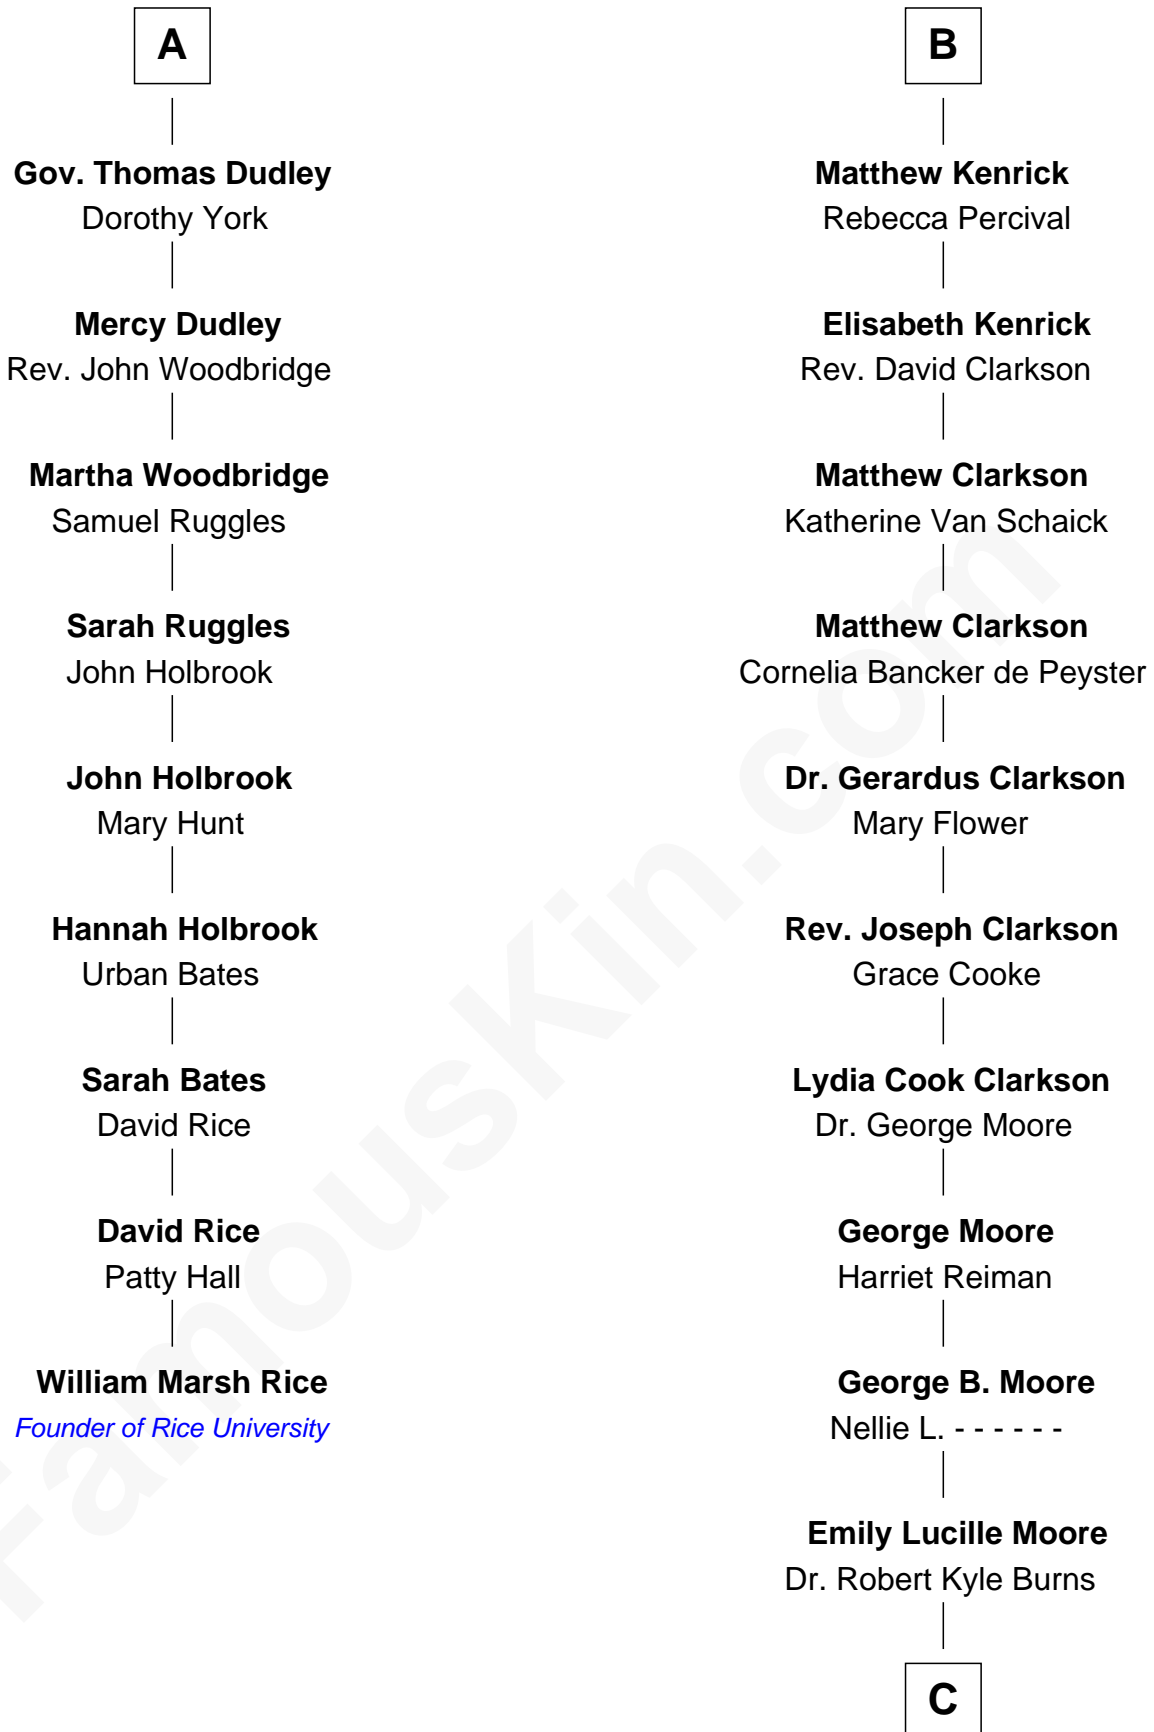

FamousKin.com
Relationship Chart of
William Marsh Rice
Founder of Rice University

15th cousin 3 times removed of
Ken Burns
Documentary Filmmaker

C

Robert Kyle Burns
Lyla Smith Tupper

Ken Burns
Documentary Filmmaker

FamousKin.com