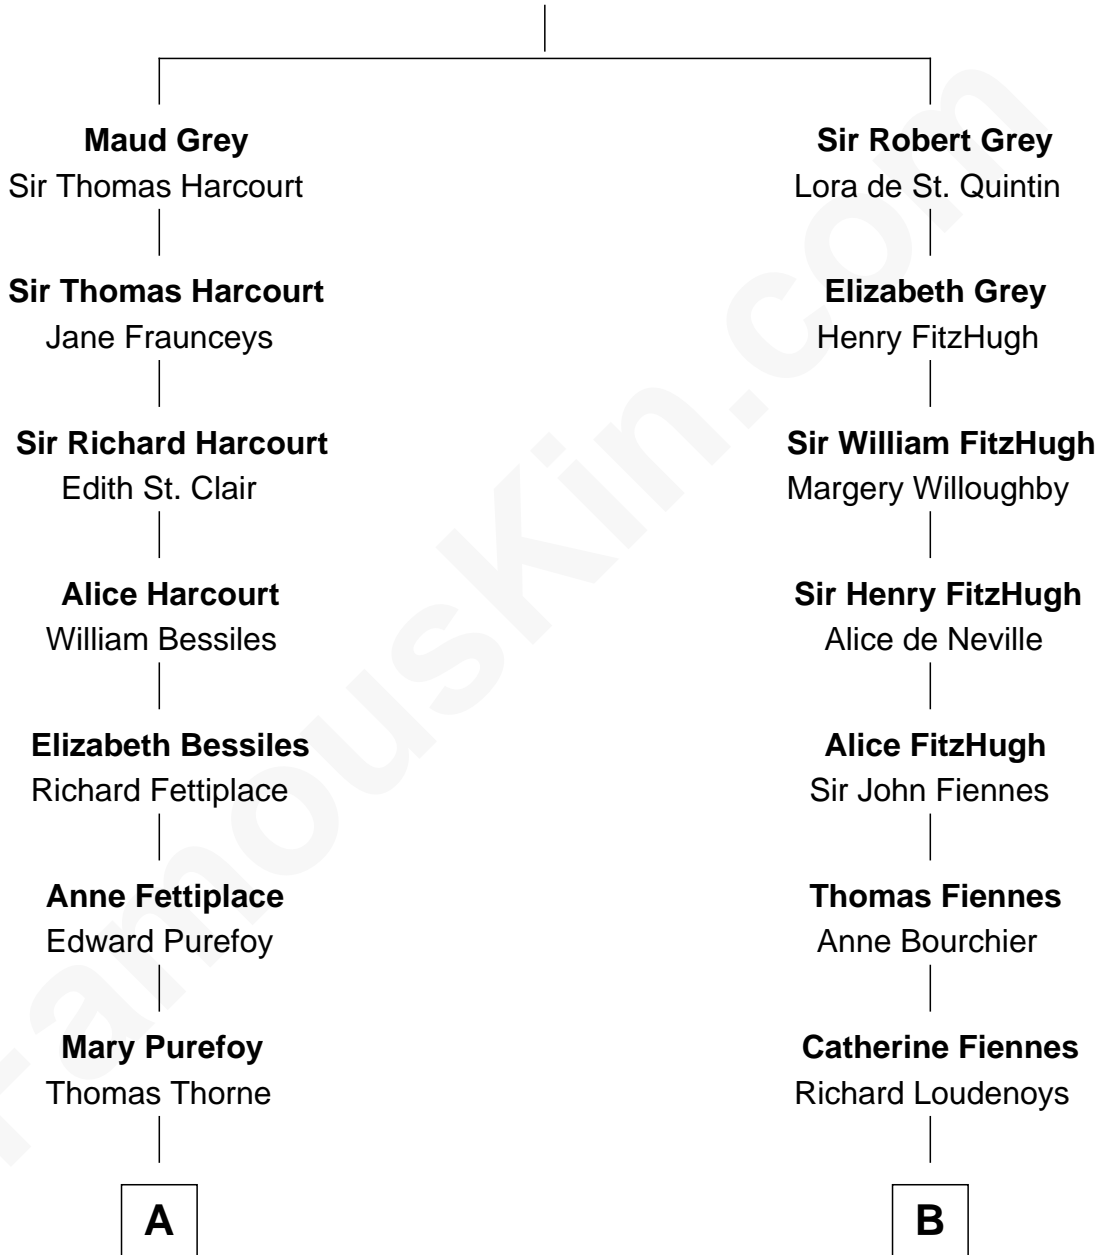

FamousKin.com
Relationship Chart of
William Marsh Rice
Founder of Rice University

16th cousin 5 times removed of

Anne Baxter
Movie Actress

Sir John Grey
 Avice Marmion

C

Rev. David Wright

Abigail Goddard

William Carey Wright

Anna Lloyd Jones

Frank Lloyd Wright

Catherine L. Tobin

Catherine Dorothy Wright

Kenneth Stuart Baxter

Anne Baxter

Movie Actress

FamousKin.com