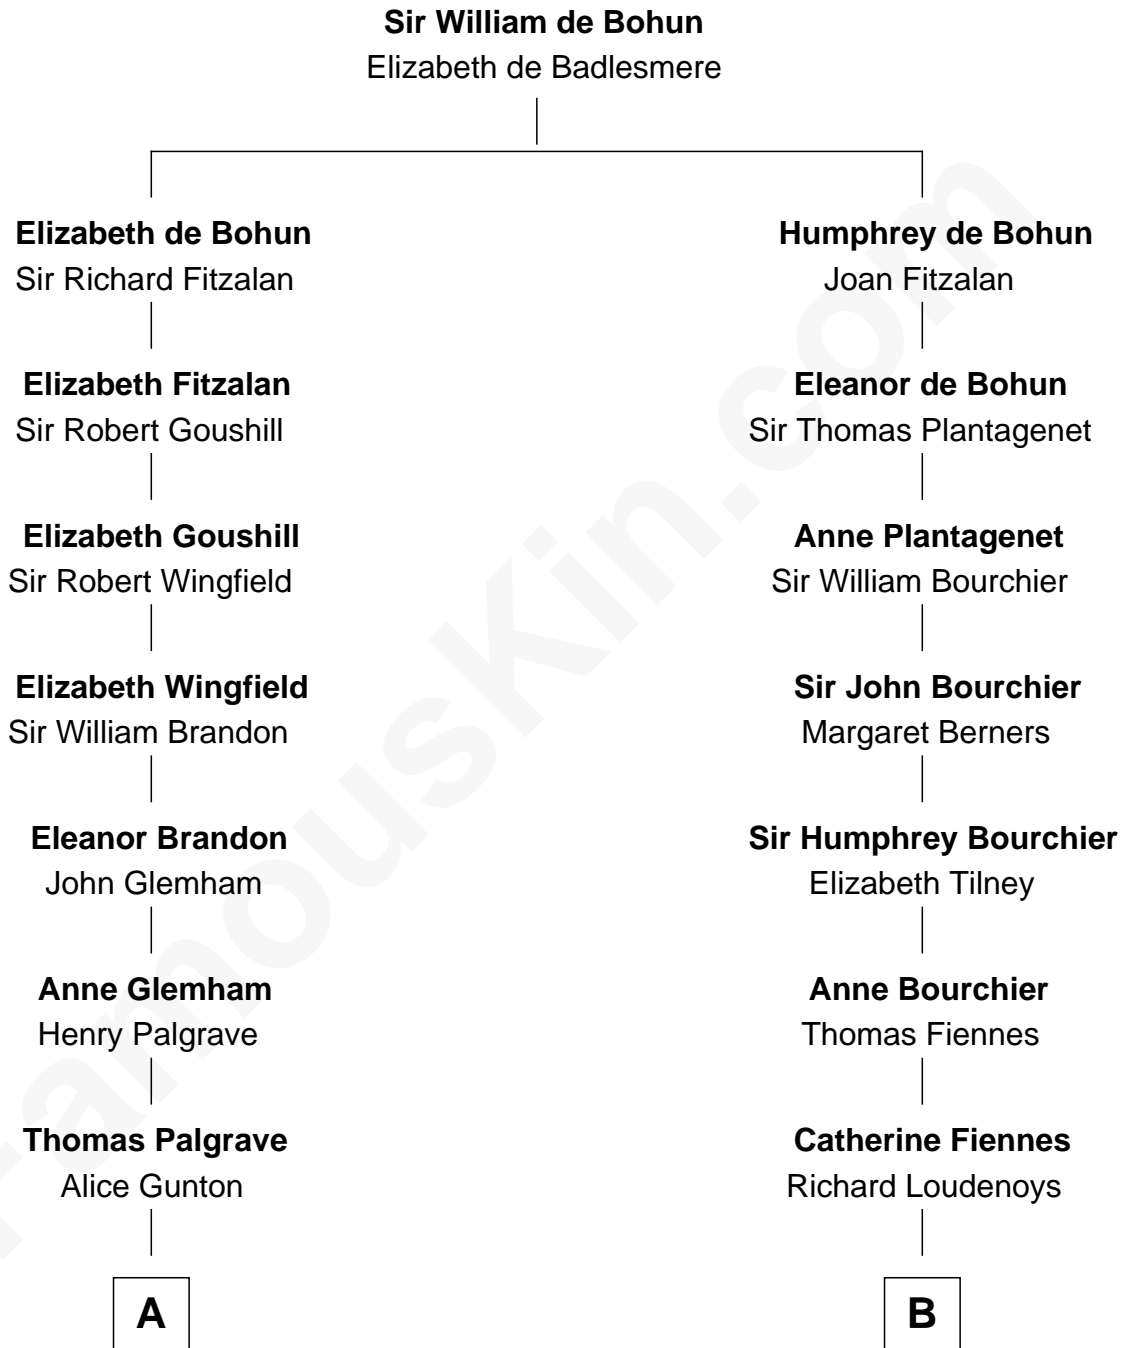

FamousKin.com
Relationship Chart of
William Marsh Rice
Founder of Rice University

16th cousin 5 times removed of

Anne Baxter
Movie Actress

C

Rev. David Wright

Abigail Goddard

William Carey Wright

Anna Lloyd Jones

Frank Lloyd Wright

Catherine L. Tobin

Catherine Dorothy Wright

Kenneth Stuart Baxter

Anne Baxter

Movie Actress

FamousKin.com