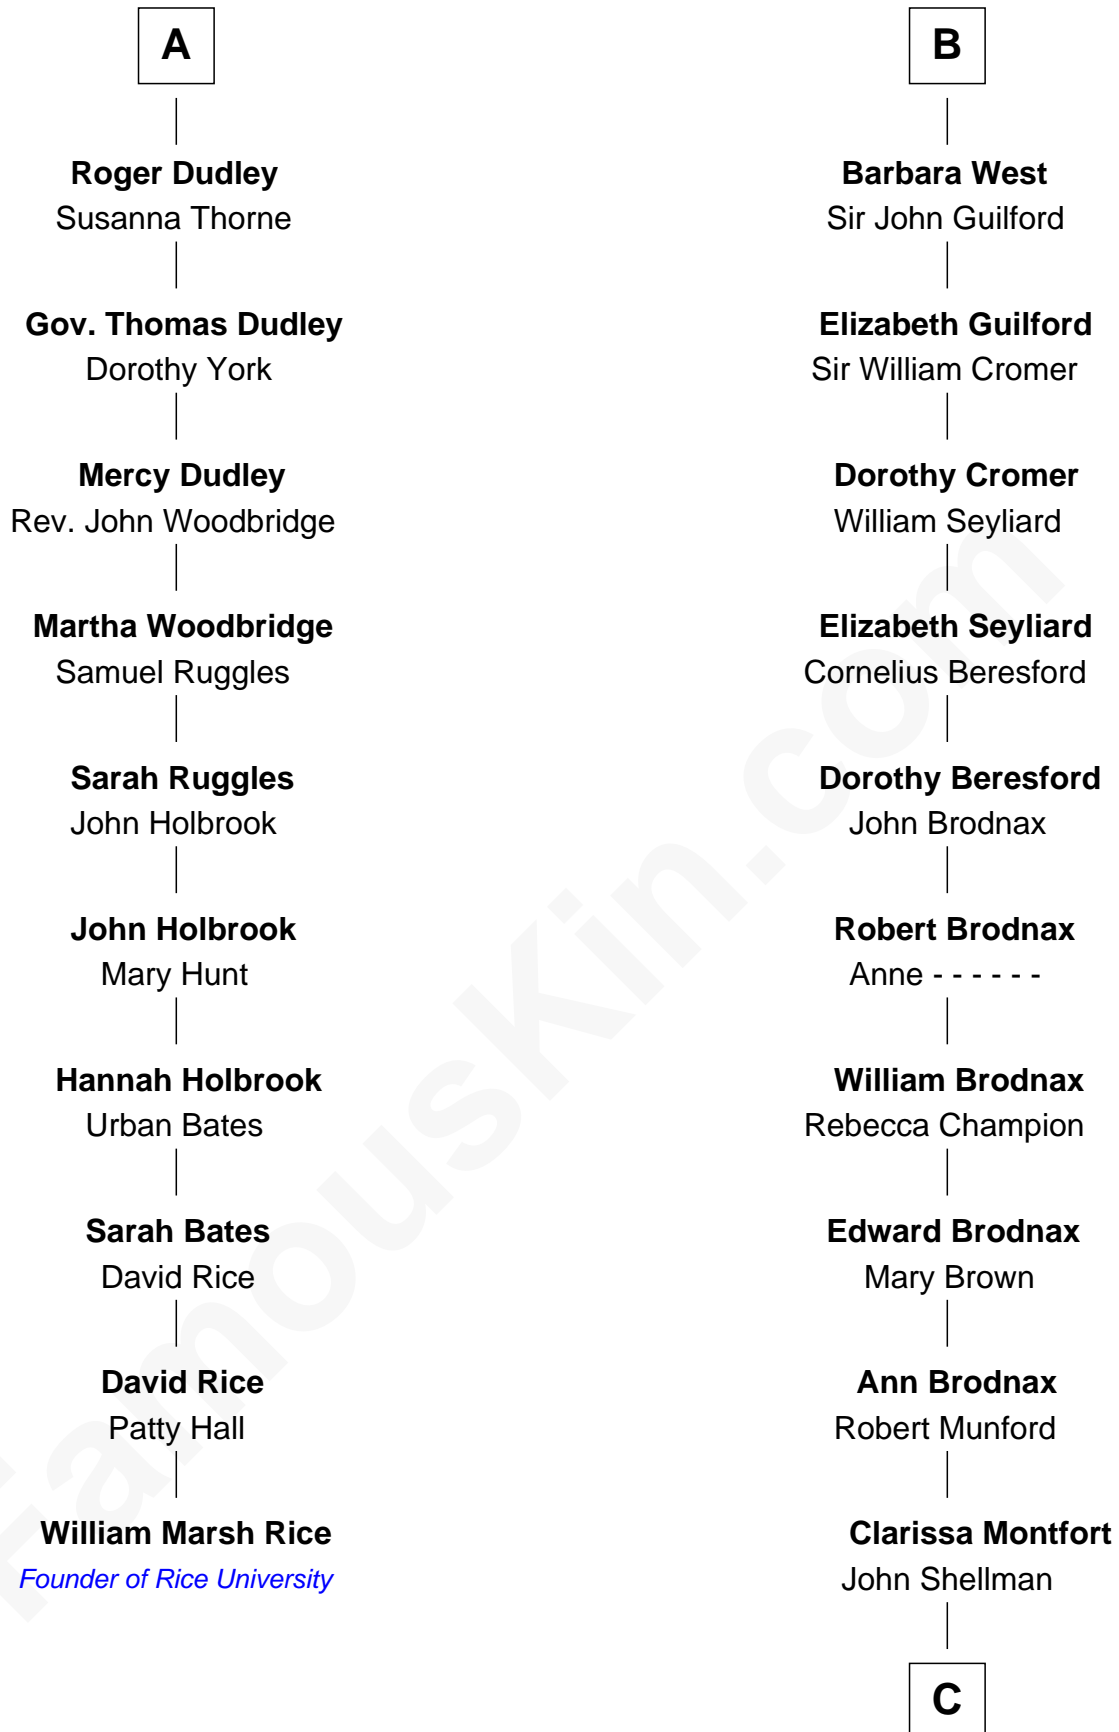

FamousKin.com
Relationship Chart of
William Marsh Rice
Founder of Rice University

16th cousin 5 times removed of
George H. W. Bush
41st U.S. President

C

—
Susan Montfort Shellman

Samuel Howard Fay

—
Harriet Eleanor Fay

Rev. James Smith Bush

—
Samuel Prescott Bush

Flora Sheldon

—
Prescott Sheldon Bush

Dorothy Wear Walker

—
George H. W. Bush

41st U.S. President