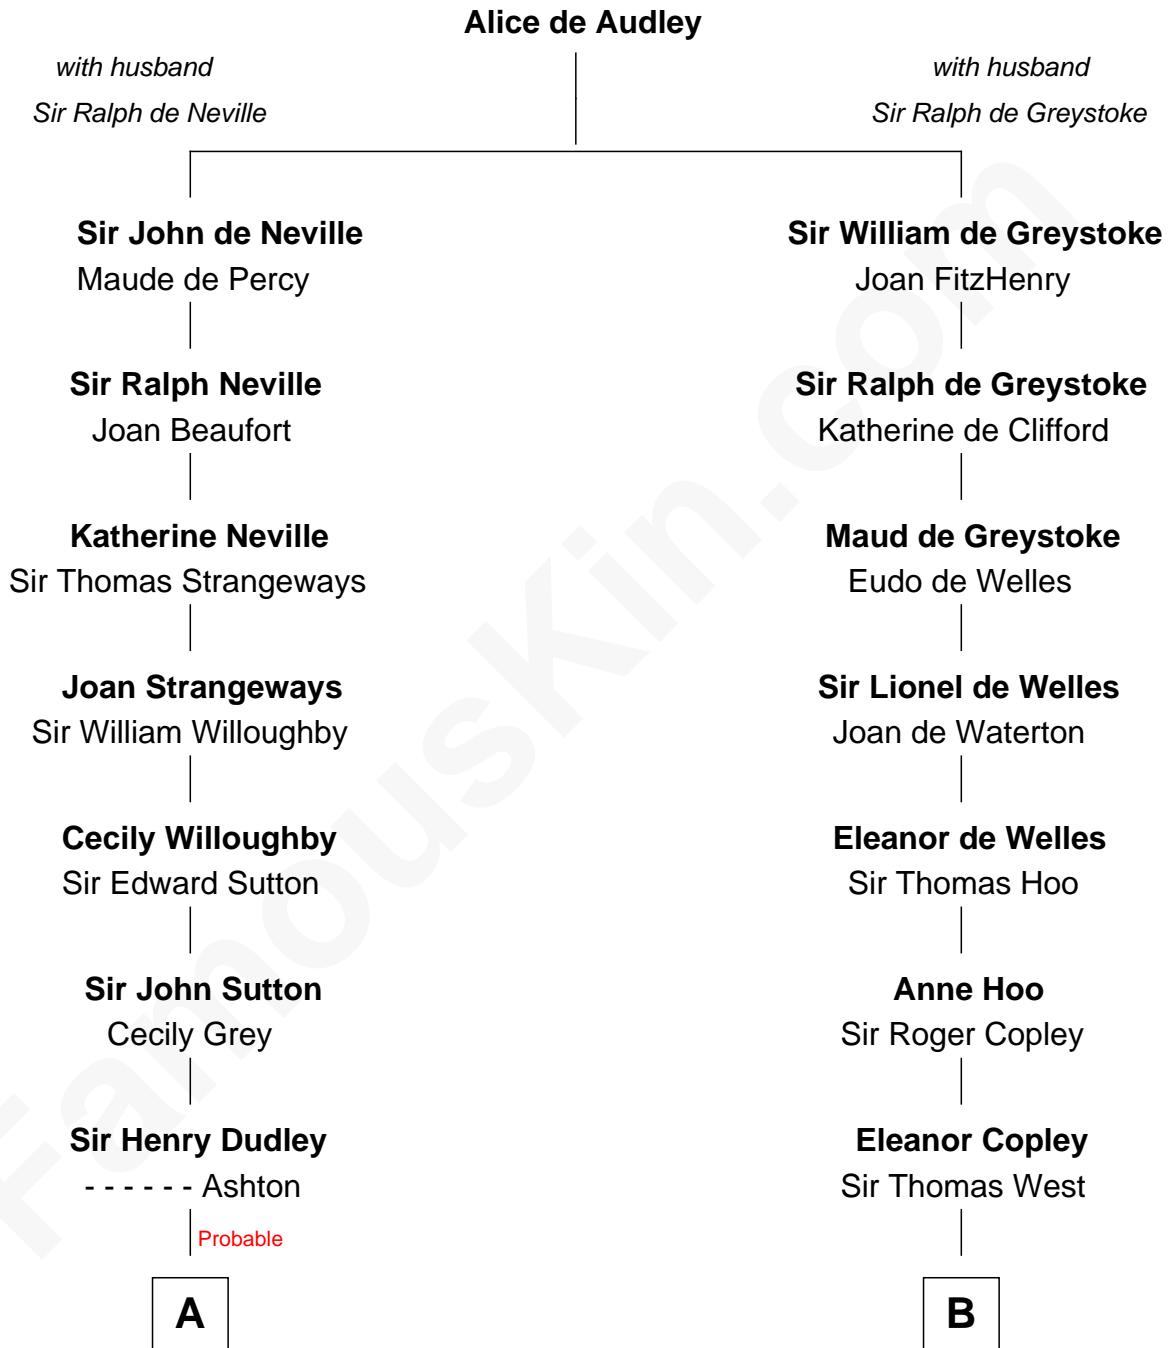

FamousKin.com
Relationship Chart of
William Marsh Rice
Founder of Rice University

16th cousin 5 times removed of
George H. W. Bush
41st U.S. President

C

—
Susan Montfort Shellman

Samuel Howard Fay

—
Harriet Eleanor Fay

Rev. James Smith Bush

—
Samuel Prescott Bush

Flora Sheldon

—
Prescott Sheldon Bush

Dorothy Wear Walker

—
George H. W. Bush

41st U.S. President