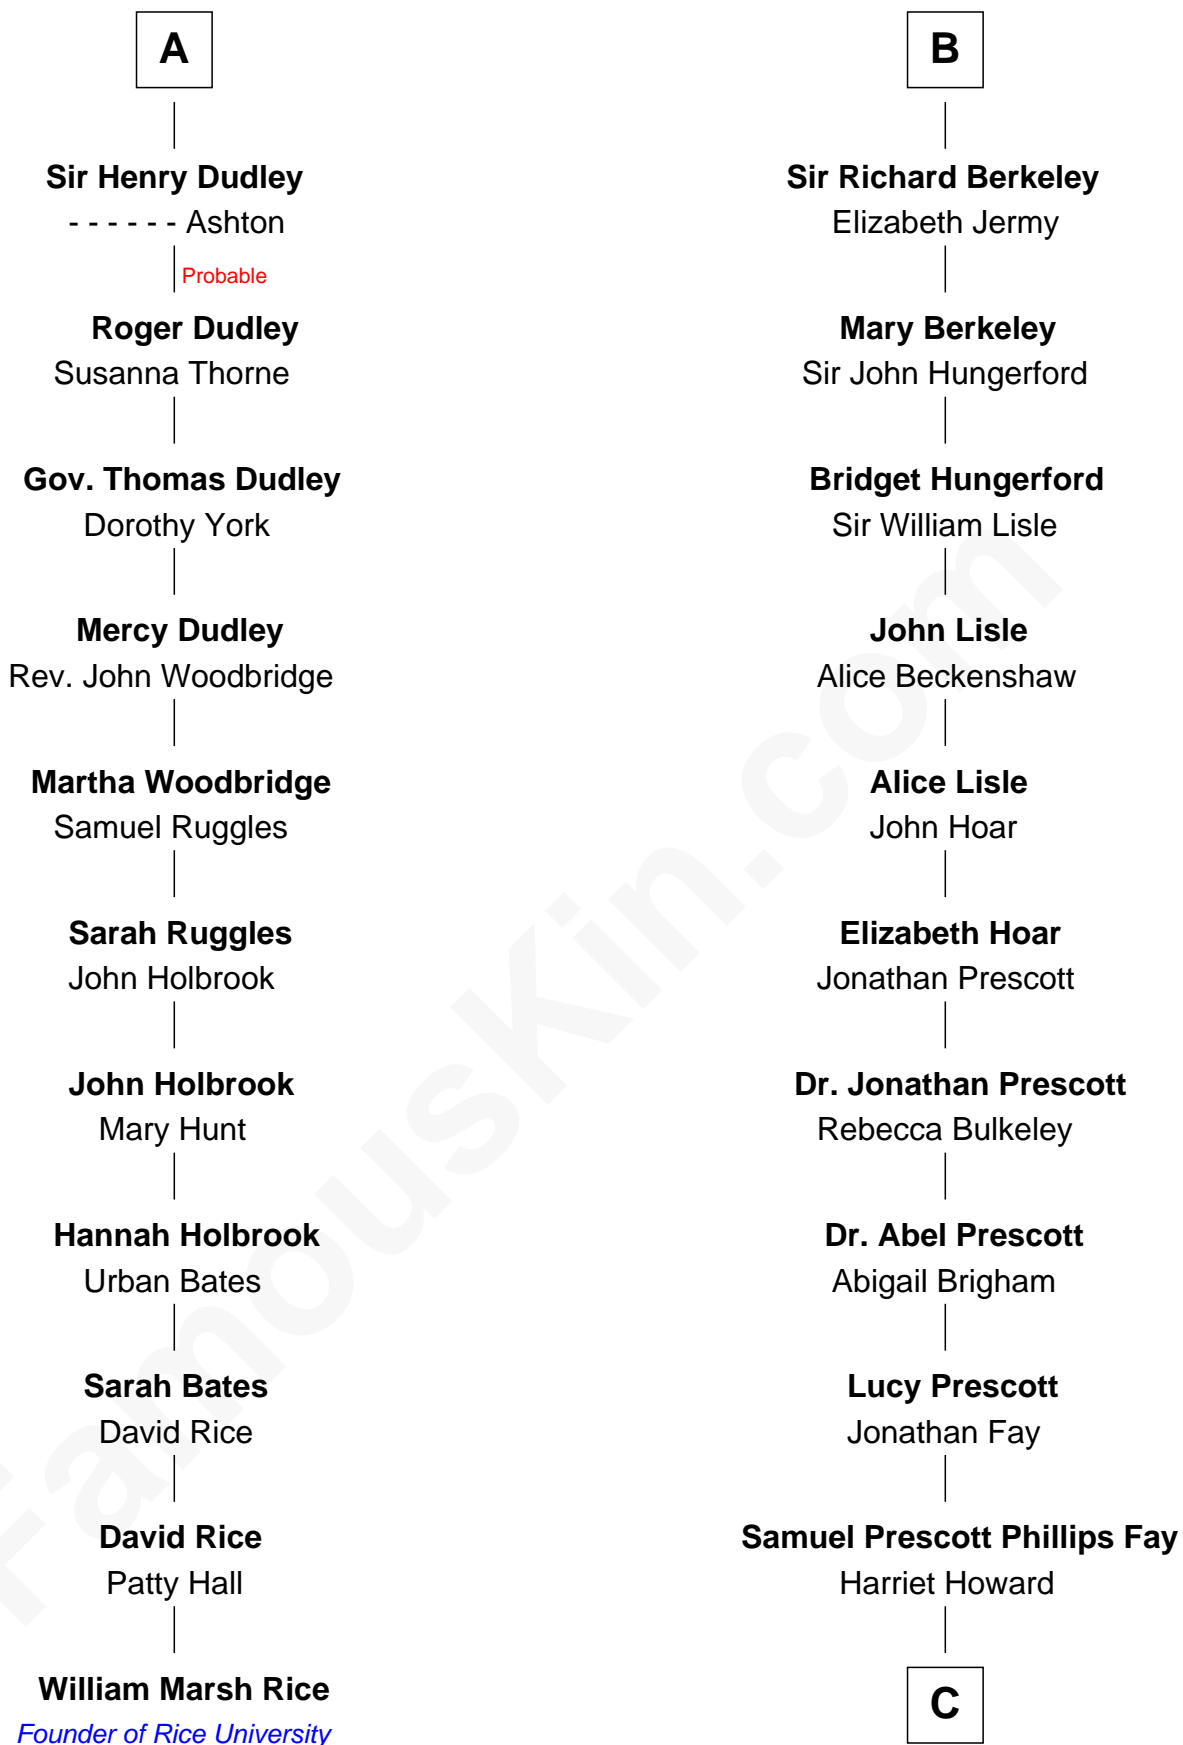

FamousKin.com
Relationship Chart of
William Marsh Rice
Founder of Rice University

17th cousin 4 times removed of

George H. W. Bush
41st U.S. President

C

Samuel Howard Fay
Susan Montfort Shellman

Harriet Eleanor Fay
Rev. James Smith Bush

Samuel Prescott Bush
Flora Sheldon

Prescott Sheldon Bush
Dorothy Wear Walker

George H. W. Bush
41st U.S. President