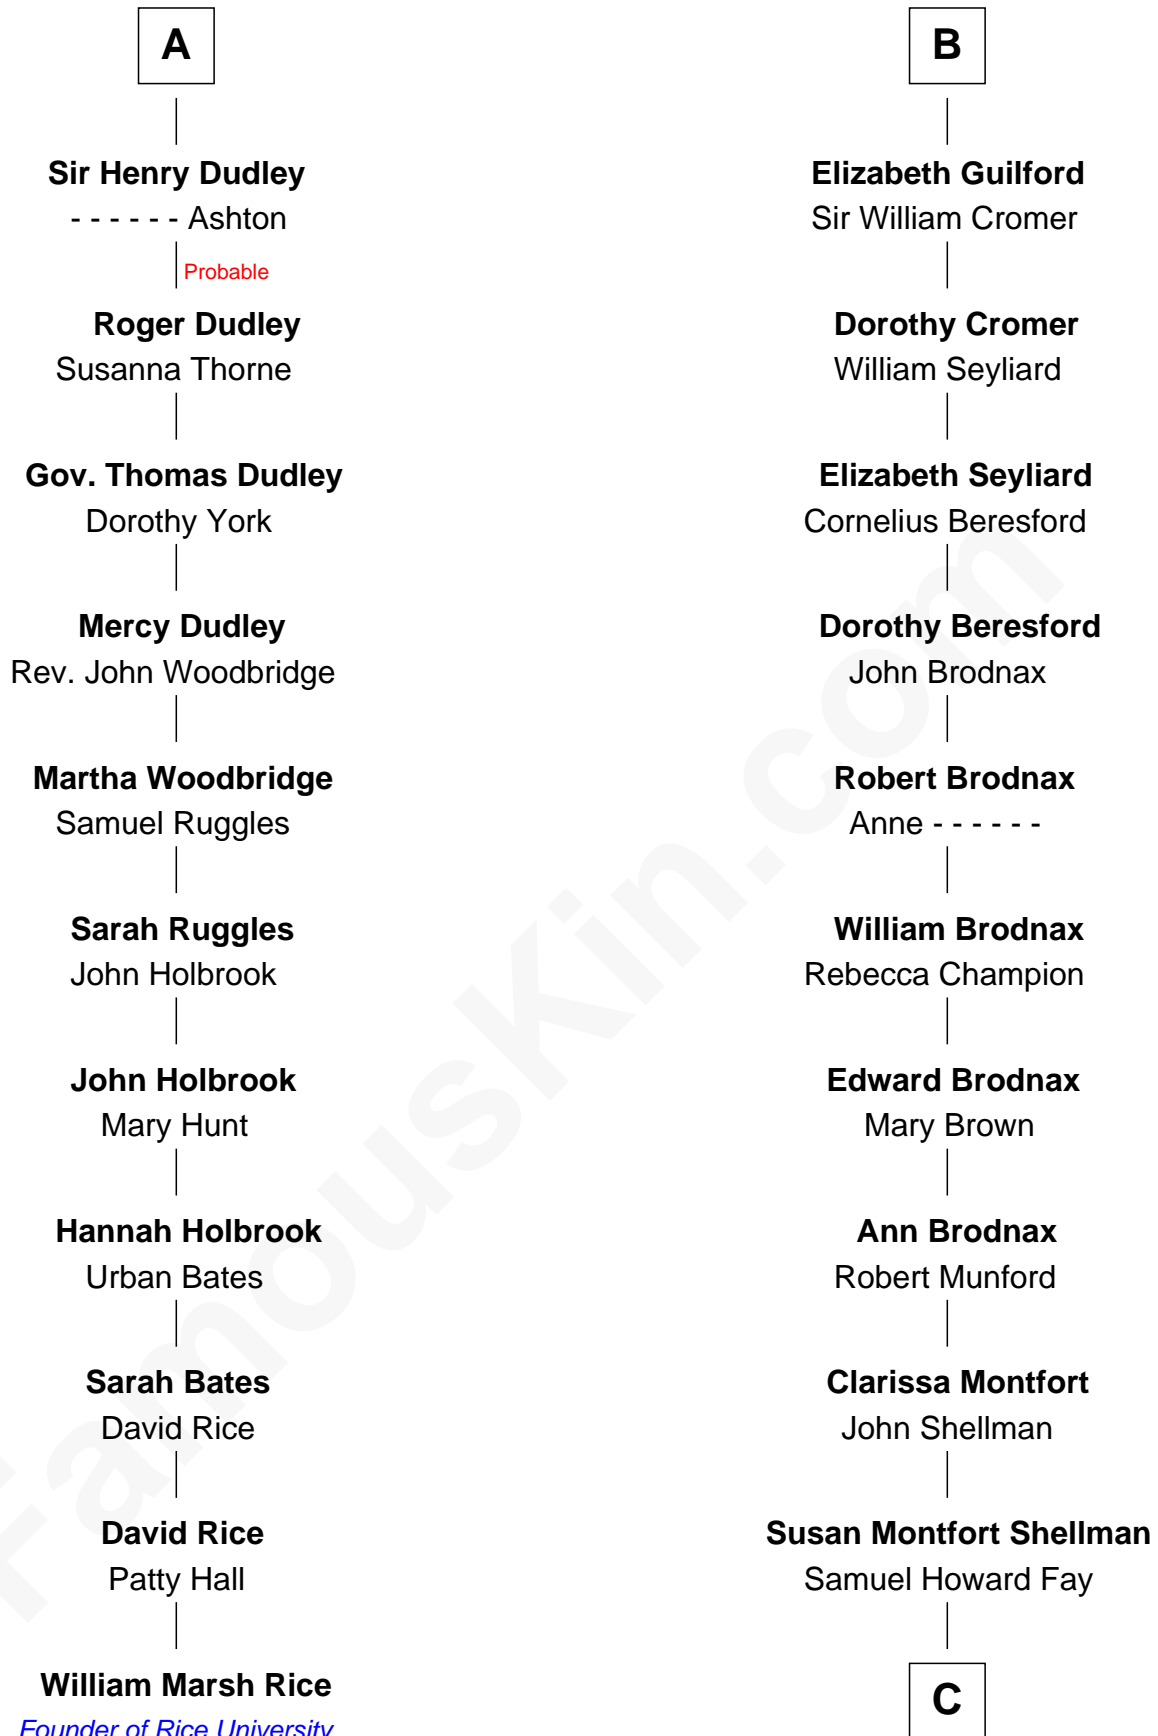

# FamousKin.com Relationship Chart of

**William Marsh Rice**  
*Founder of Rice University*

17th cousin 3 times removed of

**George H. W. Bush**  
*41st U.S. President*

**Sir Robert de Holland**  
Maude la Zouche

**C**

—  
**Harriet Eleanor Fay**  
Rev. James Smith Bush

—  
**Samuel Prescott Bush**  
Flora Sheldon

—  
**Prescott Sheldon Bush**  
Dorothy Wear Walker

—  
**George H. W. Bush**  
*41st U.S. President*